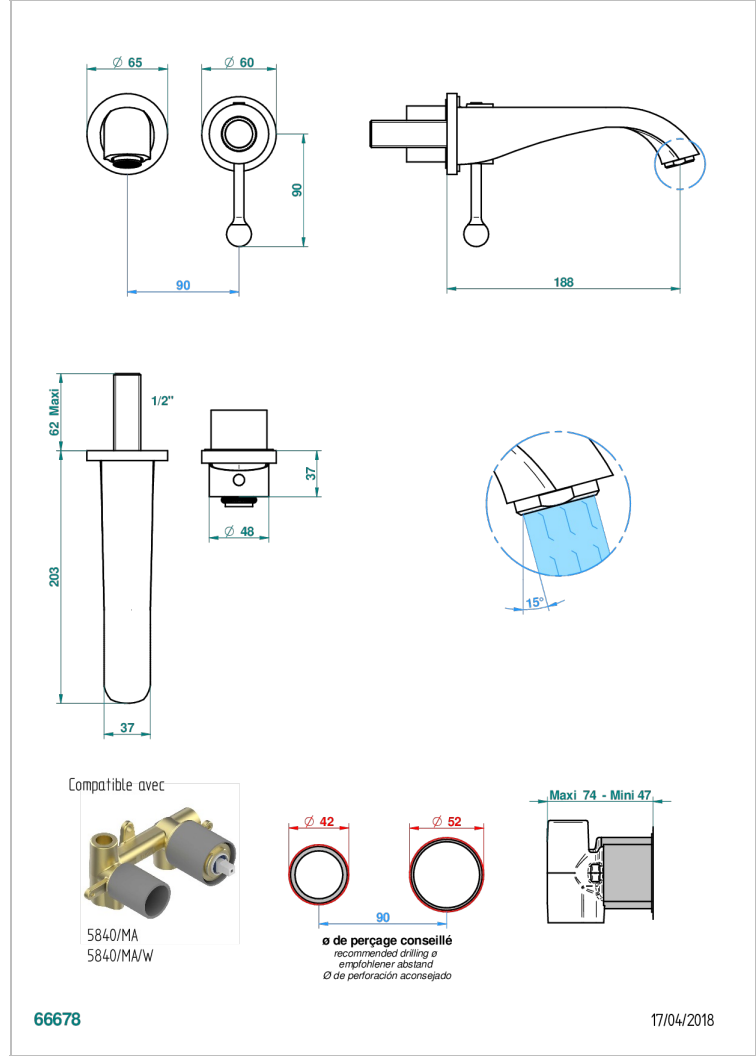

# DIPLOMATE ROPED RINGS

U4C-6541B

THG  
PARIS

Trim only for Built-in basin mixer with spout (two x 1/2" inlets and one 1/2" outlet), without waste

## CHARACTERISTIC

- Diplomate Roped rings
- Trim only for Built-in basin mixer with spout (two x 1/2" inlets and one 1/2" outlet), without waste

## RELATED SKU'S

- Ref. G00-5840/MA Rough parts for concealed wall-mounted mixer with 1/2" outlet