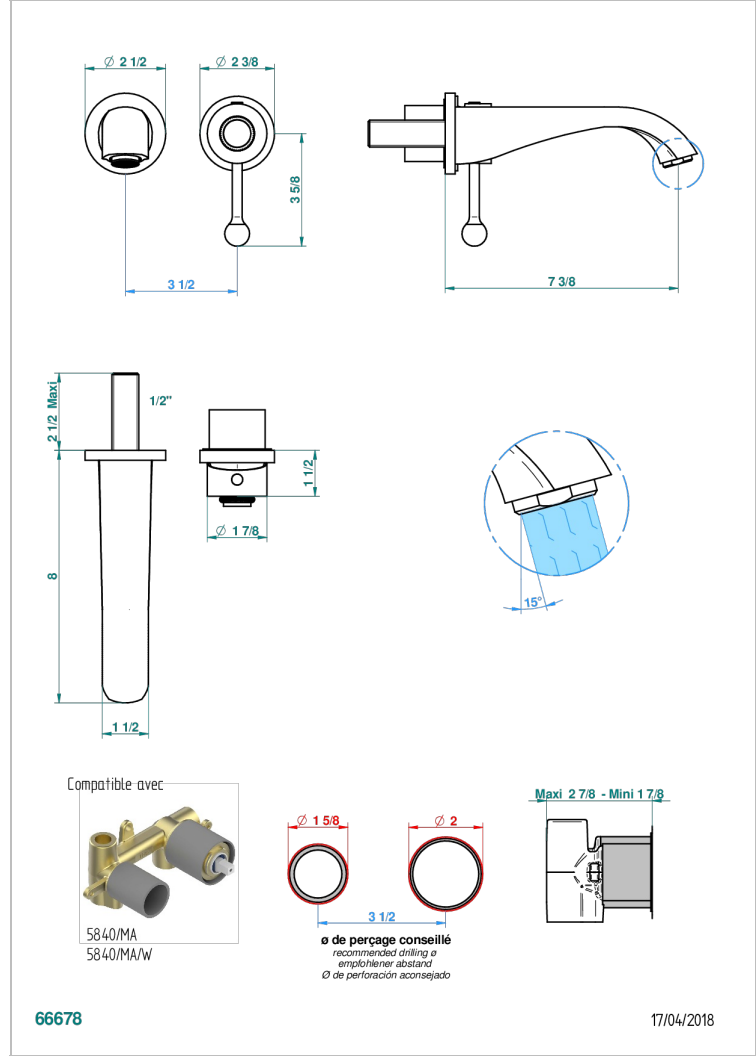

DIPLOMATE ROPED RINGS

U4C-6541B

THG
PARIS

Trim only for Built-in basin mixer with spout (two x 1/2" inlets and one 1/2" outlet), without waste

CHARACTERISTIC

- Diplomate Roped rings
- Trim only for Built-in basin mixer with spout (two x 1/2" inlets and one 1/2" outlet), without waste

RELATED SKU'S

- Ref. G00-5840/MA Rough parts for concealed wall-mounted mixer with 1/2" outlet

AVAILABLE FINITIONS

Antique nickel - H28
Black ceram - D30
Blush PVD - H62
Brass color PVD - H49
Brown bronze color PVD - F33
Gold color PVD - H52

Nickel color PVD - H55
Polished chrome (color finish) - A02
Polished chrome / Polished gold (color finish) - G02
Polished gold (color finish) - F01
Polished nickel - B01
Soft gold - F30

Soft matt gold - F31
Umber PVD - H66
Varnished matt antique red copper (color finish) - H07