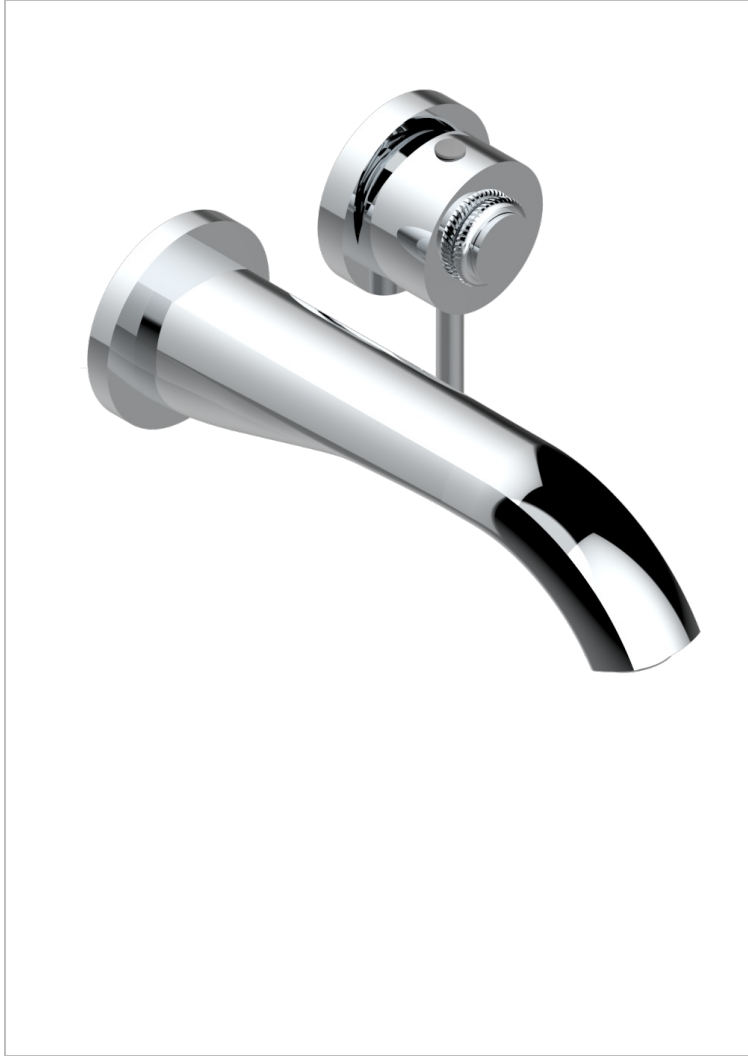

DIPLOMATE ROPED RINGS

U4C-6541B

THG
PARIS

Trim only for Built-in basin mixer with spout (two x 1/2" inlets and one 1/2" outlet), without waste

CHARACTERISTIC

- Diplomate Roped rings
- Trim only for Built-in basin mixer with spout (two x 1/2" inlets and one 1/2" outlet), without waste

RELATED SKU'S

- Ref. G00-5840/MA Rough parts for concealed wall-mounted mixer with 1/2" outlet

AVAILABLE FINITIONS

Antique nickel - H28
Black ceram - D30
Blush PVD - H62
Brass color PVD - H49
Brown bronze color PVD - F33
Gold color PVD - H52

Nickel color PVD - H55
Polished chrome (color finish) - A02
Polished chrome / Polished gold (color finish) - G02
Polished gold (color finish) - F01
Polished nickel - B01
Soft gold - F30

Soft matt gold - F31
Umber PVD - H66
Varnished matt antique red copper (color finish) - H07