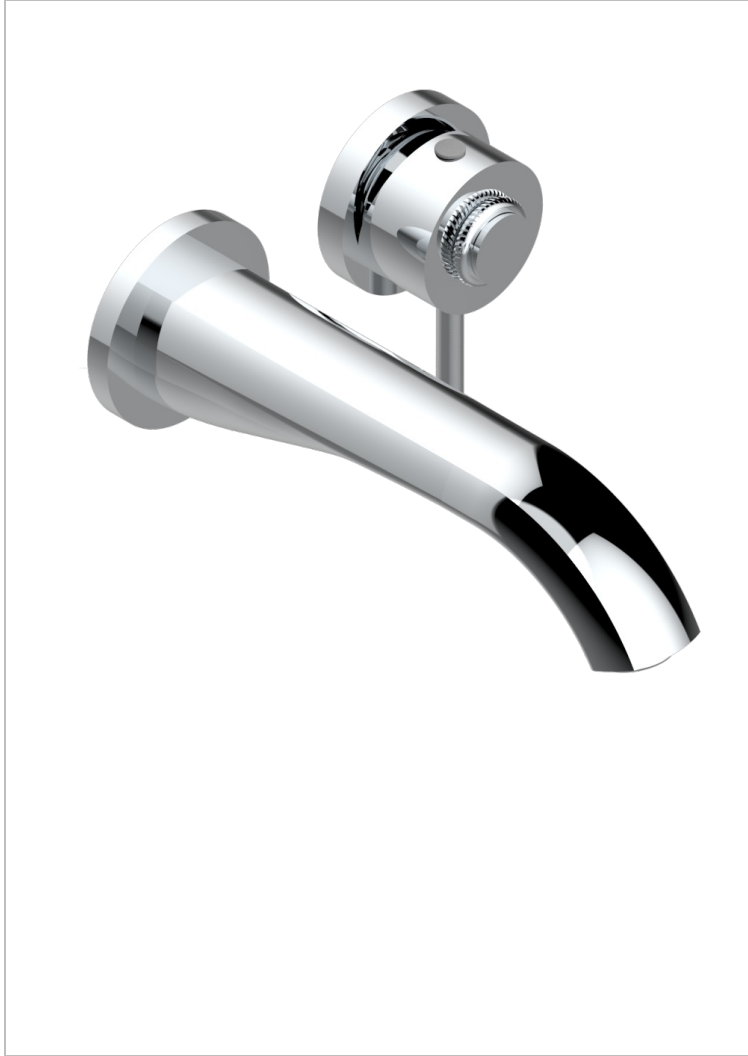

DIPLOMATE ROPED RINGS

U4C-6541B

THG
PARIS

Trim only for Built-in basin mixer with spout (two x 1/2" inlets and one 1/2" outlet), without waste

特色

- Diplome Roped rings
- Trim only for Built-in basin mixer with spout (two x 1/2" inlets and one 1/2" outlet), without waste

相关的SKU

- Ref. G00-5840/MA 卫浴套装，含：入墙式弯管出水管，1米25强化软管，触控式花洒和托勾，美国标准

可选饰面

Black ceram - D30
Blush PVD - H62
Graphite PVD - H64
Matt Umber PVD - H67
Matt blush PVD - H60
Matt graphite PVD - H65

PVD哑光棕铜 - F34
PVD哑光金 - H53
PVD哑光铜 - H50
PVD哑光镍 - H56
PVD抛光铜 - H49
PVD棕铜 - F33