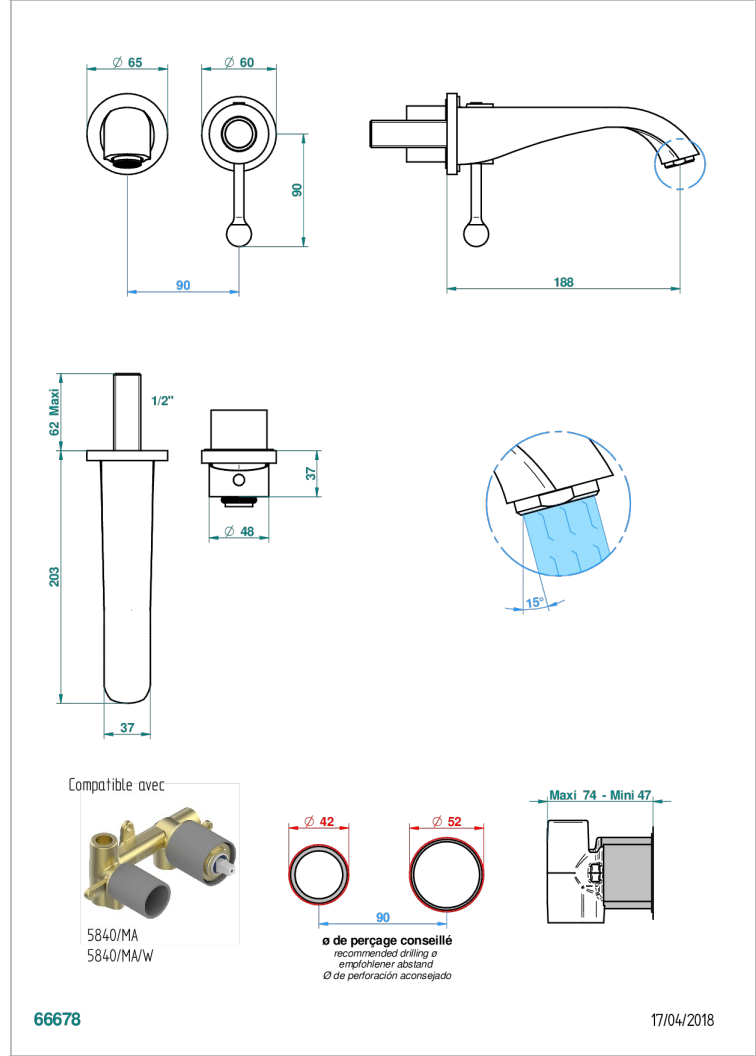

DIPLOMATE ROPED RINGS

U4C-6541B

THG
PARIS

Trim only for Built-in basin mixer with spout (two x 1/2" inlets and one 1/2" outlet), without waste

特色

- Diplome Roped rings
- Trim only for Built-in basin mixer with spout (two x 1/2" inlets and one 1/2" outlet), without waste

相关的SKU

- Ref. G00-5840/MA 卫浴套装，含：入墙式弯管出水管，1米25强化软管，触控式花洒和托勾，美国标准

可选饰面

Black ceram - D30
Blush PVD - H62
Graphite PVD - H64
Matt Umber PVD - H67
Matt blush PVD - H60
Matt graphite PVD - H65

PVD哑光棕铜 - F34
PVD哑光金 - H53
PVD哑光铜 - H50
PVD哑光镍 - H56
PVD抛光铜 - H49
PVD棕铜 - F33