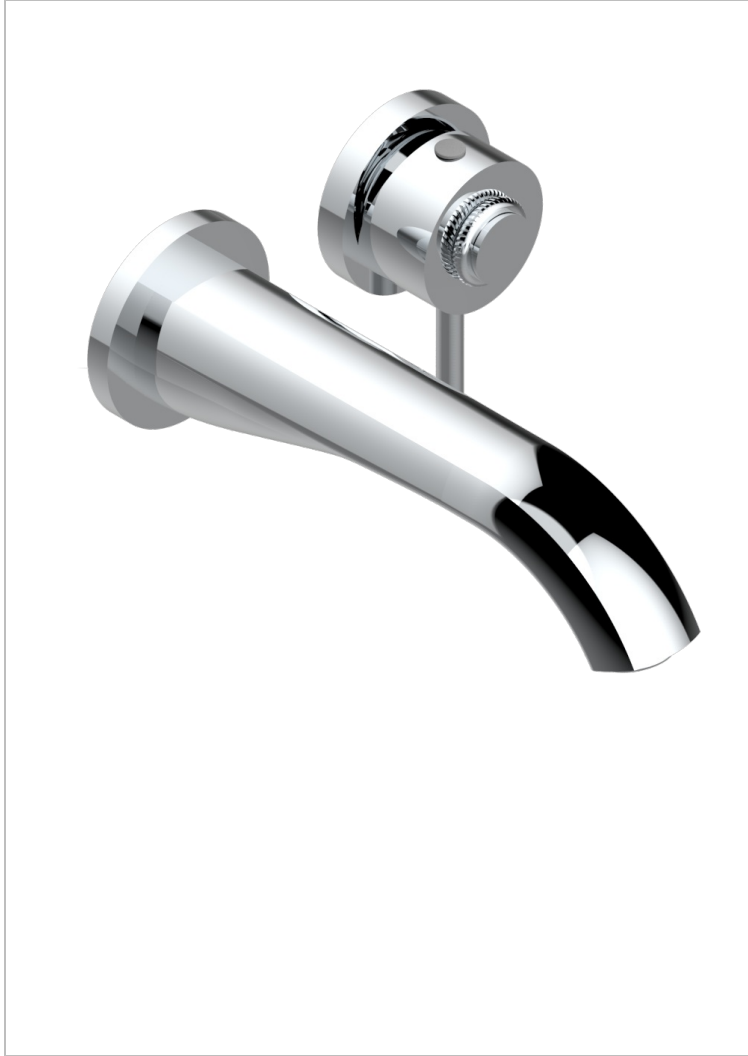

# DIPLOMATE ROPED RINGS

U4C-6541B

THG  
PARIS

Trim only for Built-in basin mixer with spout (two x 1/2" inlets and one 1/2" outlet), without waste

## CHARACTERISTIC

- Diplomate Roped rings
- Trim only for Built-in basin mixer with spout (two x 1/2" inlets and one 1/2" outlet), without waste

## RELATED SKU'S

- Ref. G00-5840/MA Rough parts for concealed wall-mounted mixer with 1/2" outlet

## AVAILABLE FINITIONS

Antique nickel - H28  
Black ceram - D30  
Blush PVD - H62  
Brass color PVD - H49  
Brown bronze color PVD - F33  
Gold color PVD - H52

Graphite PVD - H64  
Lacquered light bronze - D01  
Matt Umber PVD - H67  
Matt blush PVD - H60  
Matt brass color PVD - H50  
Matt brown bronze color PVD - F34