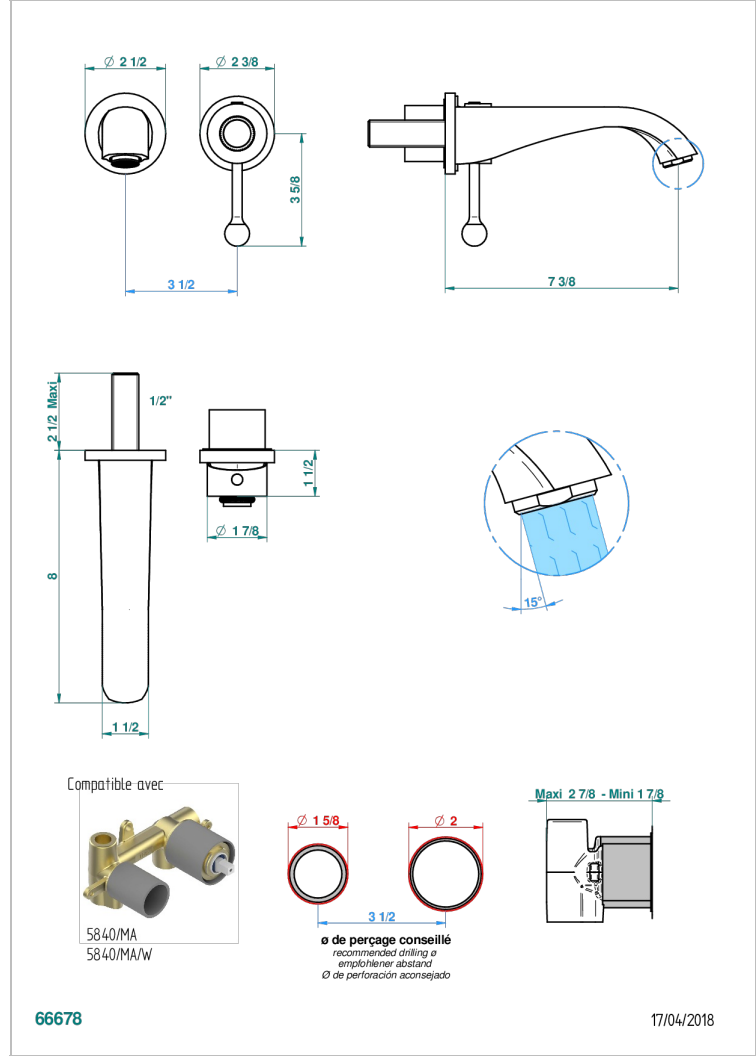

# DIPLOMATE ROPED RINGS

U4C-6541B

THG  
PARIS

Trim only for Built-in basin mixer with spout (two x 1/2" inlets and one 1/2" outlet), without waste

## CHARACTERISTIC

- Diplomate Roped rings
- Trim only for Built-in basin mixer with spout (two x 1/2" inlets and one 1/2" outlet), without waste

## RELATED SKU'S

- Ref. G00-5840/MA Rough parts for concealed wall-mounted mixer with 1/2" outlet