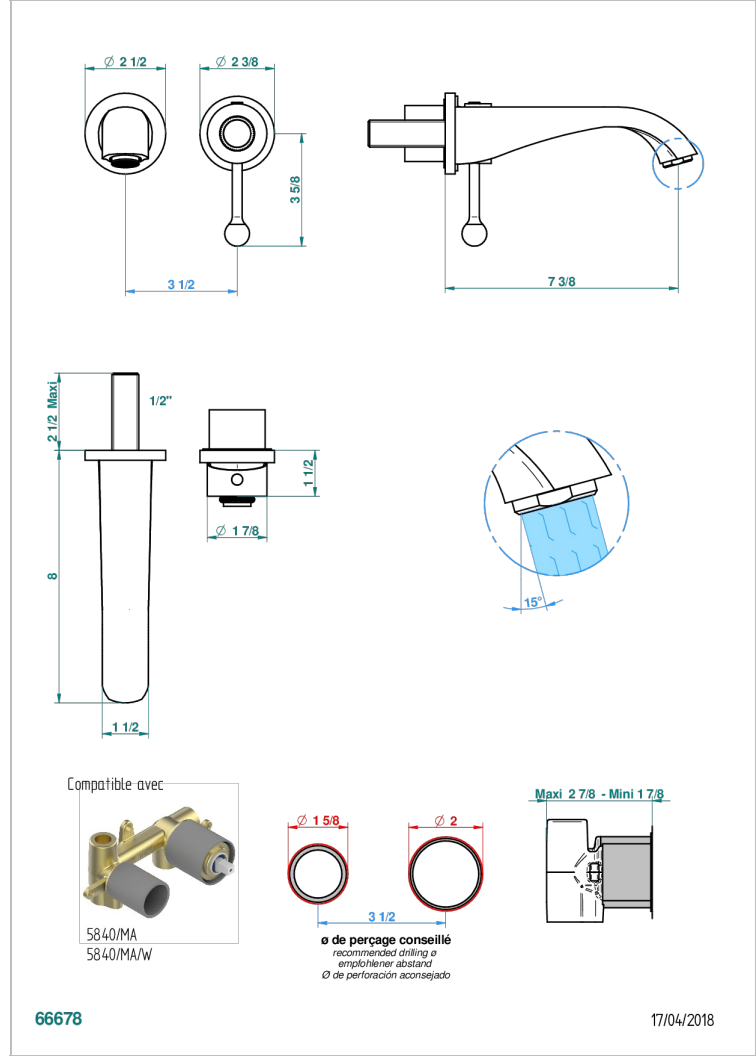

DIPLOMATE ROPED RINGS

U4C-6541B

THG[®]
PARIS

Trim only for Built-in basin mixer with spout (two x 1/2" inlets and one 1/2" outlet), without waste

特色

- Diplome Roped rings
- Trim only for Built-in basin mixer with spout (two x 1/2" inlets and one 1/2" outlet), without waste

相关的SKU

- Ref. G00-5840/MA 卫浴套装，含：入墙式弯管出水管，1米25强化软管，触控式花洒和托勾，美国标准

可选饰面

Black ceram - D30
Blush PVD - H62
Graphite PVD - H64
Matt Umber PVD - H67
Matt blush PVD - H60
Matt graphite PVD - H65

PVD哑光棕铜 - F34
PVD哑光金 - H53
PVD哑光铜 - H50
PVD哑光镍 - H56
PVD抛光铜 - H49
PVD棕铜 - F33