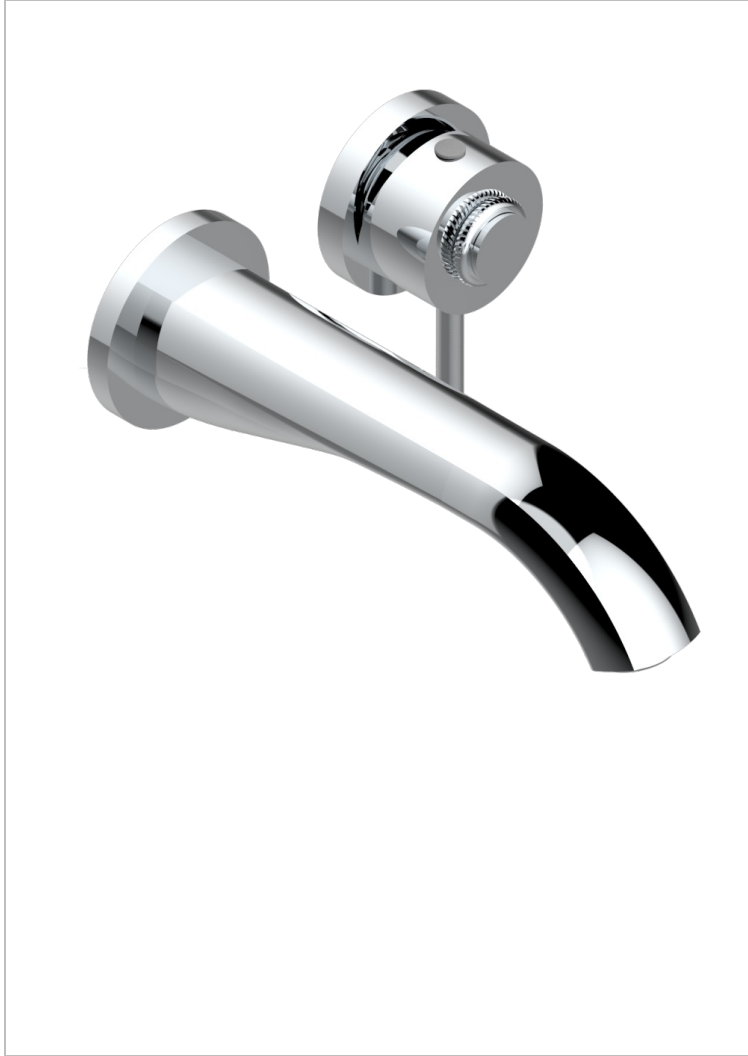

DIPLOMATE ROPED RINGS

U4C-6541B

THG[®]
PARIS

Trim only for Built-in basin mixer with spout (two x 1/2" inlets and one 1/2" outlet), without waste

特色

- Diplome Roped rings
- Trim only for Built-in basin mixer with spout (two x 1/2" inlets and one 1/2" outlet), without waste

相关的SKU

- Ref. G00-5840/MA 卫浴套装，含：入墙式弯管出水管，1米25强化软管，触控式花洒和托勾，美国标准

可选饰面

Black ceram - D30
Blush PVD - H62
Graphite PVD - H64
Matt Umber PVD - H67
Matt blush PVD - H60
Matt graphite PVD - H65

PVD哑光棕铜 - F34
PVD哑光金 - H53
PVD哑光铜 - H50
PVD哑光镍 - H56
PVD抛光铜 - H49
PVD棕铜 - F33