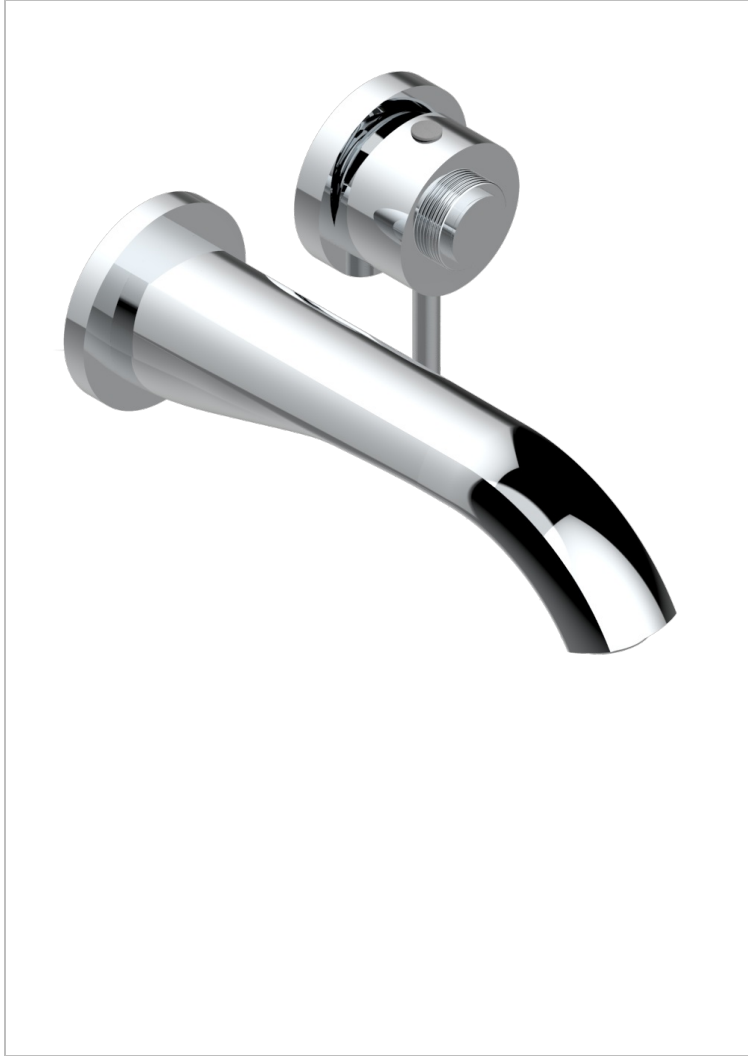

# DIPLOMATE GROOVED RINGS

U4B-6541B

THG  
PARIS

Trim only for Built-in basin mixer with spout (two x 1/2" inlets and one 1/2" outlet), without waste

66677

17/04/2018

## CHARACTERISTIC

- Diplome Grooved rings
- Trim only for Built-in basin mixer with spout (two x 1/2" inlets and one 1/2" outlet), without waste

## RELATED SKU'S

- Ref. G00-5840/MAUS Rough parts for concealed wall-mounted mixer with 1/2" outlet