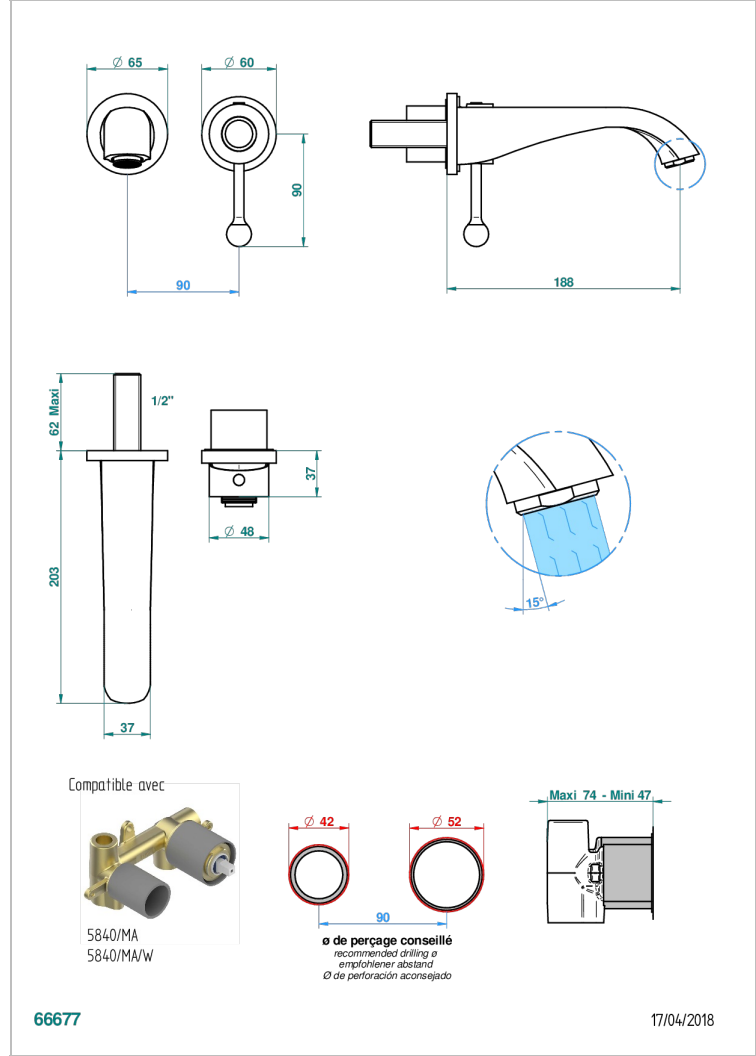

# DIPLOMATE GROOVED RINGS

U4B-6541B

THG  
PARIS

Trim only for Built-in basin mixer with spout (two x 1/2" inlets and one 1/2" outlet), without waste

66677

17/04/2018

## CHARACTERISTIC

- Diplome Grooved rings
- Trim only for Built-in basin mixer with spout (two x 1/2" inlets and one 1/2" outlet), without waste

## RELATED SKU'S

- Ref. G00-5840/MAUS Rough parts for concealed wall-mounted mixer with 1/2" outlet