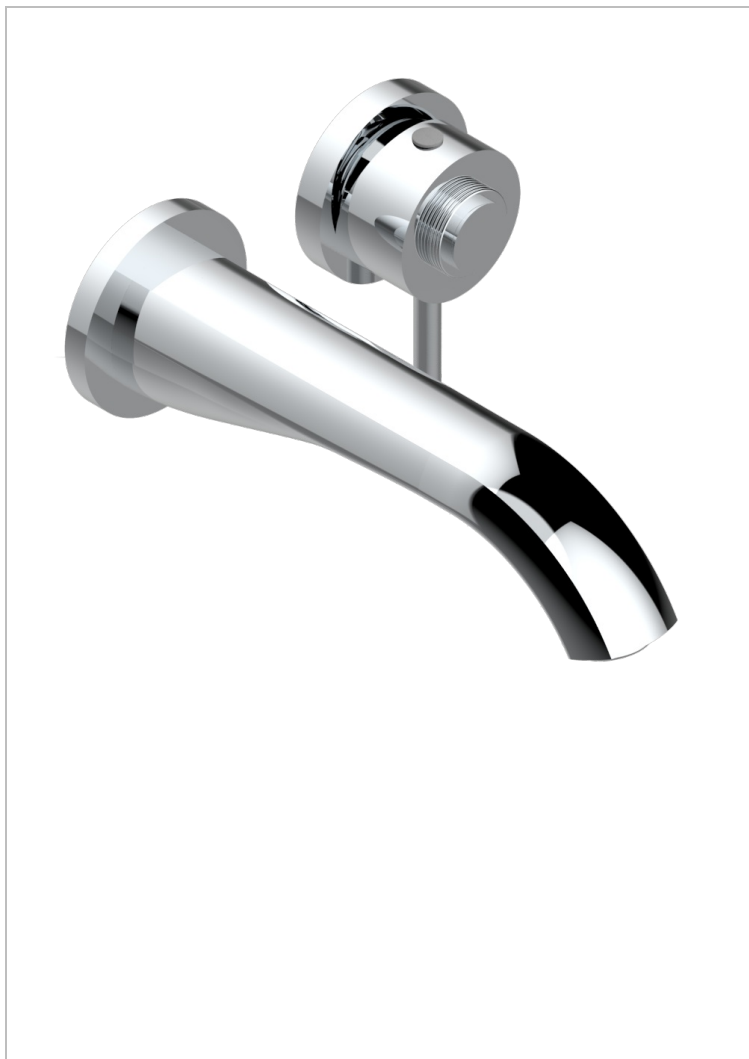

DIPLOMATE GROOVED RINGS

U4B-6541B

Trim only for Built-in basin mixer with spout (two x 1/2" inlets and one 1/2" outlet), without waste

CHARACTERISTIC

- Diplome Grooved rings
- Trim only for Built-in basin mixer with spout (two x 1/2" inlets and one 1/2" outlet), without waste

RELATED SKU'S

- Ref. G00-5840/MAUS Rough parts for concealed wall-mounted mixer with 1/2" outlet

AVAILABLE FINITIONS

Black ceram - D30
Blush PVD - H62
Brass color PVD - H49
Brown bronze color PVD - F33
Chrome polished - A02
Chrome polished / gold polished - G02

Copper antique matt, coated - H07
Gold color PVD - H52
Gold mat - F07
Gold polished - F01
Graphite PVD - H64
Light coated bronze - D01

Matt Umber PVD - H67
Matt blush PVD - H60
Matt brass color PVD - H50
Matt brown bronze color PVD - F34
Matt chrome (American satin) - C02
Matt gold color PVD - H53