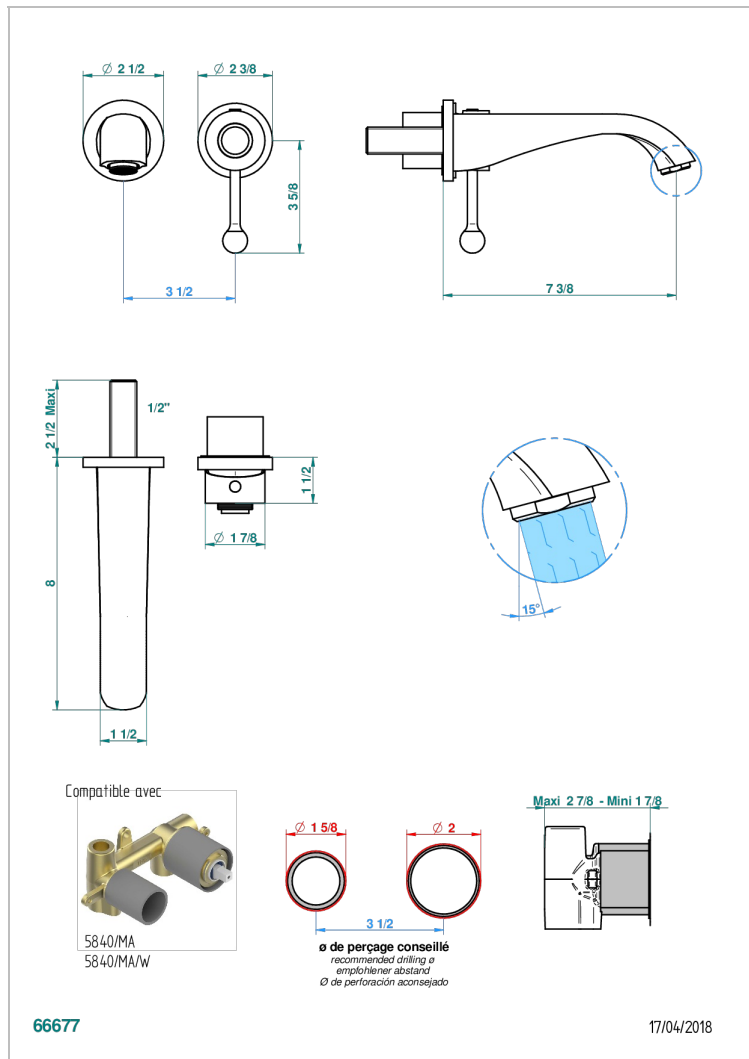

DIPLOMATE GROOVED RINGS

U4B-6541B

Trim only for Built-in basin mixer with spout (two x 1/2" inlets and one 1/2" outlet), without waste

CHARACTERISTIC

- Diplome Grooved rings
- Trim only for Built-in basin mixer with spout (two x 1/2" inlets and one 1/2" outlet), without waste

RELATED SKU'S

- Ref. G00-5840/MAUS Rough parts for concealed wall-mounted mixer with 1/2" outlet

AVAILABLE FINITIONS

Black ceram - D30
Blush PVD - H62
Brass color PVD - H49
Brown bronze color PVD - F33
Chrome polished - A02
Chrome polished / gold polished - G02