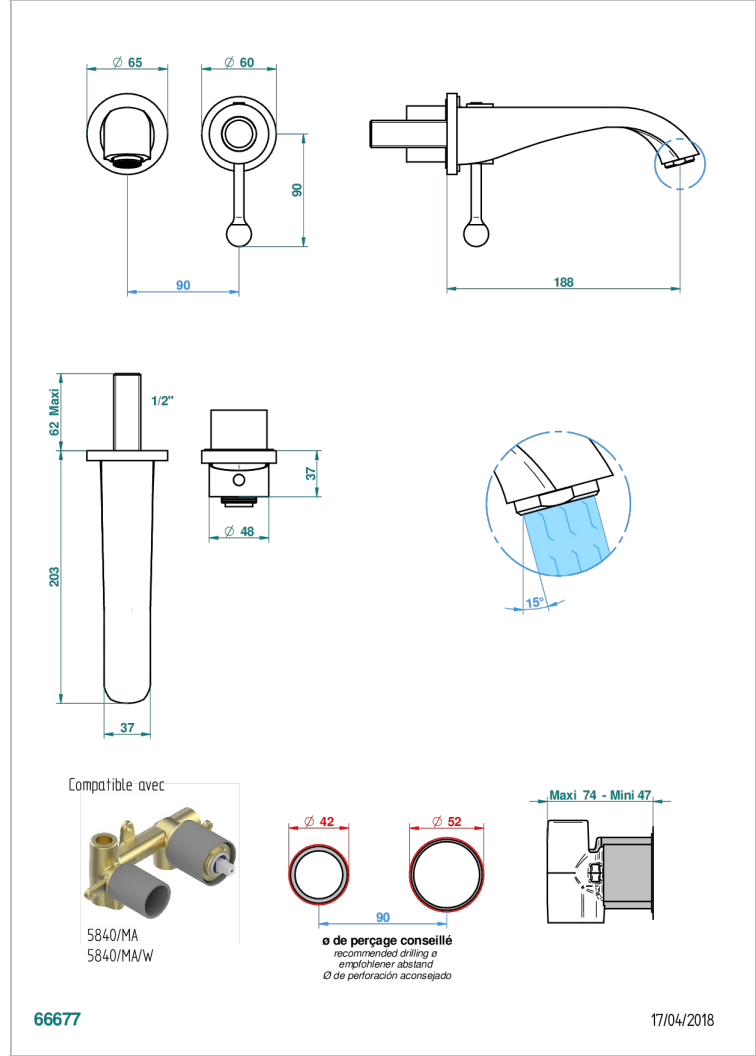

DIPLOMATE GROOVED RINGS

U4B-6541B

THG
PARIS

Trim only for Built-in basin mixer with spout (two x 1/2" inlets and one 1/2" outlet), without waste

CHARACTERISTIC

- Diplomate Grooved rings
- Trim only for Built-in basin mixer with spout (two x 1/2" inlets and one 1/2" outlet), without waste

RELATED SKU'S

- Ref. G00-5840/MA/W Rough parts for concealed wall-mounted mixer with 1/2" outlet, for WC douche - WRAS approved

AVAILABLE FINITIONS

Antique nickel - H28
Black ceram - D30
Blush PVD - H62
Brass color PVD - H49
Brown bronze color PVD - F33
Gold color PVD - H52

Nickel color PVD - H55
Polished chrome (color finish) - A02
Polished chrome / Polished gold (color finish) - G02
Polished gold (color finish) - F01
Polished nickel - B01
Soft gold - F30

Soft matt gold - F31
Umber PVD - H66
Varnished matt antique red copper (color finish) - H07