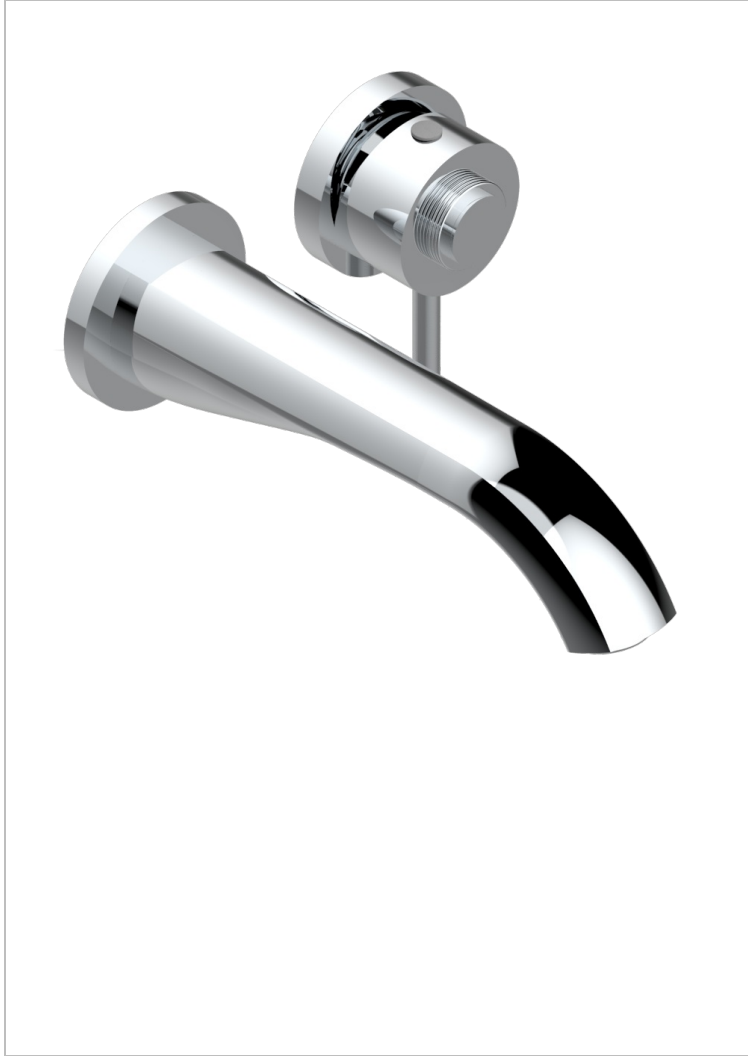

DIPLOMATE GROOVED RINGS

U4B-6541B

THG
PARIS

Trim only for Built-in basin mixer with spout (two x 1/2" inlets and one 1/2" outlet), without waste

CHARACTERISTIC

- Diplomate Grooved rings
- Trim only for Built-in basin mixer with spout (two x 1/2" inlets and one 1/2" outlet), without waste

RELATED SKU'S

- Ref. G00-5840/MA/W Rough parts for concealed wall-mounted mixer with 1/2" outlet, for WC douche - WRAS approved

AVAILABLE FINITIONS

Antique nickel - H28
Black ceram - D30
Blush PVD - H62
Brass color PVD - H49
Brown bronze color PVD - F33
Gold color PVD - H52

Nickel color PVD - H55
Polished chrome (color finish) - A02
Polished chrome / Polished gold (color finish) - G02
Polished gold (color finish) - F01
Polished nickel - B01
Soft gold - F30

Soft matt gold - F31
Umber PVD - H66
Varnished matt antique red copper (color finish) - H07