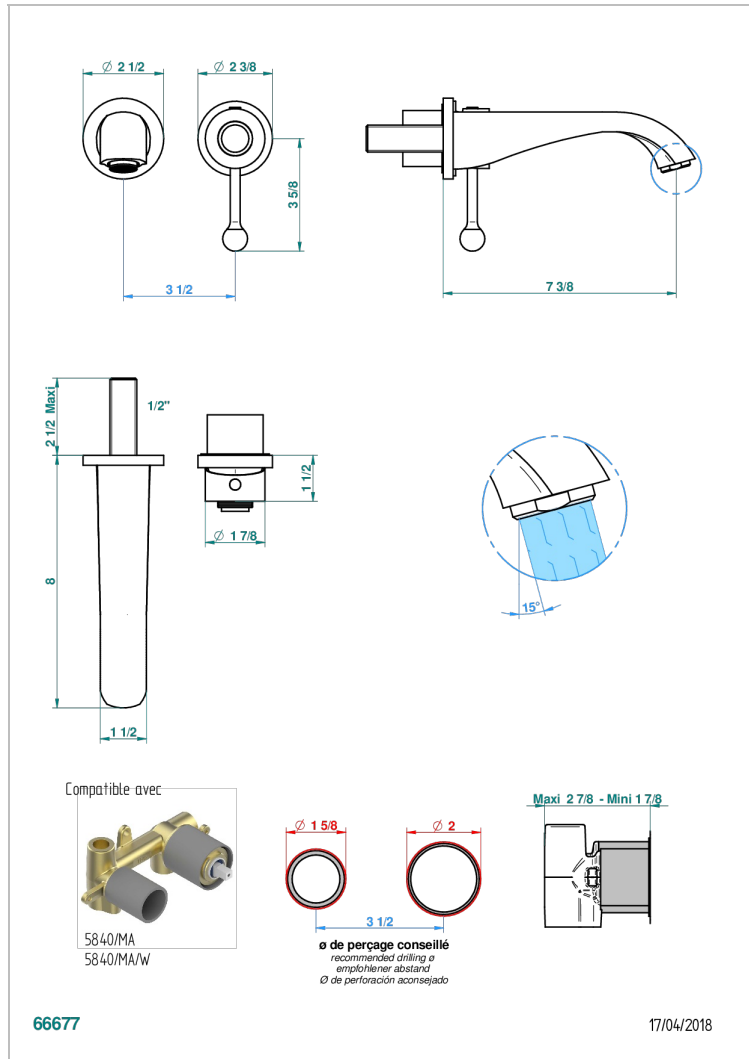

# DIPLOMATE GROOVED RINGS

U4B-6541B

Trim only for Built-in basin mixer with spout (two x 1/2" inlets and one 1/2" outlet), without waste

## CHARACTERISTIC

- Diplomate Grooved rings
- Trim only for Built-in basin mixer with spout (two x 1/2" inlets and one 1/2" outlet), without waste

## RELATED SKU'S

- Ref. G00-5840/MA/W Rough parts for concealed wall-mounted mixer with 1/2" outlet, for WC douche - WRAS approved