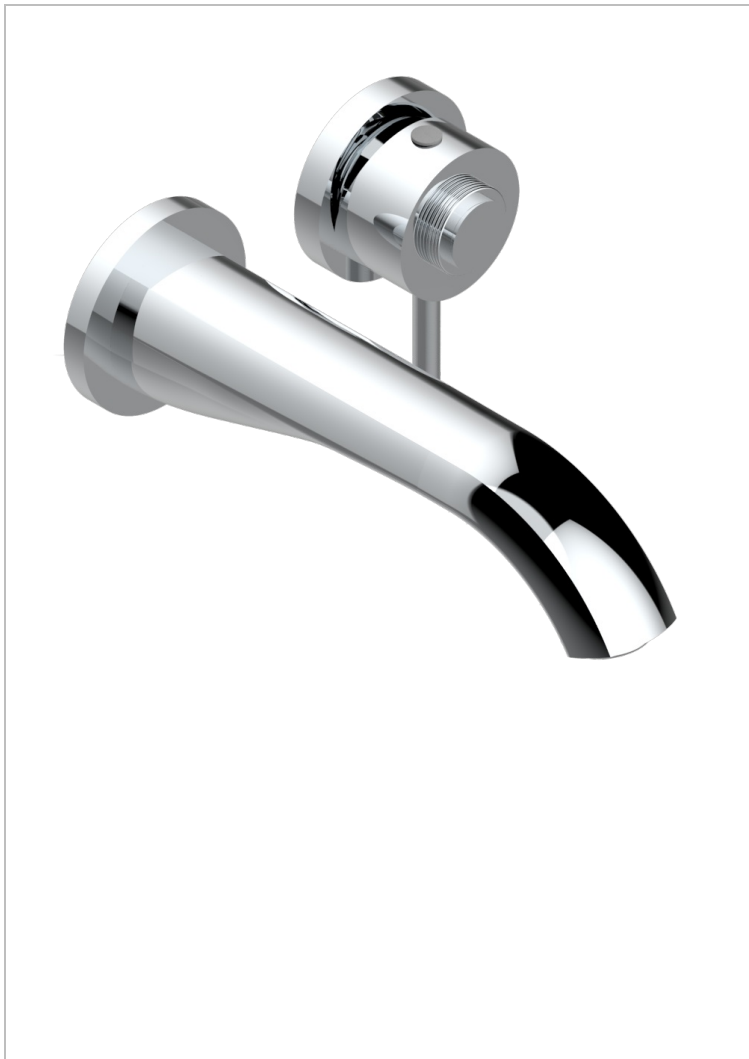

# DIPLOMATE GROOVED RINGS

U4B-6541B

Trim only for Built-in basin mixer with spout (two x 1/2" inlets and one 1/2" outlet), without waste

## CHARACTERISTIC

- Diplomate Grooved rings
- Trim only for Built-in basin mixer with spout (two x 1/2" inlets and one 1/2" outlet), without waste

## RELATED SKU'S

- Ref. G00-5840/MA/W Rough parts for concealed wall-mounted mixer with 1/2" outlet, for WC douche - WRAS approved

## AVAILABLE FINITIONS

Antique nickel - H28  
Black ceram - D30  
Blush PVD - H62  
Brass color PVD - H49  
Brown bronze color PVD - F33  
Gold color PVD - H52

Graphite PVD - H64  
Lacquered light bronze - D01  
Matt Umber PVD - H67  
Matt blush PVD - H60  
Matt brass color PVD - H50  
Matt brown bronze color PVD - F34