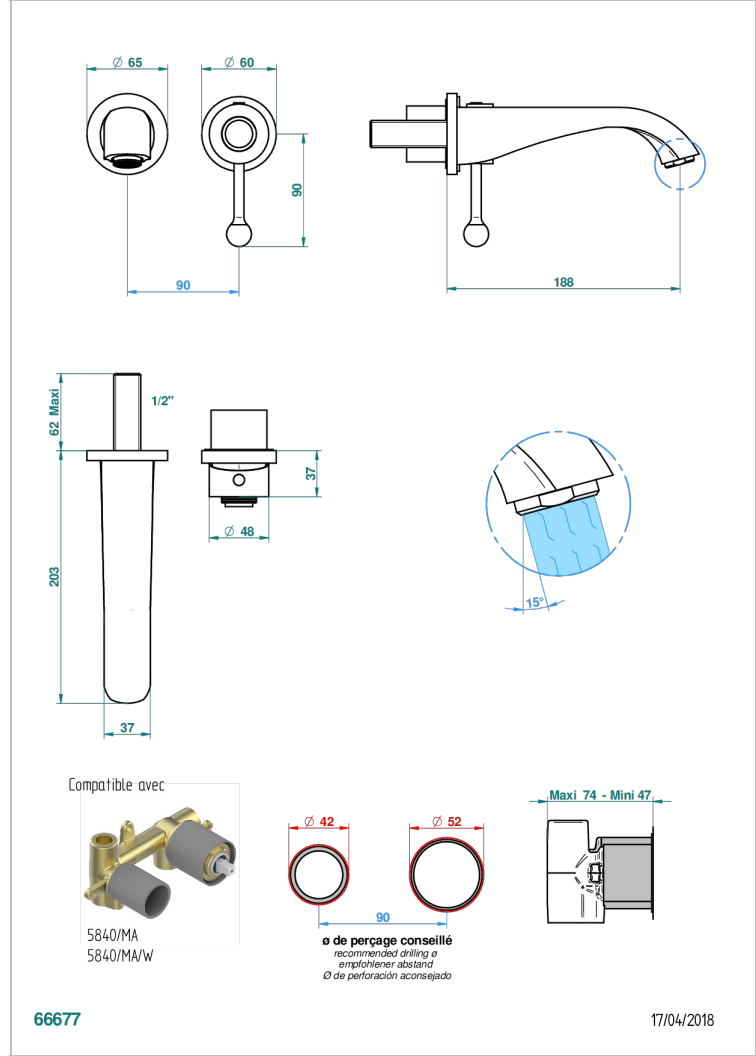

DIPLOMATE ANILLO ANILLADO

U4B-6541B

THG[®]
PARIS

Trim only for Built-in basin mixer with spout (two x 1/2" inlets and one 1/2" outlet), without waste

CARACTERÍSTICAS

- Diplomate anillo anillado
- Trim only for Built-in basin mixer with spout (two x 1/2" inlets and one 1/2" outlet), without waste

PRODUCTOS RELACIONADOS

- Ref. G00-5840/MA Parte empotrada para mezclador mural con salida hembra 1/2

ACABADOS DISPONIBLES

Bronce claro - D01
Cerámica negra mate - D30
Cobre viejo mate - H07
Cromo - A02
Cromo / dorado - G02
Cromo mate - C02