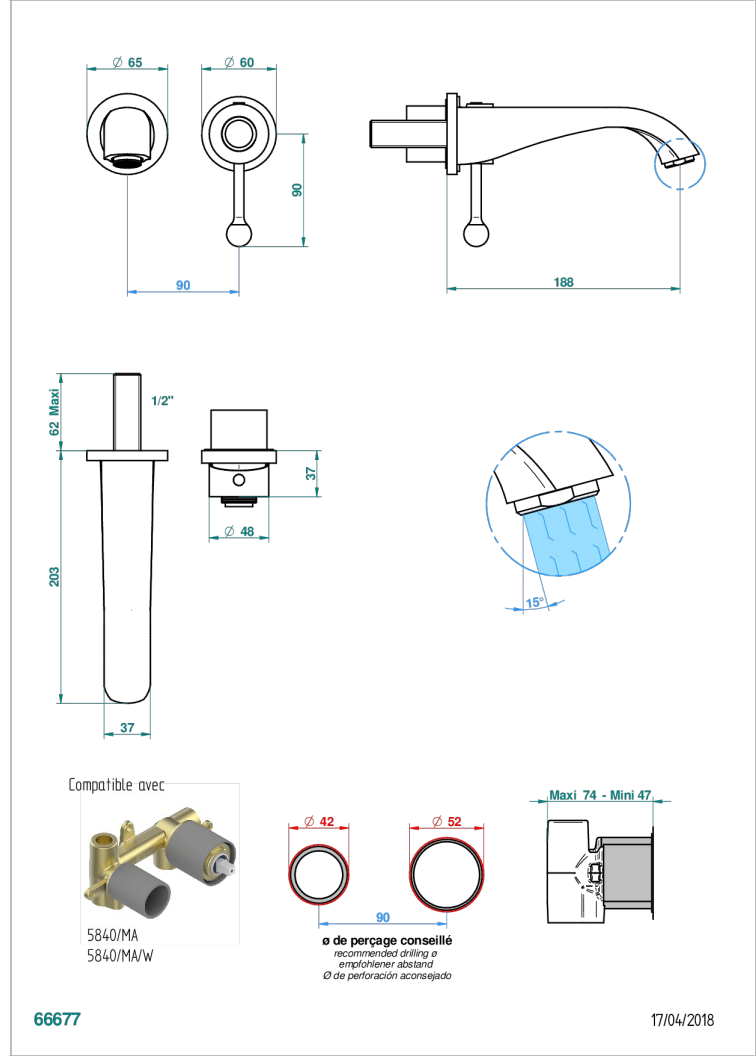

# DIPLOMATE GROOVED RINGS

U4B-6541B

THG  
PARIS

Trim only for Built-in basin mixer with spout (two x 1/2" inlets and one 1/2" outlet), without waste

## CHARACTERISTIC

- Diplomate Grooved rings
- Trim only for Built-in basin mixer with spout (two x 1/2" inlets and one 1/2" outlet), without waste

## RELATED SKU'S

- Ref. G00-5840/MA Rough parts for concealed wall-mounted mixer with 1/2" outlet