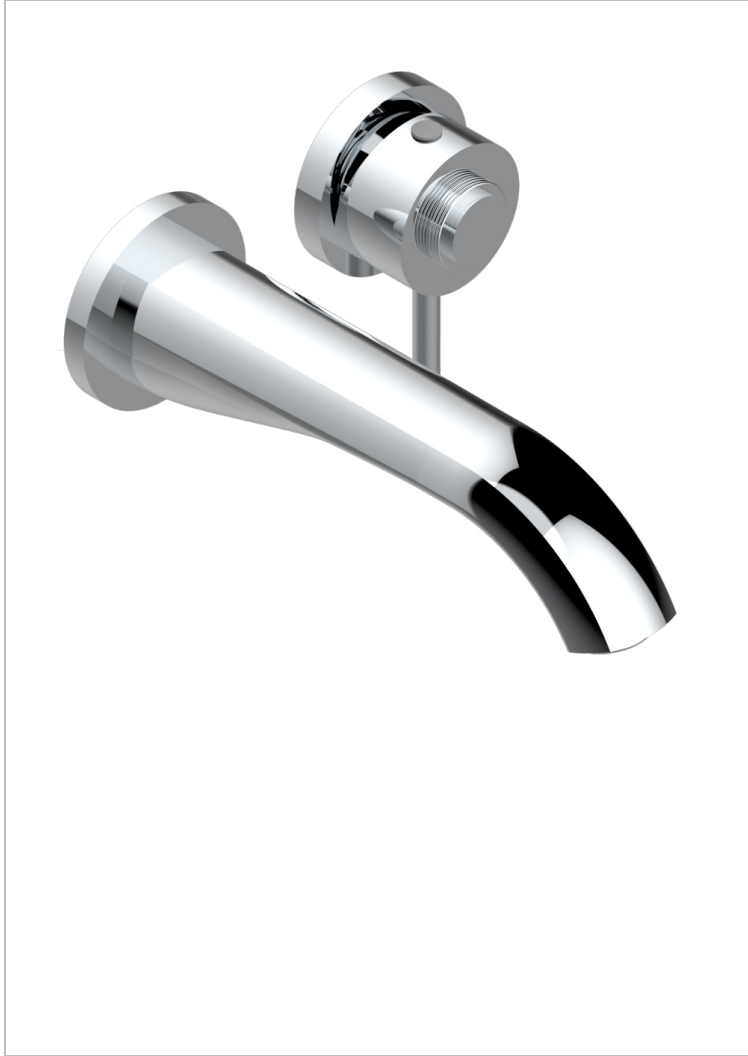

# DIPLOMATE GROOVED RINGS

U4B-6541B

THG  
PARIS

Trim only for Built-in basin mixer with spout (two x 1/2" inlets and one 1/2" outlet), without waste

## CHARACTERISTIC

- Diplomate Grooved rings
- Trim only for Built-in basin mixer with spout (two x 1/2" inlets and one 1/2" outlet), without waste

## RELATED SKU'S

- Ref. G00-5840/MA Rough parts for concealed wall-mounted mixer with 1/2" outlet