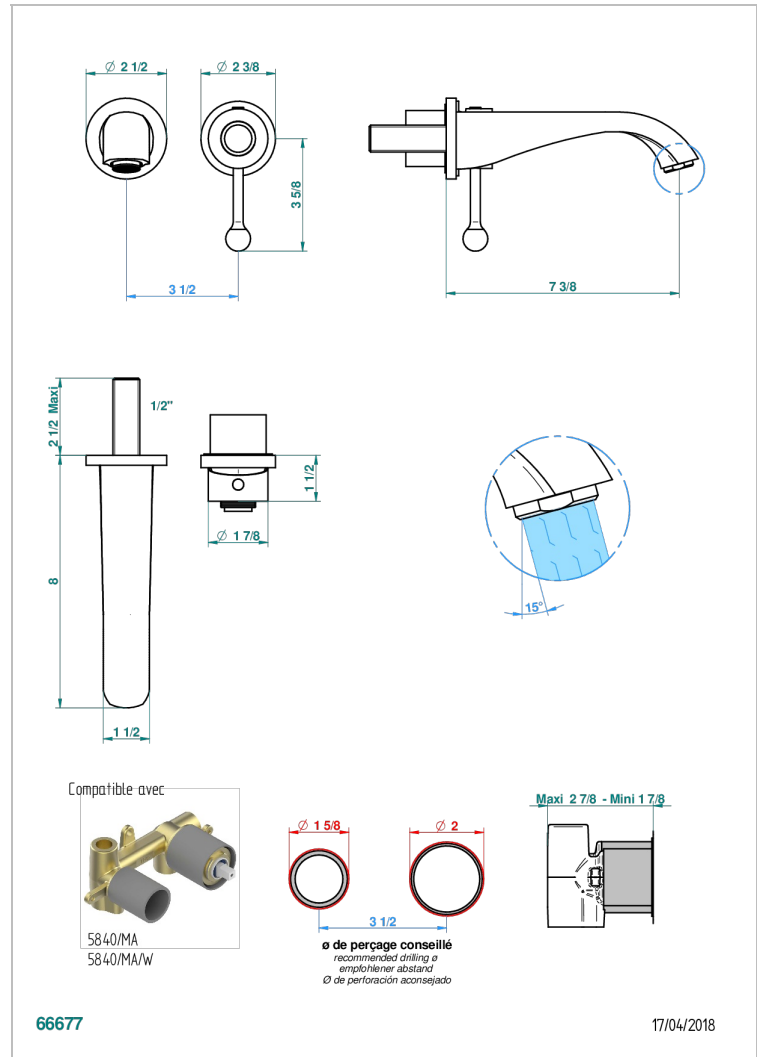

DIPLOMATE ANILLO ANILLADO

U4B-6541B

THG[®]
PARIS

Trim only for Built-in basin mixer with spout (two x 1/2" inlets and one 1/2" outlet), without waste

CARACTERÍSTICAS

- Diplomate anillo anillado
- Trim only for Built-in basin mixer with spout (two x 1/2" inlets and one 1/2" outlet), without waste

PRODUCTOS RELACIONADOS

- Ref. G00-5840/MA Parte empotrada para mezclador mural con salida hembra 1/2

ACABADOS DISPONIBLES

Bronce claro - D01
Cerámica negra mate - D30
Cobre viejo mate - H07
Cromo - A02
Cromo / dorado - G02
Cromo mate - C02