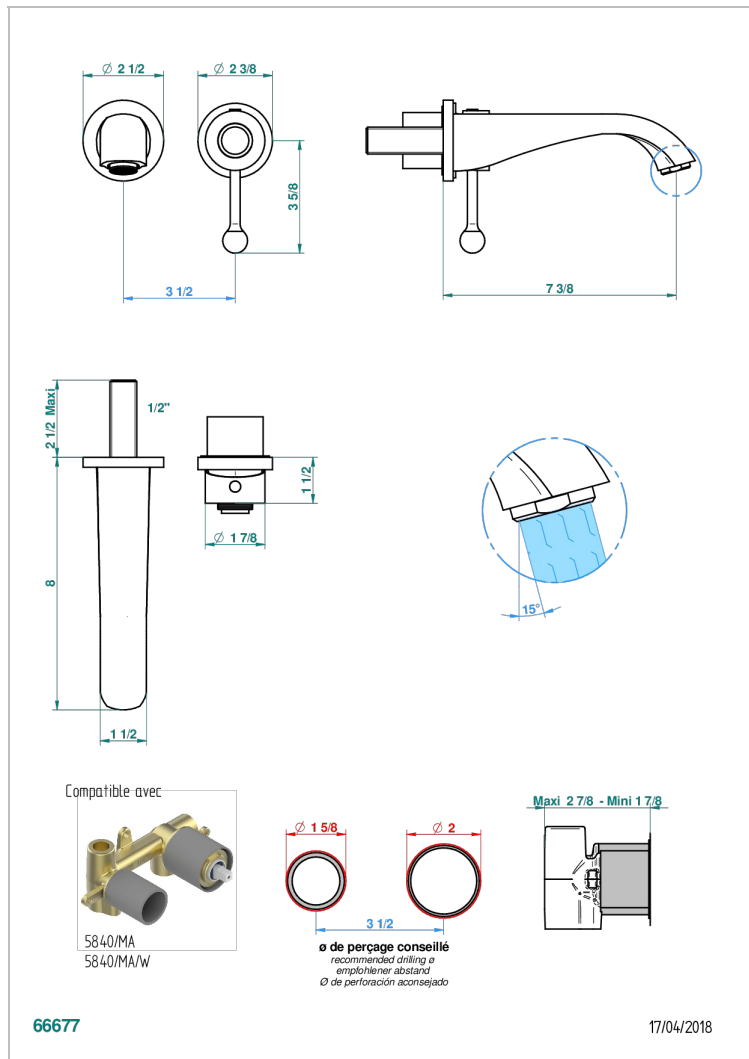

DIPLOMATE GROOVED RINGS

U4B-6541B

Trim only for Built-in basin mixer with spout (two x 1/2" inlets and one 1/2" outlet), without waste

CHARACTERISTIC

- Diplomat Grooved rings
- Trim only for Built-in basin mixer with spout (two x 1/2" inlets and one 1/2" outlet), without waste

RELATED SKU'S

- Ref. G00-5840/MA Rough parts for concealed wall-mounted mixer with 1/2" outlet

AVAILABLE FINITIONS

Antique nickel - H28
Black ceram - D30
Blush PVD - H62
Brass color PVD - H49
Brown bronze color PVD - F33
Gold color PVD - H52

Nickel color PVD - H55
Polished chrome (color finish) - A02
Polished chrome / Polished gold (color finish) - G02
Polished gold (color finish) - F01
Polished nickel - B01
Soft gold - F30

Soft matt gold - F31
Umber PVD - H66
Varnished matt antique red copper (color finish) - H07