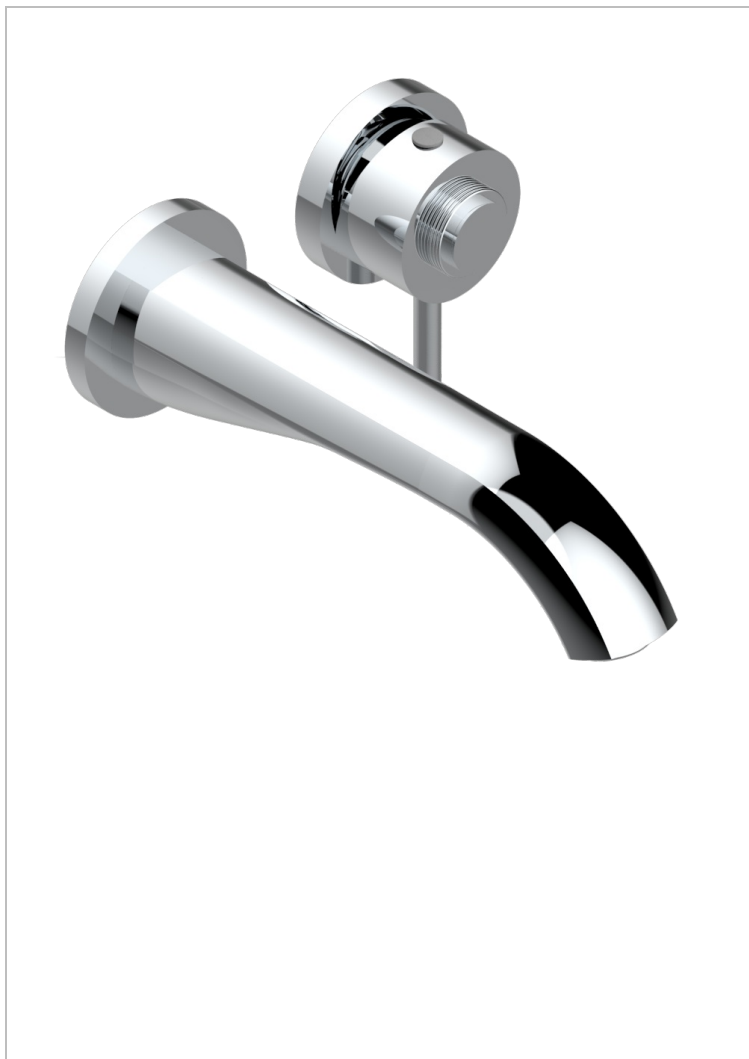

DIPLOMATE GROOVED RINGS

U4B-6541B

Trim only for Built-in basin mixer with spout (two x 1/2" inlets and one 1/2" outlet), without waste

CHARACTERISTIC

- Diplomat Grooved rings
- Trim only for Built-in basin mixer with spout (two x 1/2" inlets and one 1/2" outlet), without waste

RELATED SKU'S

- Ref. G00-5840/MA Rough parts for concealed wall-mounted mixer with 1/2" outlet

AVAILABLE FINITIONS

Antique nickel - H28
Black ceram - D30
Blush PVD - H62
Brass color PVD - H49
Brown bronze color PVD - F33
Gold color PVD - H52

Nickel color PVD - H55
Polished chrome (color finish) - A02
Polished chrome / Polished gold (color finish) - G02
Polished gold (color finish) - F01
Polished nickel - B01
Soft gold - F30

Soft matt gold - F31
Umber PVD - H66
Varnished matt antique red copper (color finish) - H07