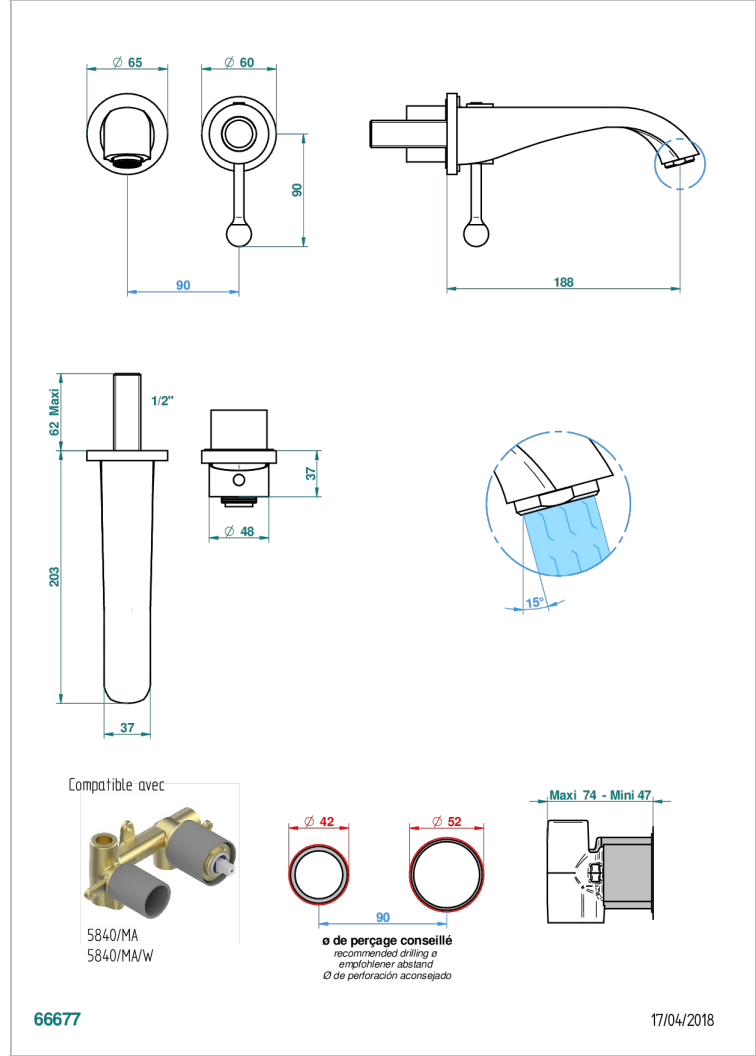

DIPLOMATE GROOVED RINGS

U4B-6541B

THG
PARIS

Trim only for Built-in basin mixer with spout (two x 1/2" inlets and one 1/2" outlet), without waste

CHARACTERISTIC

- Diplomate Grooved rings
- Trim only for Built-in basin mixer with spout (two x 1/2" inlets and one 1/2" outlet), without waste

RELATED SKU'S

- Ref. G00-5840/MA Rough parts for concealed wall-mounted mixer with 1/2" outlet

AVAILABLE FINITIONS

Antique nickel - H28
Black ceram - D30
Blush PVD - H62
Brass color PVD - H49
Brown bronze color PVD - F33
Gold color PVD - H52

Nickel color PVD - H55
Polished chrome (color finish) - A02
Polished chrome / Polished gold (color finish) - G02
Polished gold (color finish) - F01
Polished nickel - B01
Soft gold - F30

Soft matt gold - F31
Umber PVD - H66
Varnished matt antique red copper (color finish) - H07