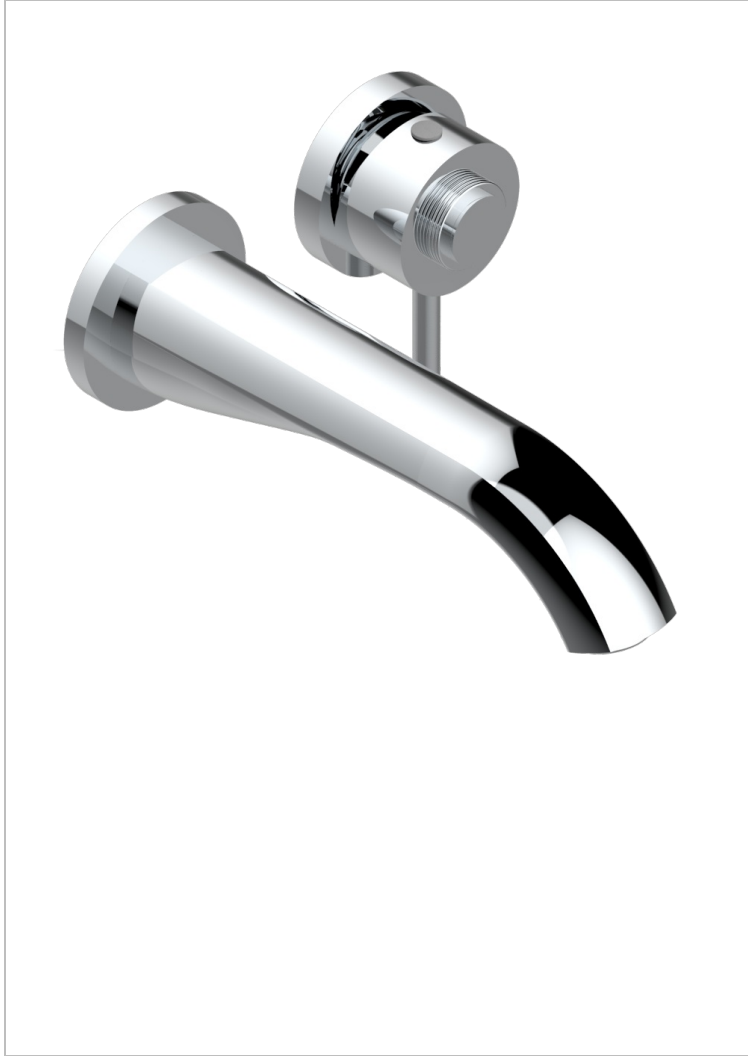

DIPLOMATE GROOVED RINGS

U4B-6541B

THG
PARIS

Trim only for Built-in basin mixer with spout (two x 1/2" inlets and one 1/2" outlet), without waste

CHARACTERISTIC

- Diplomate Grooved rings
- Trim only for Built-in basin mixer with spout (two x 1/2" inlets and one 1/2" outlet), without waste

RELATED SKU'S

- Ref. G00-5840/MA Rough parts for concealed wall-mounted mixer with 1/2" outlet

AVAILABLE FINITIONS

Antique nickel - H28
Black ceram - D30
Blush PVD - H62
Brass color PVD - H49
Brown bronze color PVD - F33
Gold color PVD - H52

Nickel color PVD - H55
Polished chrome (color finish) - A02
Polished chrome / Polished gold (color finish) - G02
Polished gold (color finish) - F01
Polished nickel - B01
Soft gold - F30

Soft matt gold - F31
Umber PVD - H66
Varnished matt antique red copper (color finish) - H07