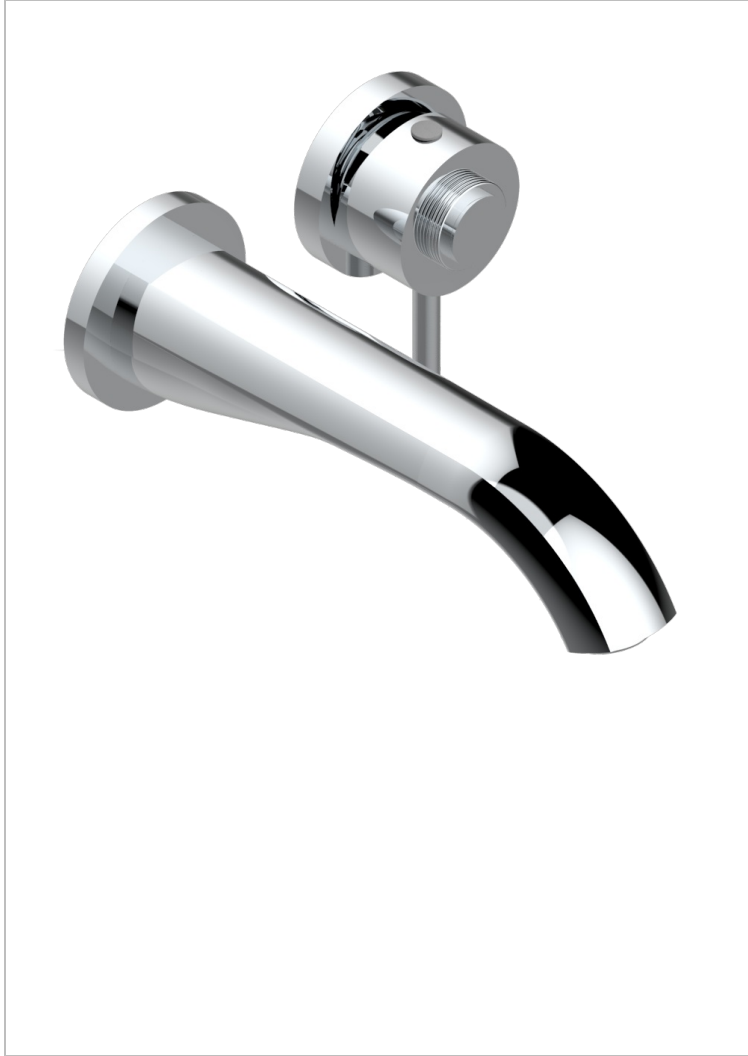

DIPLOMATE GROOVED RINGS

U4B-6541B

THG
PARIS

Trim only for Built-in basin mixer with spout (two x 1/2" inlets and one 1/2" outlet), without waste

特色

- Diplomat Grooved rings
- Trim only for Built-in basin mixer with spout (two x 1/2" inlets and one 1/2" outlet), without waste

相关的SKU

- Ref. G00-5840/MA 卫浴套装, 含: 入墙式弯管出水管, 1米25强化软管, 触控式花洒和托勾, 美国标准

可选饰面

Black ceram - D30
Blush PVD - H62
Graphite PVD - H64
Matt Umber PVD - H67
Matt blush PVD - H60
Matt graphite PVD - H65

PVD哑光棕铜 - F34
PVD哑光金 - H53
PVD哑光铜 - H50
PVD哑光镍 - H56
PVD抛光铜 - H49
PVD棕铜 - F33