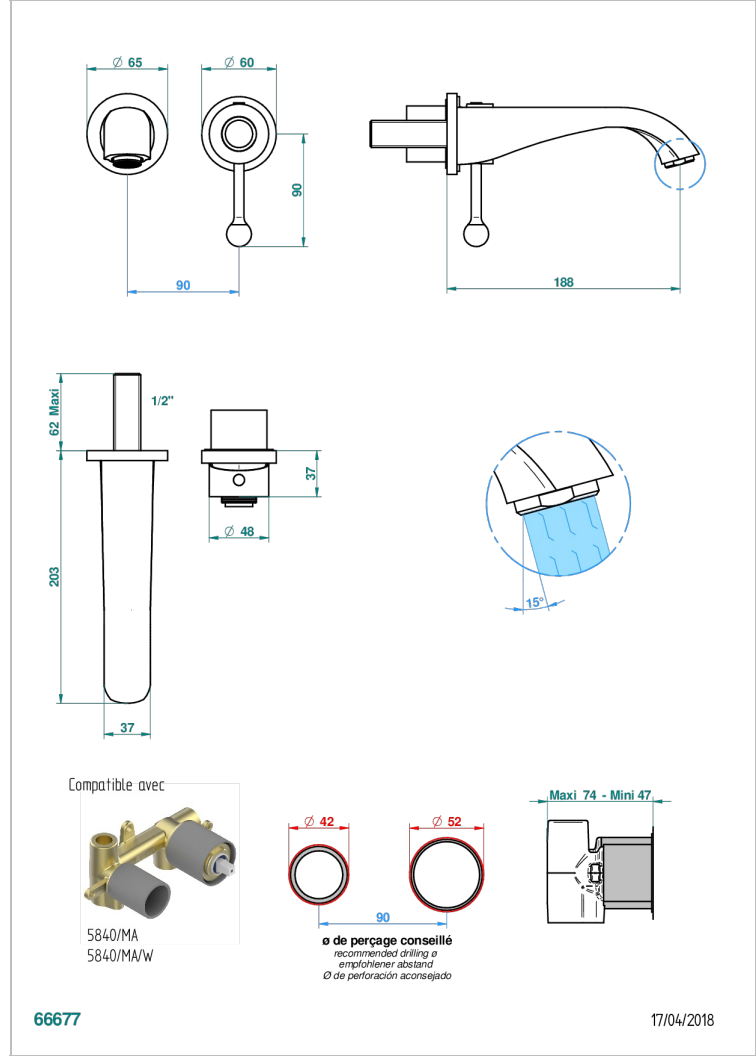

DIPLOMATE GROOVED RINGS

U4B-6541B

THG
PARIS

Trim only for Built-in basin mixer with spout (two x 1/2" inlets and one 1/2" outlet), without waste

特色

- Diplomat Grooved rings
- Trim only for Built-in basin mixer with spout (two x 1/2" inlets and one 1/2" outlet), without waste

相关的SKU

- Ref. G00-5840/MA 卫浴套装, 含: 入墙式弯管出水管, 1米25强化软管, 触控式花洒和托勾, 美国标准

可选饰面

Black ceram - D30
Blush PVD - H62
Graphite PVD - H64
Matt Umber PVD - H67
Matt blush PVD - H60
Matt graphite PVD - H65

PVD哑光棕铜 - F34
PVD哑光金 - H53
PVD哑光铜 - H50
PVD哑光镍 - H56
PVD抛光铜 - H49
PVD棕铜 - F33