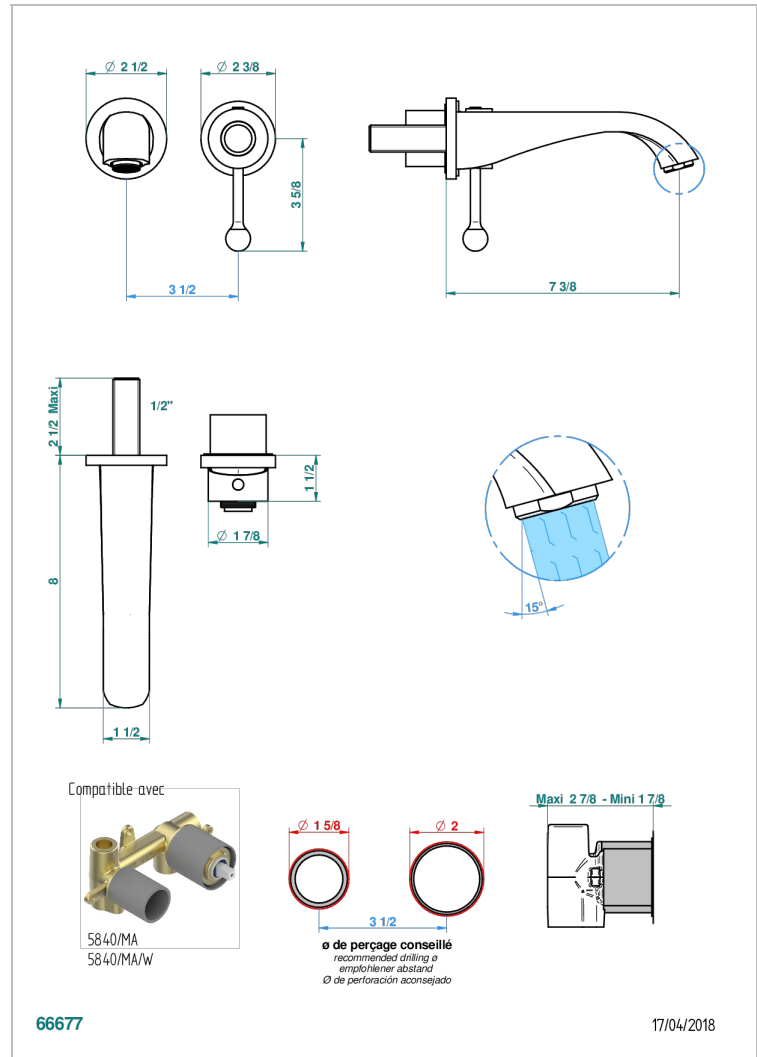

# DIPLOMATE ANILLO ANILLADO

U4B-6541B

THG<sup>®</sup>  
PARIS

Trim only for Built-in basin mixer with spout (two x 1/2" inlets and one 1/2" outlet), without waste

## CARACTERÍSTICAS

- Diplomate anillo anillado
- Trim only for Built-in basin mixer with spout (two x 1/2" inlets and one 1/2" outlet), without waste

## PRODUCTOS RELACIONADOS

- Ref. G00-5840/MA Parte empotrada para mezclador mural con salida hembra 1/2