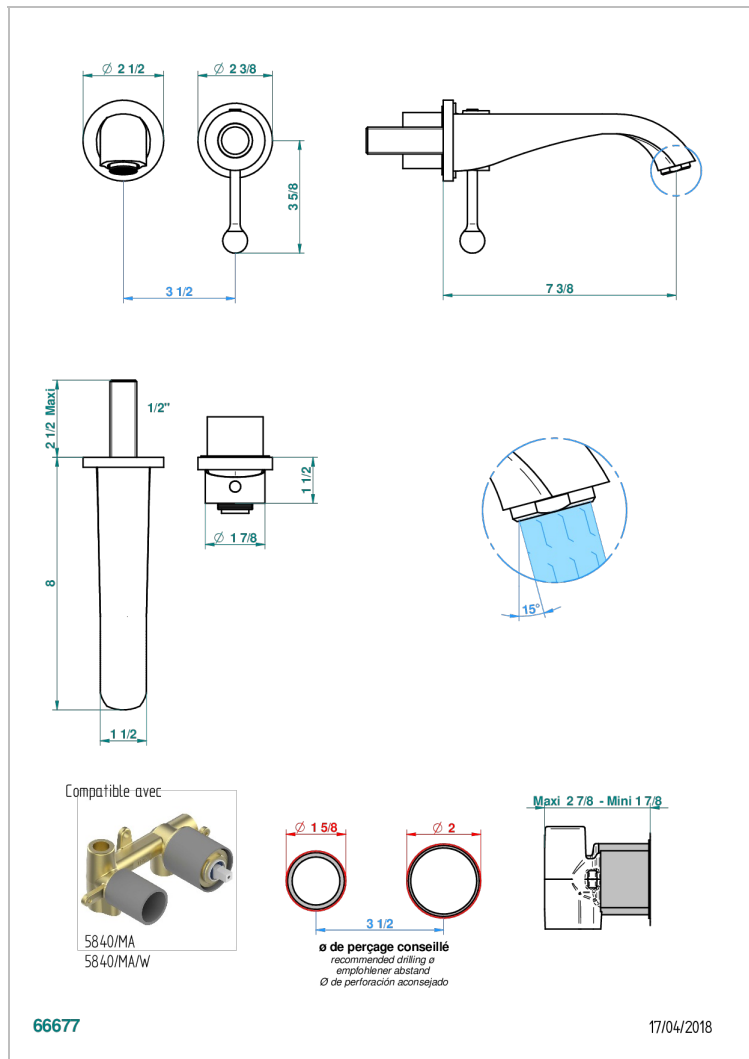

DIPLOMATE GROOVED RINGS

U4B-6541B

Trim only for Built-in basin mixer with spout (two x 1/2" inlets and one 1/2" outlet), without waste

CHARACTERISTIC

- Diplomate Grooved rings
- Trim only for Built-in basin mixer with spout (two x 1/2" inlets and one 1/2" outlet), without waste

RELATED SKU'S

- Ref. G00-5840/MA Rough parts for concealed wall-mounted mixer with 1/2" outlet

AVAILABLE FINITIONS

Antique nickel - H28
Black ceram - D30
Blush PVD - H62
Brass color PVD - H49
Brown bronze color PVD - F33
Gold color PVD - H52

Nickel color PVD - H55
Polished chrome (color finish) - A02
Polished chrome / Polished gold (color finish) - G02
Polished gold (color finish) - F01
Polished nickel - B01
Soft gold - F30

Soft matt gold - F31
Umber PVD - H66
Varnished matt antique red copper (color finish) - H07