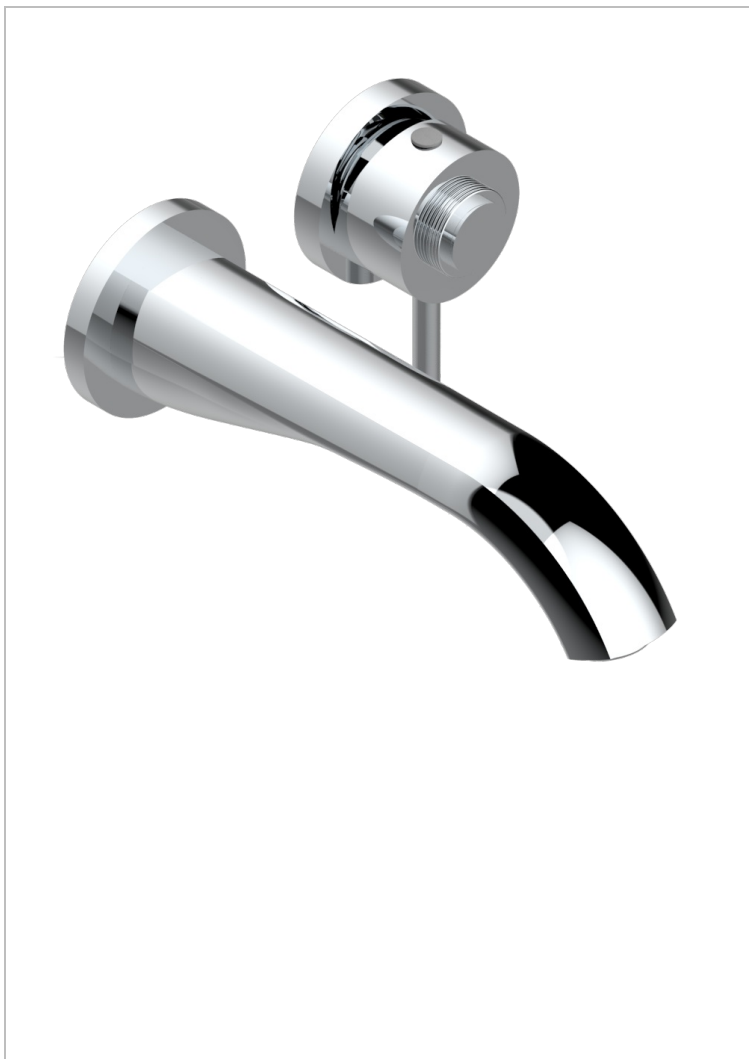

DIPLOMATE GROOVED RINGS

U4B-6541B

Trim only for Built-in basin mixer with spout (two x 1/2" inlets and one 1/2" outlet), without waste

CHARACTERISTIC

- Diplomate Grooved rings
- Trim only for Built-in basin mixer with spout (two x 1/2" inlets and one 1/2" outlet), without waste

RELATED SKU'S

- Ref. G00-5840/MA Rough parts for concealed wall-mounted mixer with 1/2" outlet

AVAILABLE FINITIONS

Antique nickel - H28
Black ceram - D30
Blush PVD - H62
Brass color PVD - H49
Brown bronze color PVD - F33
Gold color PVD - H52

Nickel color PVD - H55
Polished chrome (color finish) - A02
Polished chrome / Polished gold (color finish) - G02
Polished gold (color finish) - F01
Polished nickel - B01
Soft gold - F30

Soft matt gold - F31
Umber PVD - H66
Varnished matt antique red copper (color finish) - H07