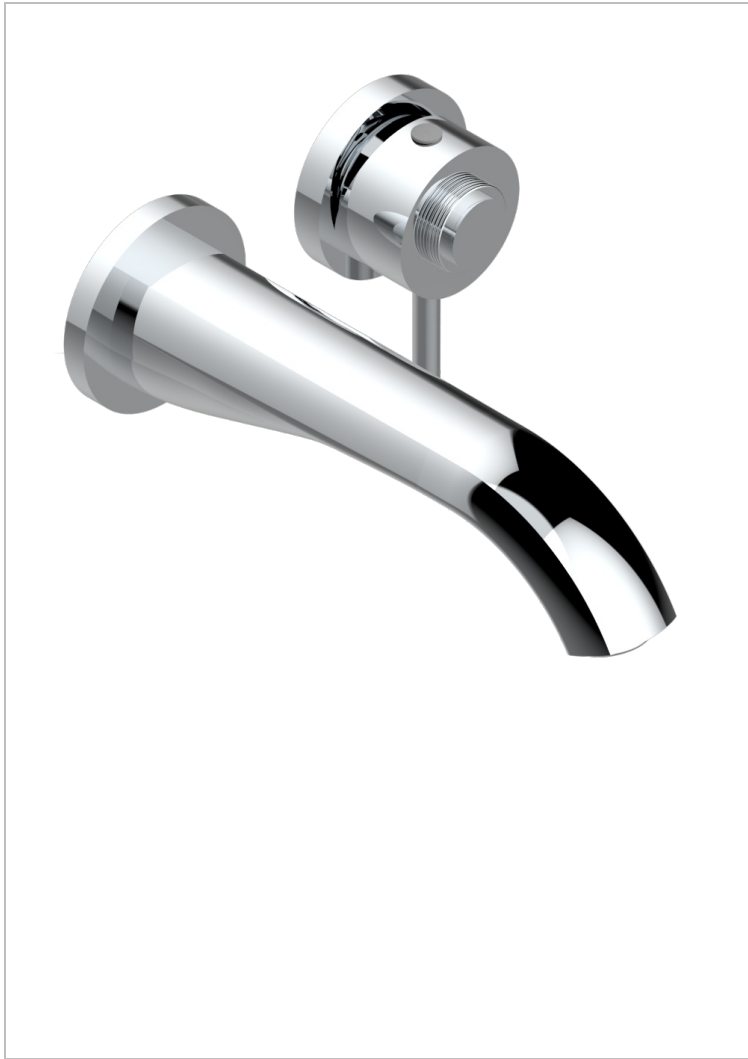

# DIPLOMATE GROOVED RINGS

U4B-6541B

THG<sup>®</sup>  
PARIS

Trim only for Built-in basin mixer with spout (two x 1/2" inlets and one 1/2" outlet), without waste

## 特色

- Diplomat Grooved rings
- Trim only for Built-in basin mixer with spout (two x 1/2" inlets and one 1/2" outlet), without waste

## 相关的SKU

- Ref. G00-5840/MA 卫浴套装，含：入墙式弯管出水管，1米25强化软管，触控式花洒和托勾，美国标准