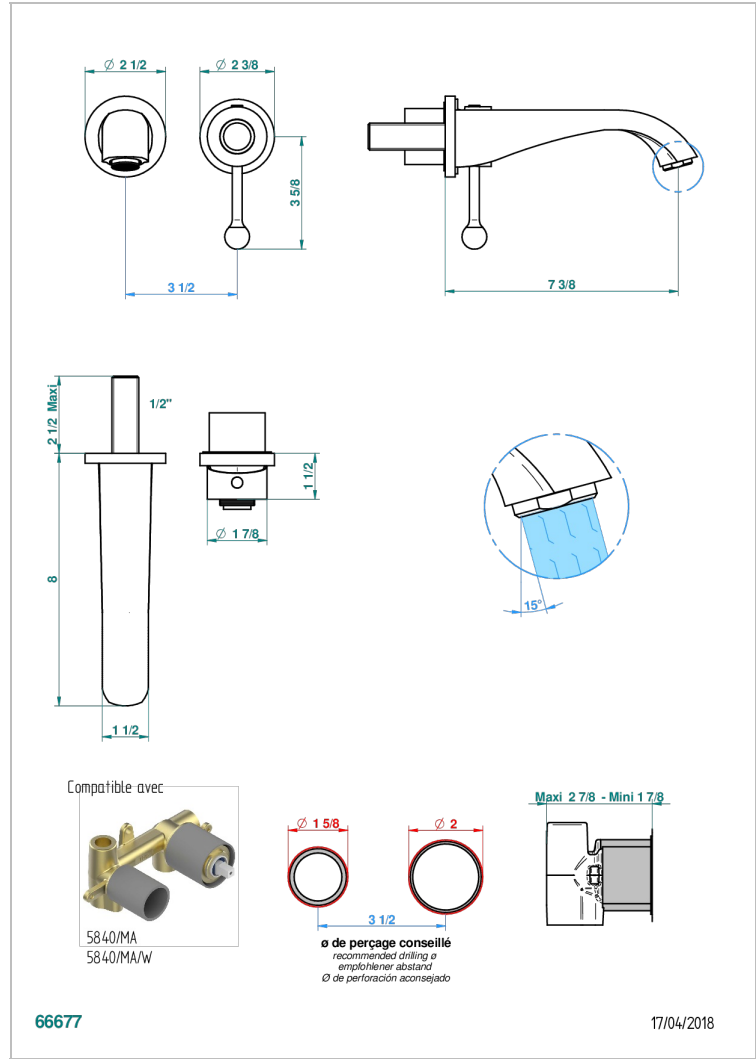

# DIPLOMATE GROOVED RINGS

U4B-6541B

THG<sup>®</sup>  
PARIS

Trim only for Built-in basin mixer with spout (two x 1/2" inlets and one 1/2" outlet), without waste

## 特色

- Diplomat Grooved rings
- Trim only for Built-in basin mixer with spout (two x 1/2" inlets and one 1/2" outlet), without waste

## 相关的SKU

- Ref. G00-5840/MA 卫浴套装，含：入墙式弯管出水管，1米25强化软管，触控式花洒和托勾，美国标准