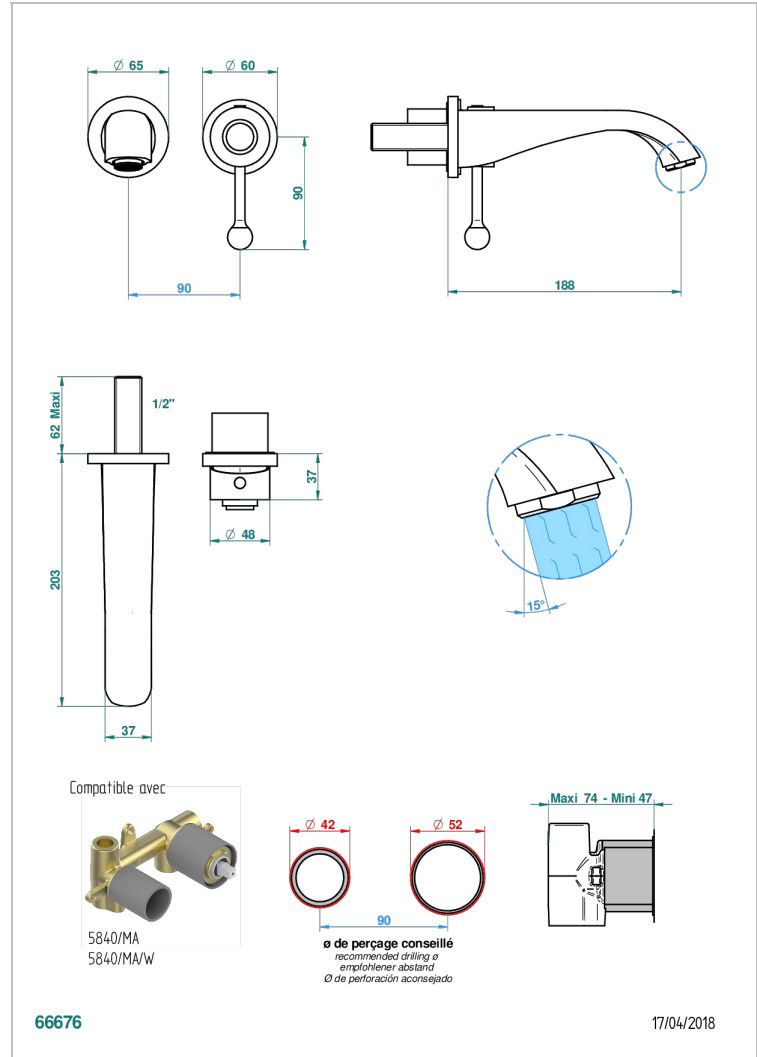

DIPLOMATE ANILLO LISO

U4A-6541B

THG[®]
PARIS

Trim only for Built-in basin mixer with spout (two x 1/2" inlets and one 1/2" outlet), without waste

CARACTERÍSTICAS

- Diplomate anillo liso
- Trim only for Built-in basin mixer with spout (two x 1/2" inlets and one 1/2" outlet), without waste

PRODUCTOS RELACIONADOS

- Ref. G00-5840/MAUS Rough parts for concealed wall-mounted mixer with 1/2" outlet

ACABADOS DISPONIBLES

Bronce claro - D01
Cerámica negra mate - D30
Cobre viejo mate - H07
Cromo - A02
Cromo / dorado - G02
Cromo mate - C02