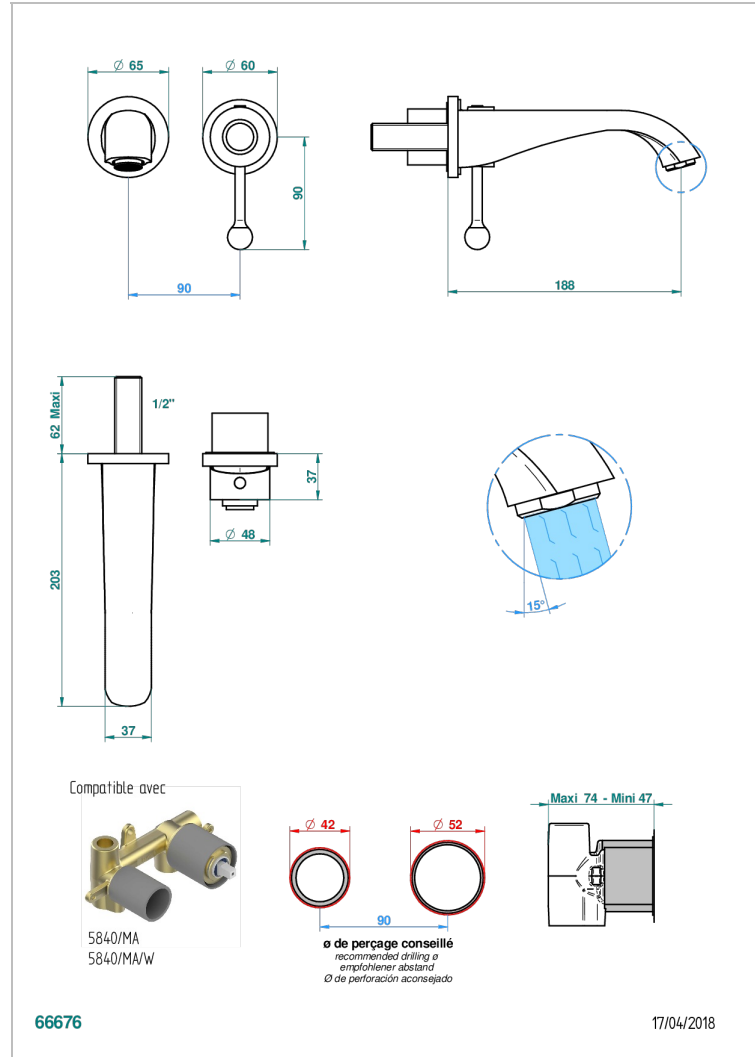

DIPLOMATE SMOOTH RINGS

U4A-6541B

Trim only for Built-in basin mixer with spout (two x 1/2" inlets and one 1/2" outlet), without waste

CHARACTERISTIC

- Diplomat Smooth rings
- Trim only for Built-in basin mixer with spout (two x 1/2" inlets and one 1/2" outlet), without waste

RELATED SKU'S

- Ref. G00-5840/MAUS Rough parts for concealed wall-mounted mixer with 1/2" outlet

AVAILABLE FINITIONS

Black ceram - D30
Blush PVD - H62
Brass color PVD - H49
Brown bronze color PVD - F33
Chrome polished - A02
Chrome polished / gold polished - G02