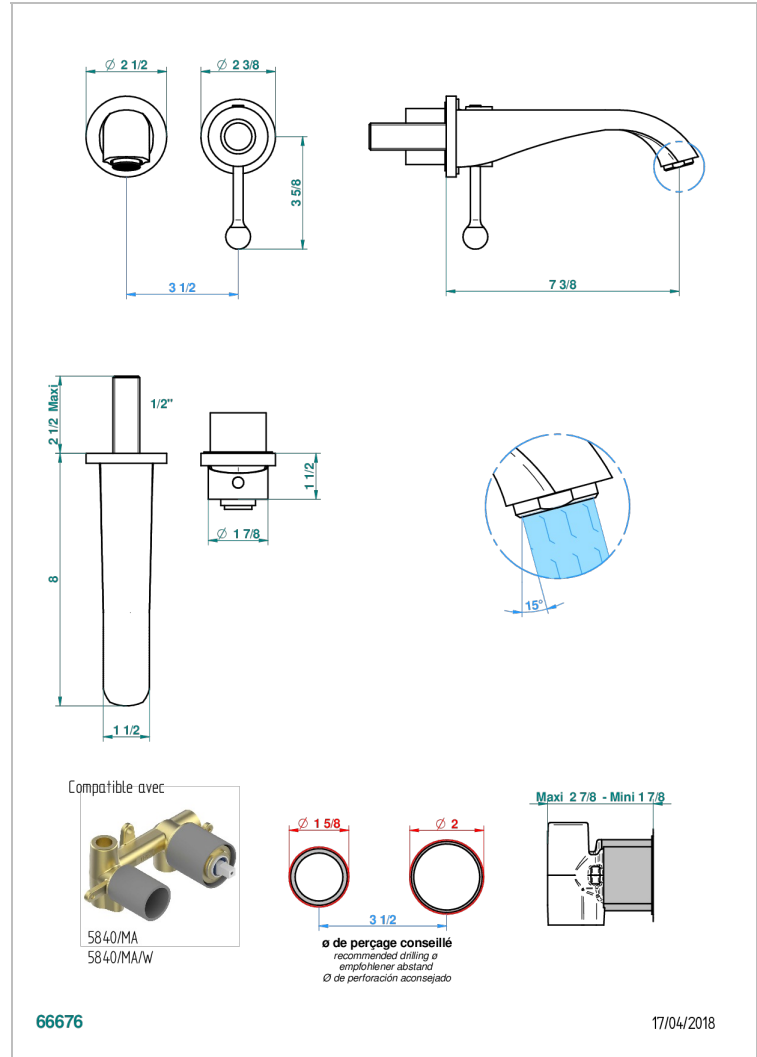

# DIPLIMATE ANILLO LISO

U4A-6541B

THG<sup>®</sup>  
PARIS

Trim only for Built-in basin mixer with spout (two x 1/2" inlets and one 1/2" outlet), without waste

## CARACTERÍSTICAS

- Diplimate anillo liso
- Trim only for Built-in basin mixer with spout (two x 1/2" inlets and one 1/2" outlet), without waste

## PRODUCTOS RELACIONADOS

- Ref. G00-5840/MAUS Rough parts for concealed wall-mounted mixer with 1/2" outlet