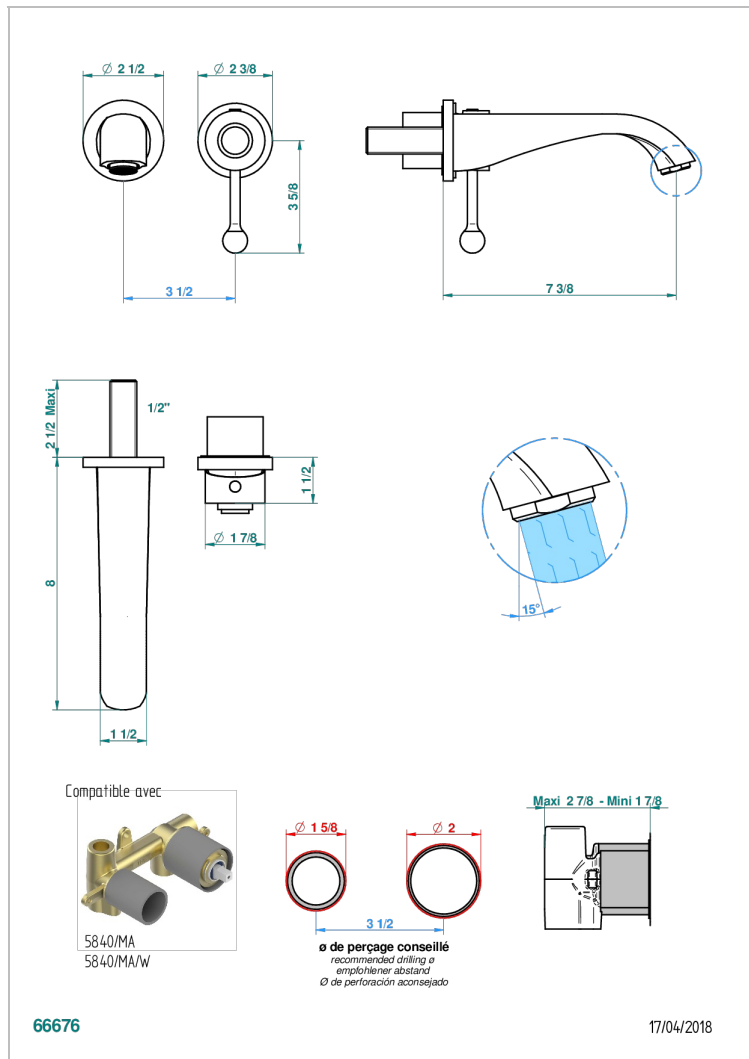

# DIPLOMATE SMOOTH RINGS

U4A-6541B

Trim only for Built-in basin mixer with spout (two x 1/2" inlets and one 1/2" outlet), without waste

## CHARACTERISTIC

- Diplomat Smooth rings
- Trim only for Built-in basin mixer with spout (two x 1/2" inlets and one 1/2" outlet), without waste

## RELATED SKU'S

- Ref. G00-5840/MAUS Rough parts for concealed wall-mounted mixer with 1/2" outlet