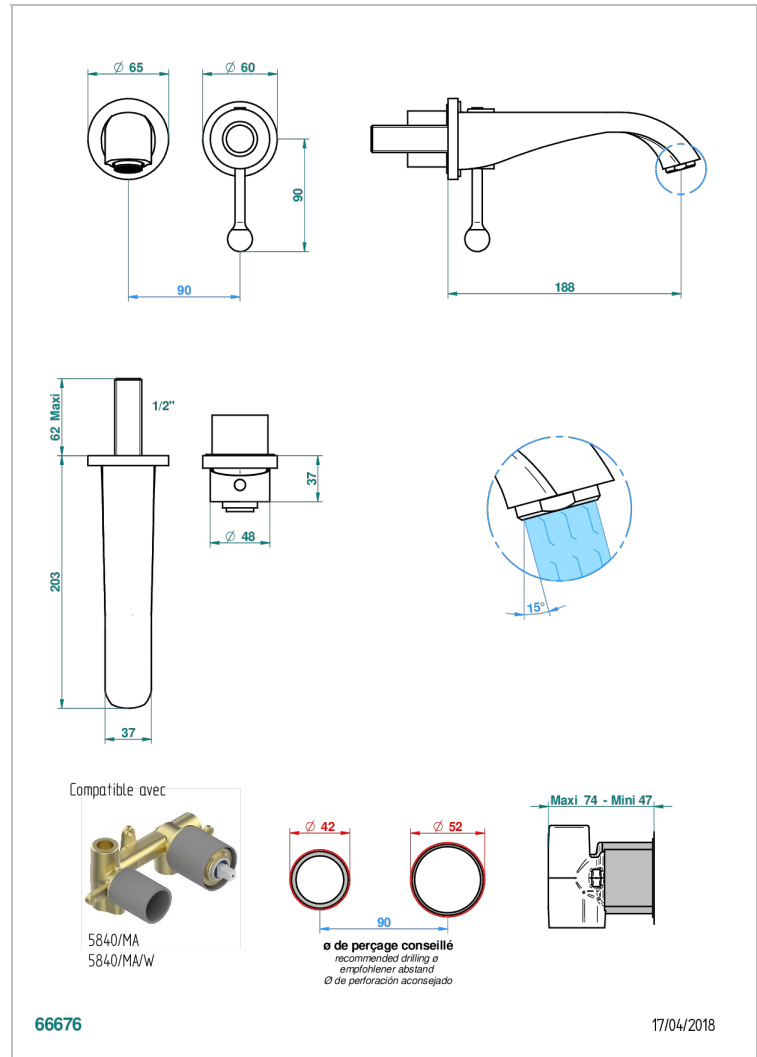

DIPLOMATE ANILLO LISO

U4A-6541B

THG[®]
PARIS

Trim only for Built-in basin mixer with spout (two x 1/2" inlets and one 1/2" outlet), without waste

CARACTERÍSTICAS

- Diplomate anillo liso
- Trim only for Built-in basin mixer with spout (two x 1/2" inlets and one 1/2" outlet), without waste

PRODUCTOS RELACIONADOS

- Ref. G00-5840/MA Parte empotrada para mezclador mural con salida hembra 1/2

ACABADOS DISPONIBLES

Bronce claro - D01
Cerámica negra mate - D30
Cobre viejo mate - H07
Cromo - A02
Cromo / dorado - G02
Cromo mate - C02