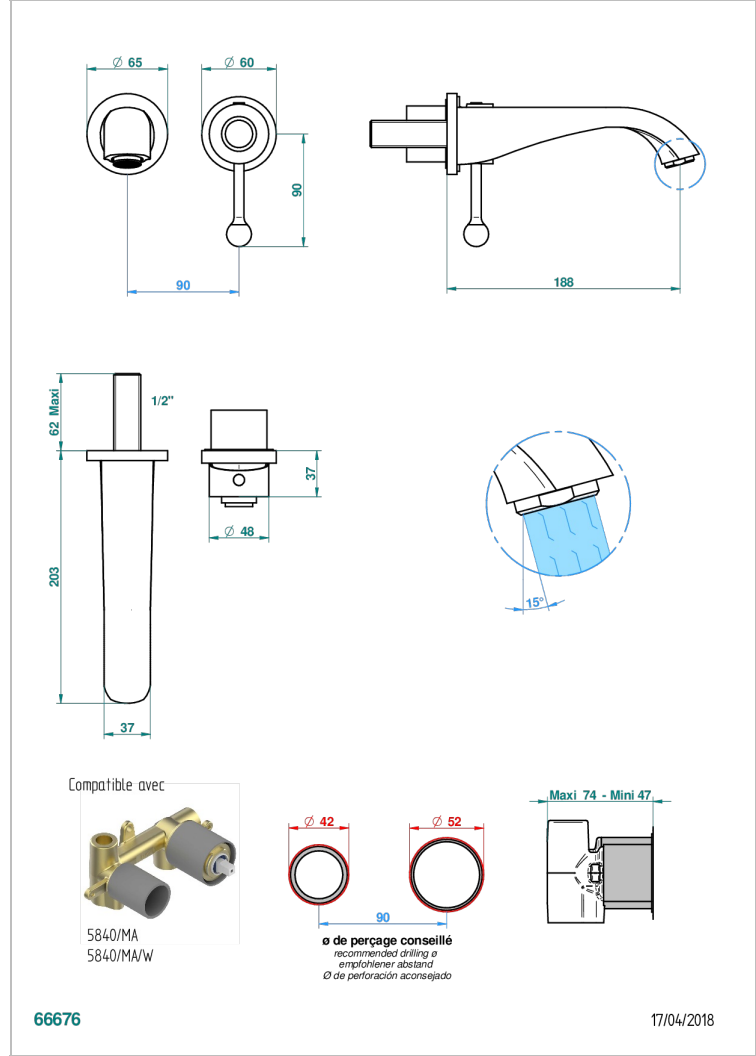

DIPLOMATE SMOOTH RINGS

U4A-6541B

Trim only for Built-in basin mixer with spout (two x 1/2" inlets and one 1/2" outlet), without waste

CHARACTERISTIC

- Diplomate Smooth rings
- Trim only for Built-in basin mixer with spout (two x 1/2" inlets and one 1/2" outlet), without waste

RELATED SKU'S

- Ref. G00-5840/MA Rough parts for concealed wall-mounted mixer with 1/2" outlet

AVAILABLE FINITIONS

Antique nickel - H28
Black ceram - D30
Blush PVD - H62
Brass color PVD - H49
Brown bronze color PVD - F33
Gold color PVD - H52

Nickel color PVD - H55
Polished chrome (color finish) - A02
Polished chrome / Polished gold (color finish) - G02
Polished gold (color finish) - F01
Polished nickel - B01
Soft gold - F30

Soft matt gold - F31
Umber PVD - H66
Varnished matt antique red copper (color finish) - H07