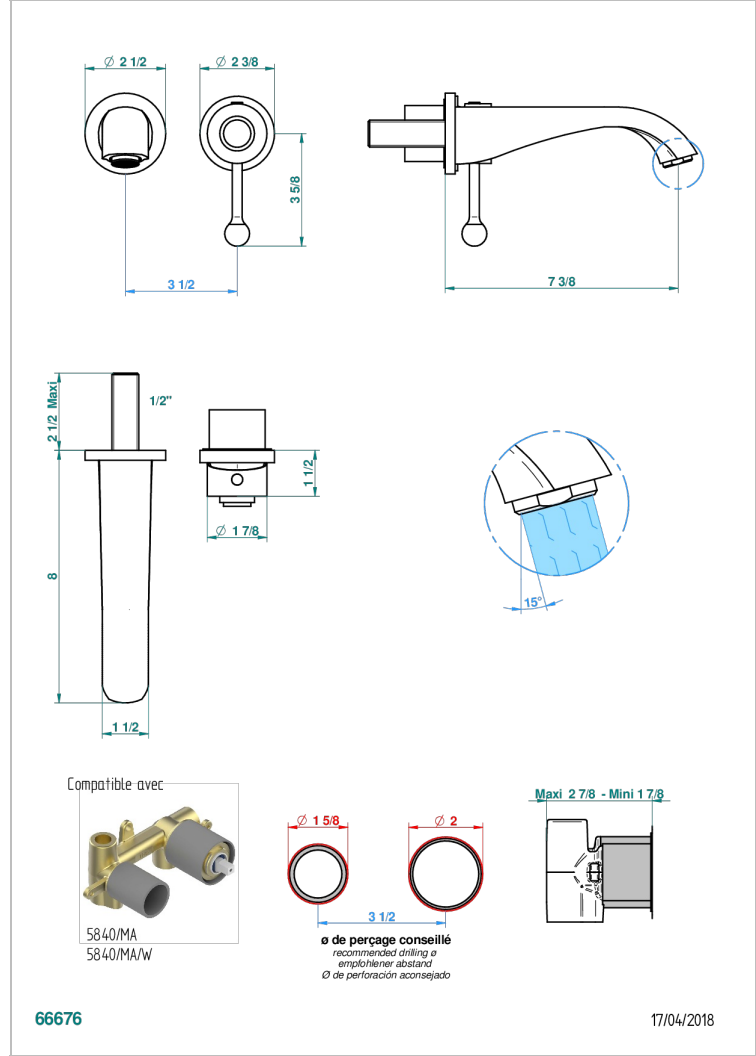

DIPLOMATE ANILLO LISO

U4A-6541B

THG[®]
PARIS

Trim only for Built-in basin mixer with spout (two x 1/2" inlets and one 1/2" outlet), without waste

CARACTERÍSTICAS

- Diplomate anillo liso
- Trim only for Built-in basin mixer with spout (two x 1/2" inlets and one 1/2" outlet), without waste

PRODUCTOS RELACIONADOS

- Ref. G00-5840/MA Parte empotrada para mezclador mural con salida hembra 1/2"

ACABADOS DISPONIBLES

Bronce claro - D01
Cerámica negra mate - D30
Cobre viejo mate - H07
Cromo - A02
Cromo / dorado - G02
Cromo mate - C02