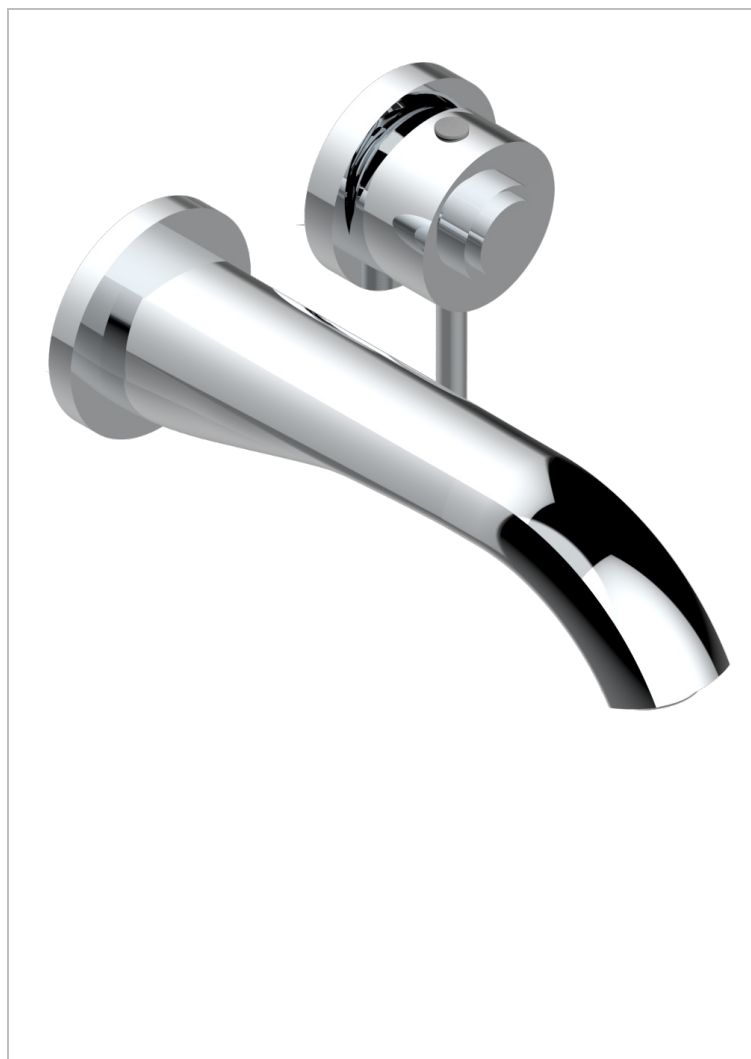

DIPLOMATE SMOOTH RINGS

U4A-6541B

Trim only for Built-in basin mixer with spout (two x 1/2" inlets and one 1/2" outlet), without waste

CHARACTERISTIC

- Diplomate Smooth rings
- Trim only for Built-in basin mixer with spout (two x 1/2" inlets and one 1/2" outlet), without waste

RELATED SKU'S

- Ref. G00-5840/MA Rough parts for concealed wall-mounted mixer with 1/2" outlet

AVAILABLE FINITIONS

Antique nickel - H28
Black ceram - D30
Blush PVD - H62
Brass color PVD - H49
Brown bronze color PVD - F33
Gold color PVD - H52

Nickel color PVD - H55
Polished chrome (color finish) - A02
Polished chrome / Polished gold (color finish) - G02
Polished gold (color finish) - F01
Polished nickel - B01
Soft gold - F30

Soft matt gold - F31
Umber PVD - H66
Varnished matt antique red copper (color finish) - H07