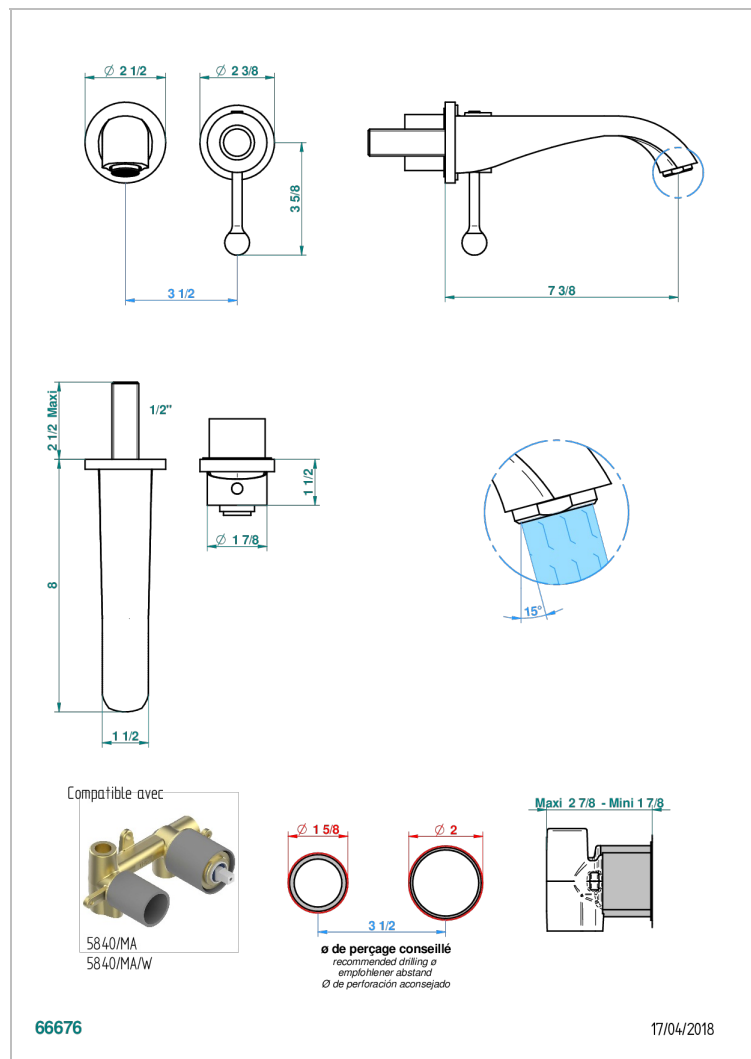

DIPLOMATE SMOOTH RINGS

U4A-6541B

Trim only for Built-in basin mixer with spout (two x 1/2" inlets and one 1/2" outlet), without waste

CHARACTERISTIC

- Diplomate Smooth rings
- Trim only for Built-in basin mixer with spout (two x 1/2" inlets and one 1/2" outlet), without waste

RELATED SKU'S

- Ref. G00-5840/MA Rough parts for concealed wall-mounted mixer with 1/2" outlet

AVAILABLE FINITIONS

Antique nickel - H28
Black ceram - D30
Blush PVD - H62
Brass color PVD - H49
Brown bronze color PVD - F33
Gold color PVD - H52