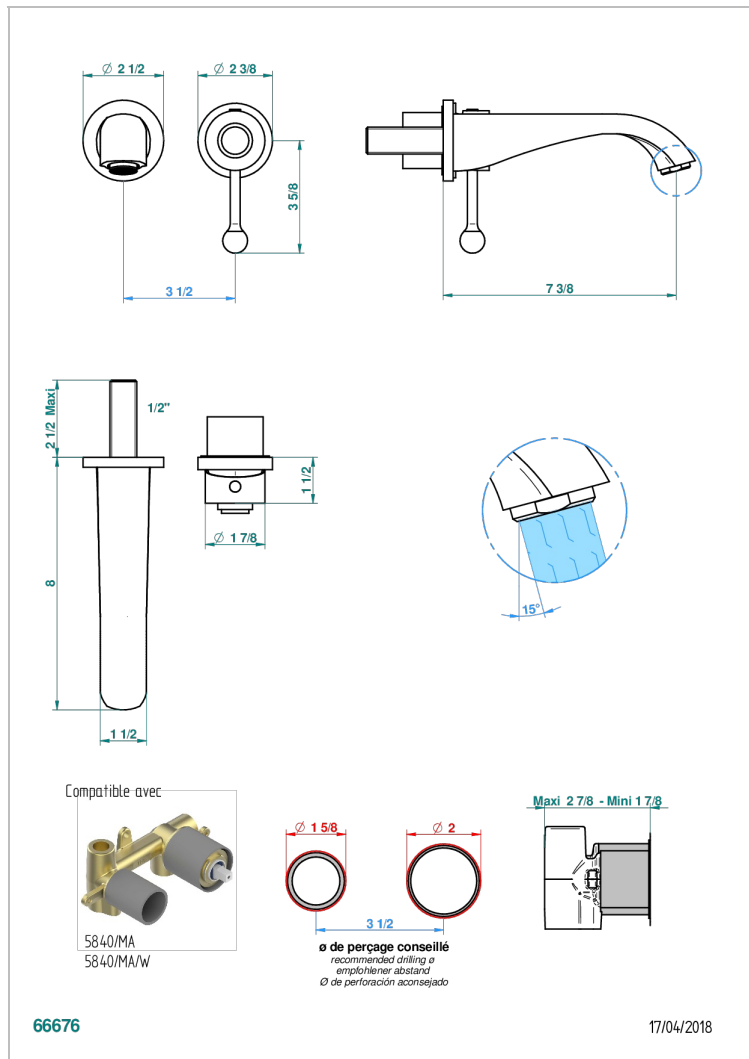

DIPLOMATE SMOOTH RINGS

U4A-6541B

Trim only for Built-in basin mixer with spout (two x 1/2" inlets and one 1/2" outlet), without waste

CHARACTERISTIC

- Diplomate Smooth rings
- Trim only for Built-in basin mixer with spout (two x 1/2" inlets and one 1/2" outlet), without waste

RELATED SKU'S

- Ref. G00-5840/MA Rough parts for concealed wall-mounted mixer with 1/2" outlet

AVAILABLE FINITIONS

Antique nickel - H28
Black ceram - D30
Blush PVD - H62
Brass color PVD - H49
Brown bronze color PVD - F33
Gold color PVD - H52