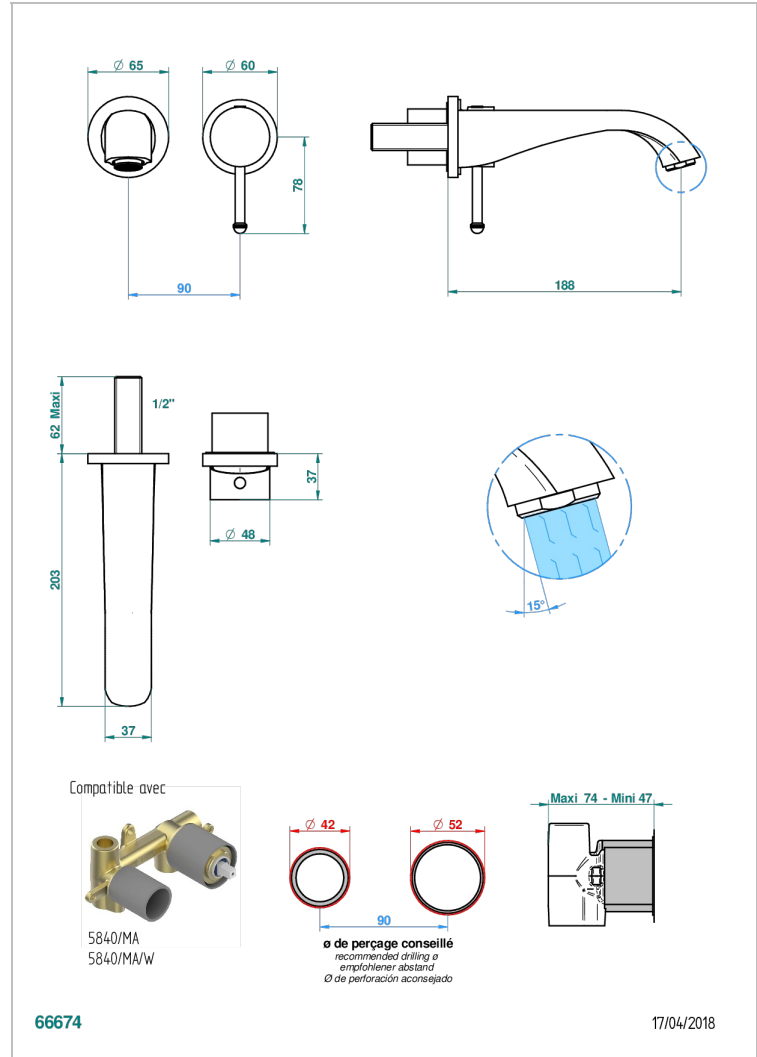

MOSSI CRISTAL NEGRO

A2N-6541B

THG[®]
PARIS

Trim only for Built-in basin mixer with spout (two x 1/2" inlets and one 1/2" outlet), without waste

CARACTERÍSTICAS

- Mossi cristal negro
- Trim only for Built-in basin mixer with spout (two x 1/2" inlets and one 1/2" outlet), without waste

PRODUCTOS RELACIONADOS

- Ref. G00-5840/MAUS Rough parts for concealed wall-mounted mixer with 1/2" outlet

ACABADOS DISPONIBLES

Bronce claro - D01
Cerámica negra mate - D30
Cobre viejo mate - H07
Cromo - A02
Cromo / dorado - G02
Cromo mate - C02