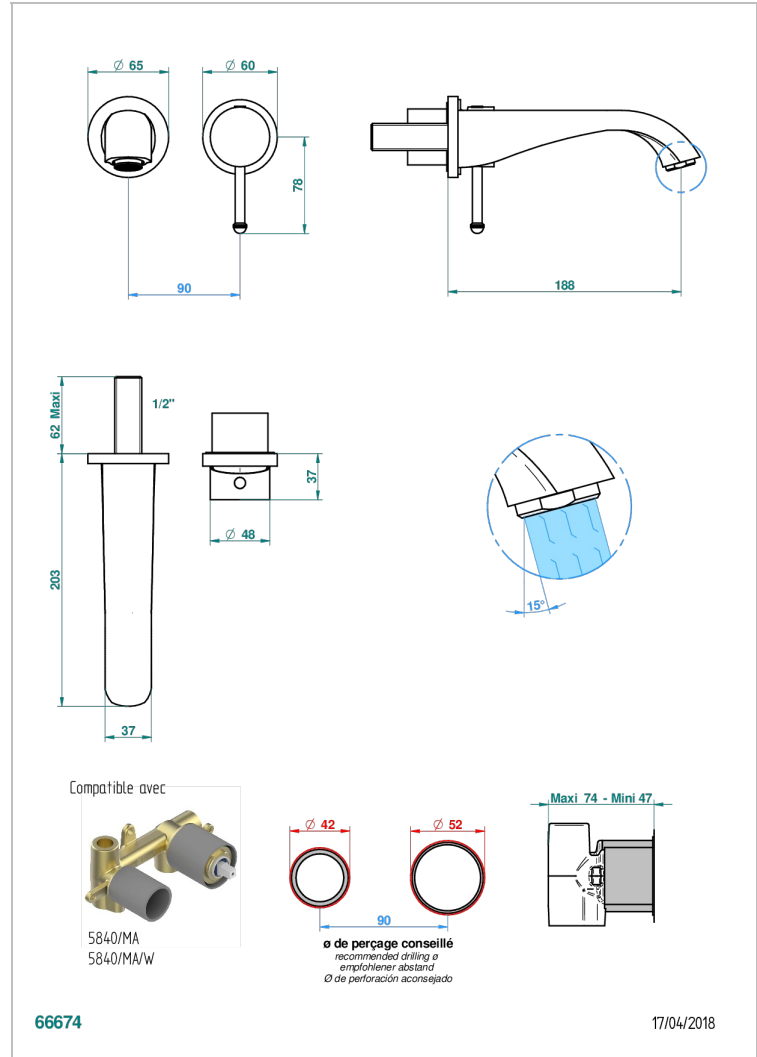

MOSSI CLEAR CRYSTAL

A2N-6541B

THG[®]
PARIS

Trim only for Built-in basin mixer with spout (two x 1/2" inlets and one 1/2" outlet), without waste

CHARACTERISTIC

- Mossi Clear crystal
- Trim only for Built-in basin mixer with spout (two x 1/2" inlets and one 1/2" outlet), without waste

RELATED SKU'S

- Ref. G00-5840/MAUS Rough parts for concealed wall-mounted mixer with 1/2" outlet

AVAILABLE FINITIONS

Black ceram - D30
Blush PVD - H62
Brass color PVD - H49
Brown bronze color PVD - F33
Chrome polished - A02
Chrome polished / gold polished - G02