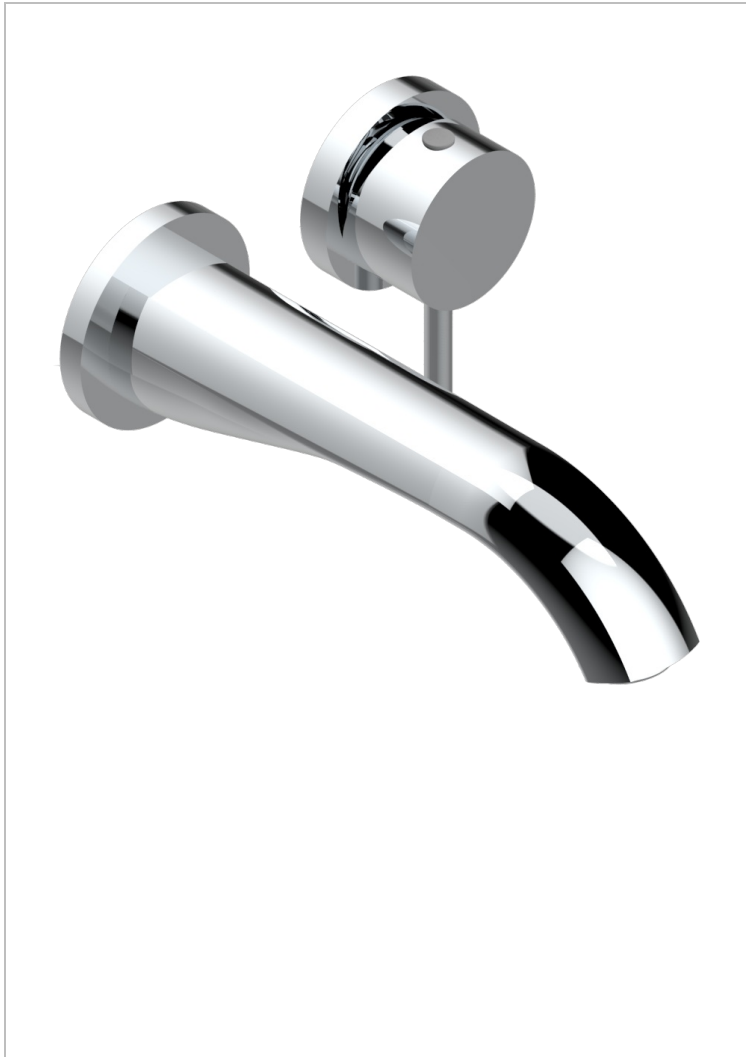

MOSSI CLEAR CRYSTAL

A2N-6541B

THG[®]
PARIS

Trim only for Built-in basin mixer with spout (two x 1/2" inlets and one 1/2" outlet), without waste

CHARACTERISTIC

- Mossi Clear crystal
- Trim only for Built-in basin mixer with spout (two x 1/2" inlets and one 1/2" outlet), without waste

RELATED SKU'S

- Ref. G00-5840/MAUS Rough parts for concealed wall-mounted mixer with 1/2" outlet

AVAILABLE FINITIONS

Black ceram - D30
Blush PVD - H62
Brass color PVD - H49
Brown bronze color PVD - F33
Chrome polished - A02
Chrome polished / gold polished - G02

Copper antique matt, coated - H07
Gold color PVD - H52
Gold mat - F07
Gold polished - F01
Graphite PVD - H64
Light coated bronze - D01

Matt Umber PVD - H67
Matt blush PVD - H60
Matt brass color PVD - H50
Matt brown bronze color PVD - F34
Matt chrome (American satin) - C02
Matt gold color PVD - H53