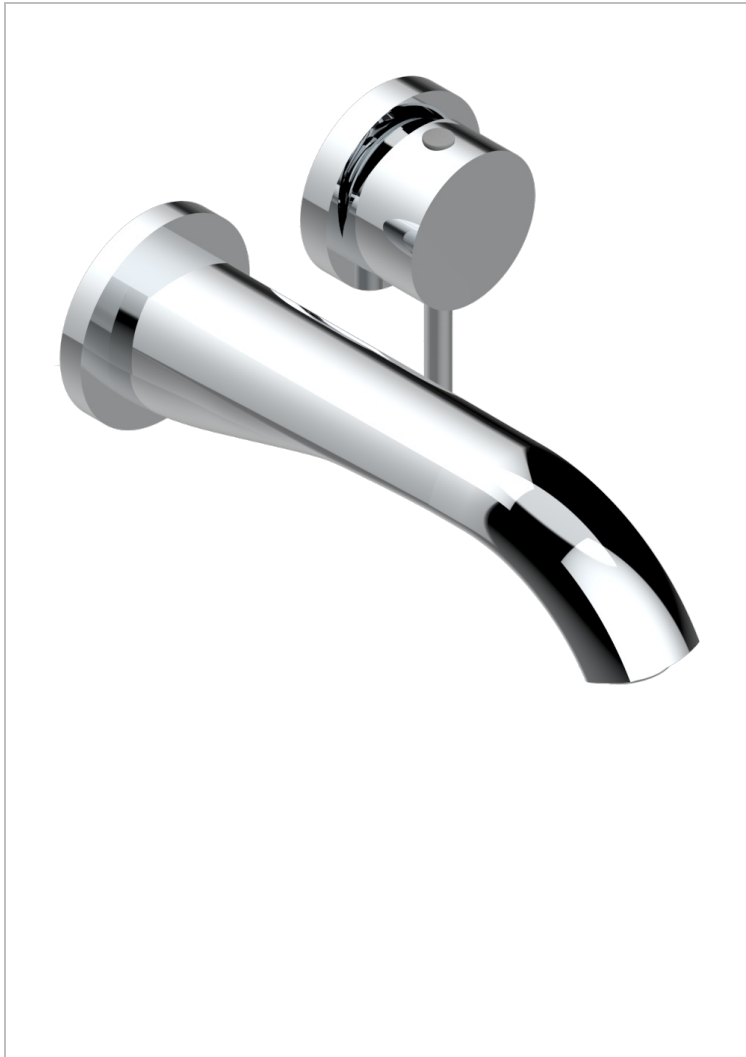

MOSSI CRISTAL NEGRO

A2N-6541B

THG[®]
PARIS

Trim only for Built-in basin mixer with spout (two x 1/2" inlets and one 1/2" outlet), without waste

CARACTERÍSTICAS

- Mossi cristal negro
- Trim only for Built-in basin mixer with spout (two x 1/2" inlets and one 1/2" outlet), without waste

PRODUCTOS RELACIONADOS

- Ref. G00-5840/MAUS Rough parts for concealed wall-mounted mixer with 1/2" outlet

ACABADOS DISPONIBLES

Bronce claro - D01
Cerámica negra mate - D30
Cobre viejo mate - H07
Cromo - A02
Cromo / dorado - G02
Cromo mate - C02

Dorado - F01
Dorado mate - F07
Dorado pálido - F30
Dorado pálido mate (sin barniz) - F31
Níquel - B01
Níquel mate - C01

Níquel viejo - H28
Pvd blush - H62
Pvd blush mate - H60
Pvd color latón - H49
Pvd color latón mate - H50
Pvd color níquel - H55