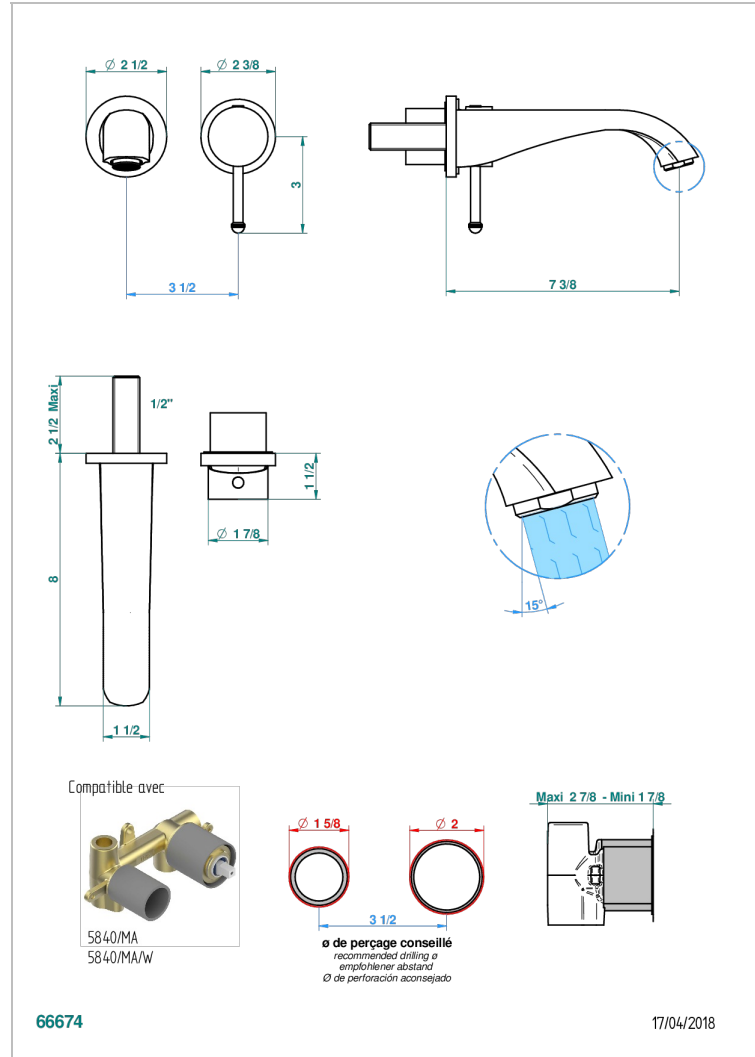

MOSSI CRISTAL NEGRO

A2N-6541B

THG[®]
PARIS

Trim only for Built-in basin mixer with spout (two x 1/2" inlets and one 1/2" outlet), without waste

CARACTERÍSTICAS

- Mossi cristal negro
- Trim only for Built-in basin mixer with spout (two x 1/2" inlets and one 1/2" outlet), without waste

PRODUCTOS RELACIONADOS

- Ref. G00-5840/MAUS Rough parts for concealed wall-mounted mixer with 1/2" outlet

ACABADOS DISPONIBLES

Bronce claro - D01
Cerámica negra mate - D30
Cobre viejo mate - H07
Cromo - A02
Cromo / dorado - G02
Cromo mate - C02