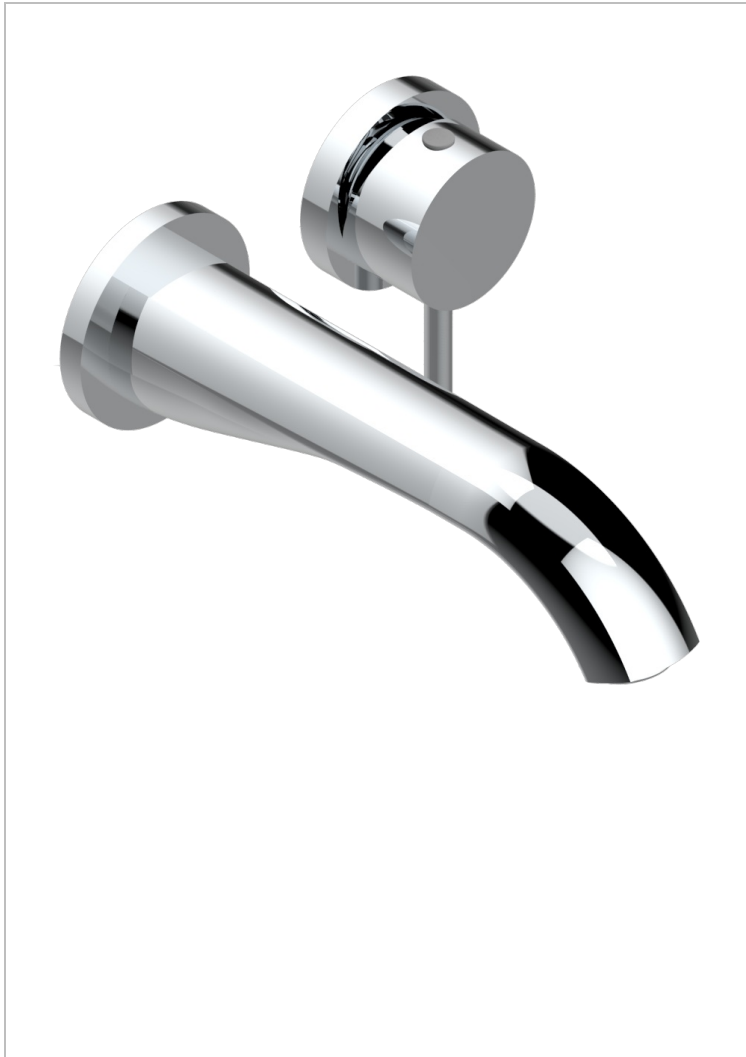

# MOSSI CLEAR CRYSTAL

A2N-6541B

THG<sup>®</sup>  
PARIS

Trim only for Built-in basin mixer with spout (two x 1/2" inlets and one 1/2" outlet), without waste

## CHARACTERISTIC

- Mossi Clear crystal
- Trim only for Built-in basin mixer with spout (two x 1/2" inlets and one 1/2" outlet), without waste

## RELATED SKU'S

- Ref. G00-5840/MAUS Rough parts for concealed wall-mounted mixer with 1/2" outlet