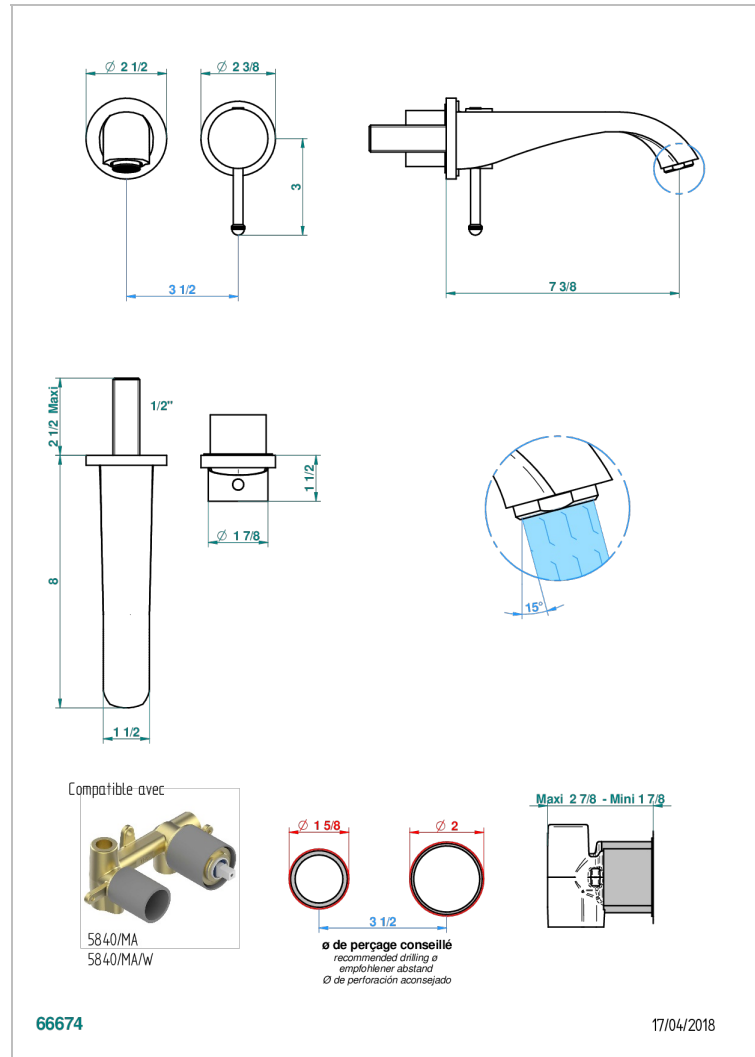

# MOSSI CLEAR CRYSTAL

A2N-6541B

THG<sup>®</sup>  
PARIS

Trim only for Built-in basin mixer with spout (two x 1/2" inlets and one 1/2" outlet), without waste

## CHARACTERISTIC

- Mossi Clear crystal
- Trim only for Built-in basin mixer with spout (two x 1/2" inlets and one 1/2" outlet), without waste

## RELATED SKU'S

- Ref. G00-5840/MAUS Rough parts for concealed wall-mounted mixer with 1/2" outlet