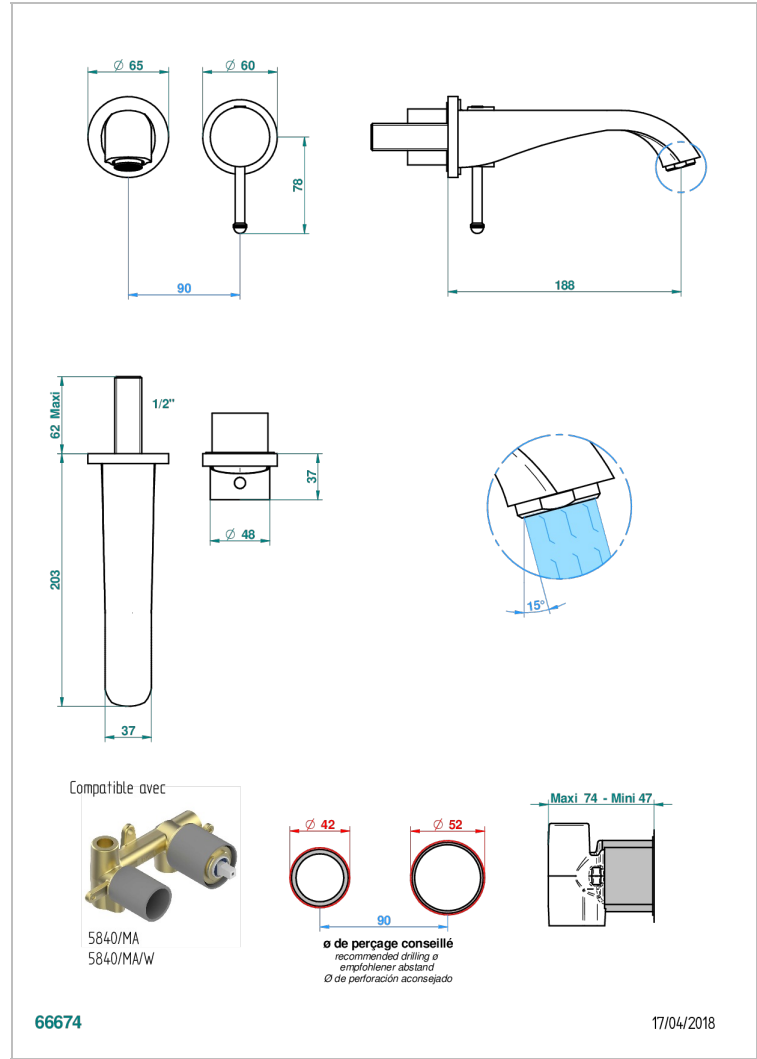

# MOSSI CLEAR CRYSTAL

A2N-6541B

THG  
PARIS

Trim only for Built-in basin mixer with spout (two x 1/2" inlets and one 1/2" outlet), without waste

## CHARACTERISTIC

- Mossi Clear crystal
- Trim only for Built-in basin mixer with spout (two x 1/2" inlets and one 1/2" outlet), without waste

## RELATED SKU'S

- Ref. G00-5840/MA/W Rough parts for concealed wall-mounted mixer with 1/2" outlet, for WC douche - WRAS approved