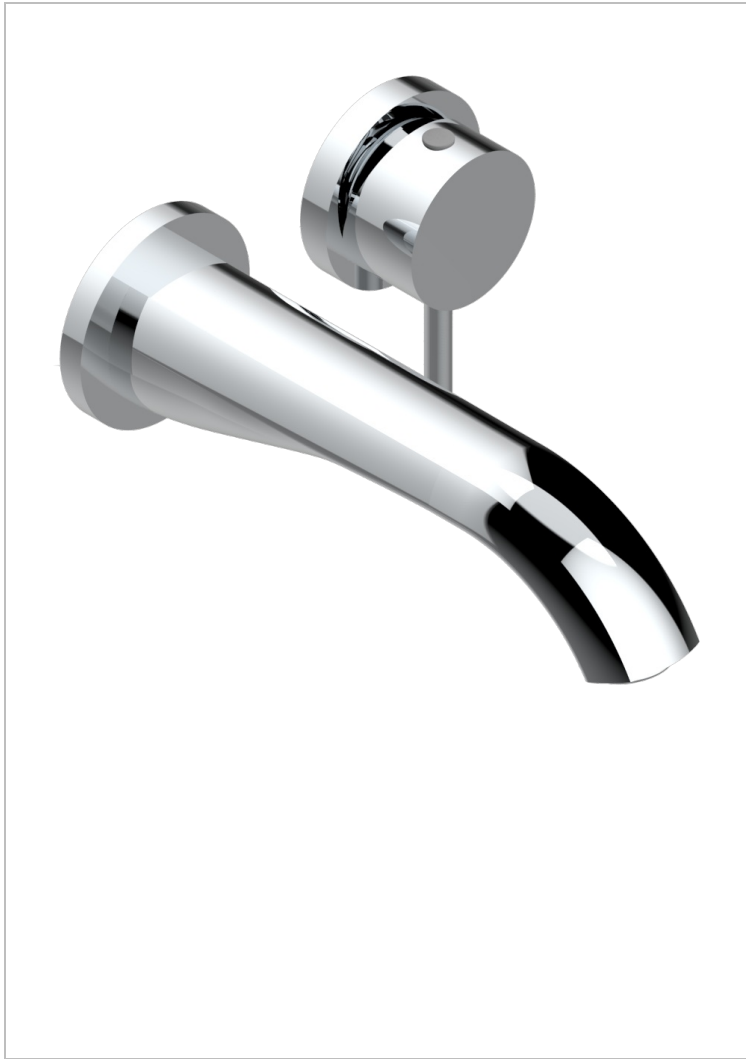

# MOSSI CLEAR CRYSTAL

A2N-6541B

THG  
PARIS

Trim only for Built-in basin mixer with spout (two x 1/2" inlets and one 1/2" outlet), without waste

## CHARACTERISTIC

- Mossi Clear crystal
- Trim only for Built-in basin mixer with spout (two x 1/2" inlets and one 1/2" outlet), without waste

## RELATED SKU'S

- Ref. G00-5840/MA/W Rough parts for concealed wall-mounted mixer with 1/2" outlet, for WC douche - WRAS approved

## AVAILABLE FINITIONS

Antique nickel - H28  
Black ceram - D30  
Blush PVD - H62  
Brass color PVD - H49  
Brown bronze color PVD - F33  
Gold color PVD - H52

Graphite PVD - H64  
Lacquered light bronze - D01  
Matt Umber PVD - H67  
Matt blush PVD - H60  
Matt brass color PVD - H50  
Matt brown bronze color PVD - F34