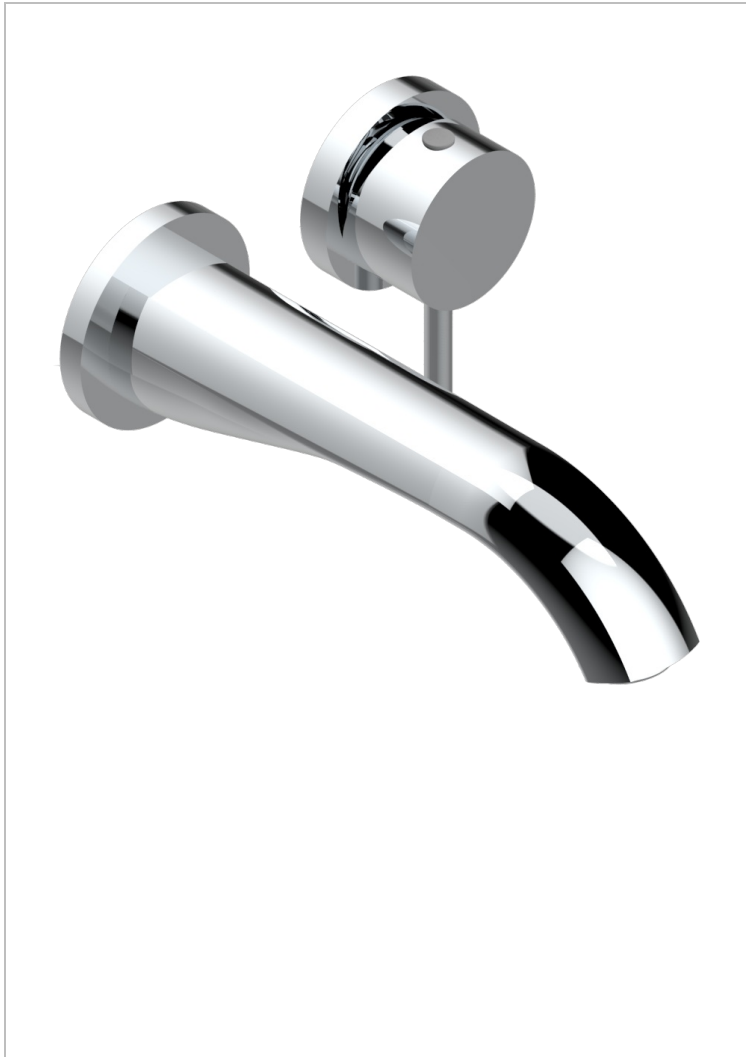

# MOSSI CLEAR CRYSTAL

A2N-6541B

THG  
PARIS

Trim only for Built-in basin mixer with spout (two x 1/2" inlets and one 1/2" outlet), without waste

## CHARACTERISTIC

- Mossi Clear crystal
- Trim only for Built-in basin mixer with spout (two x 1/2" inlets and one 1/2" outlet), without waste

## RELATED SKU'S

- Ref. G00-5840/MA/W Rough parts for concealed wall-mounted mixer with 1/2" outlet, for WC douche - WRAS approved

## AVAILABLE FINITIONS

Antique nickel - H28  
Black ceram - D30  
Blush PVD - H62  
Brass color PVD - H49  
Brown bronze color PVD - F33  
Gold color PVD - H52

Graphite PVD - H64  
Lacquered light bronze - D01  
Matt Umber PVD - H67  
Matt blush PVD - H60  
Matt brass color PVD - H50  
Matt brown bronze color PVD - F34