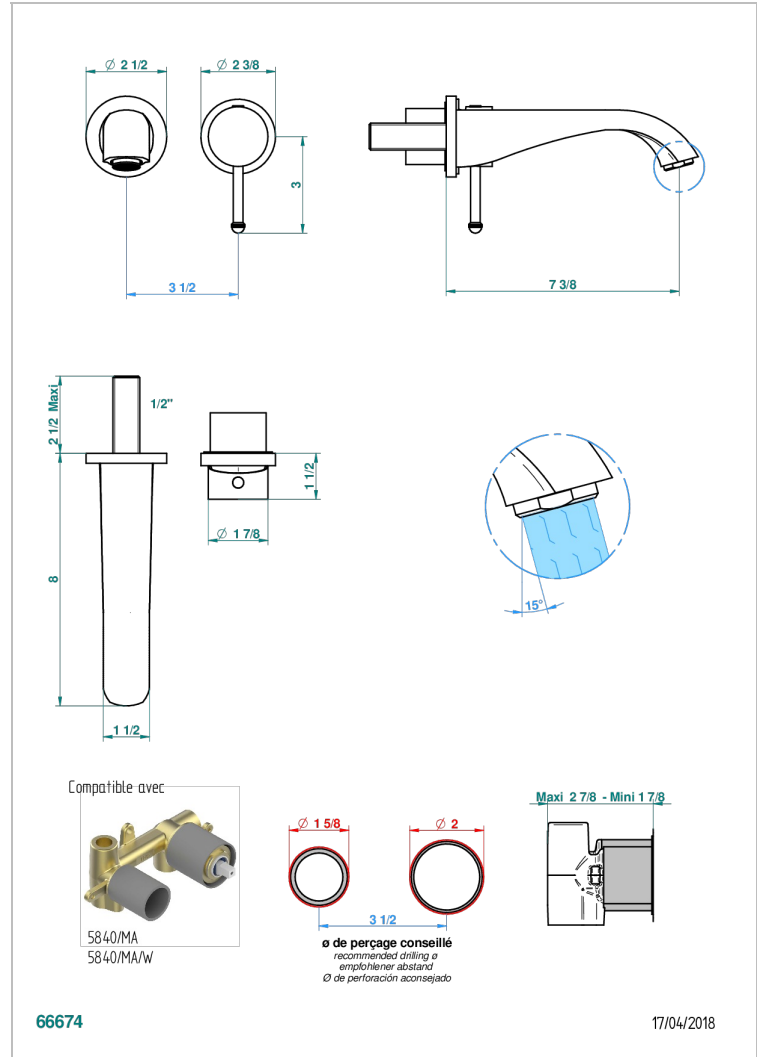

# MOSSI CLEAR CRYSTAL

A2N-6541B

THG  
PARIS

Trim only for Built-in basin mixer with spout (two x 1/2" inlets and one 1/2" outlet), without waste

## CHARACTERISTIC

- Mossi Clear crystal
- Trim only for Built-in basin mixer with spout (two x 1/2" inlets and one 1/2" outlet), without waste

## RELATED SKU'S

- Ref. G00-5840/MA/W Rough parts for concealed wall-mounted mixer with 1/2" outlet, for WC douche - WRAS approved