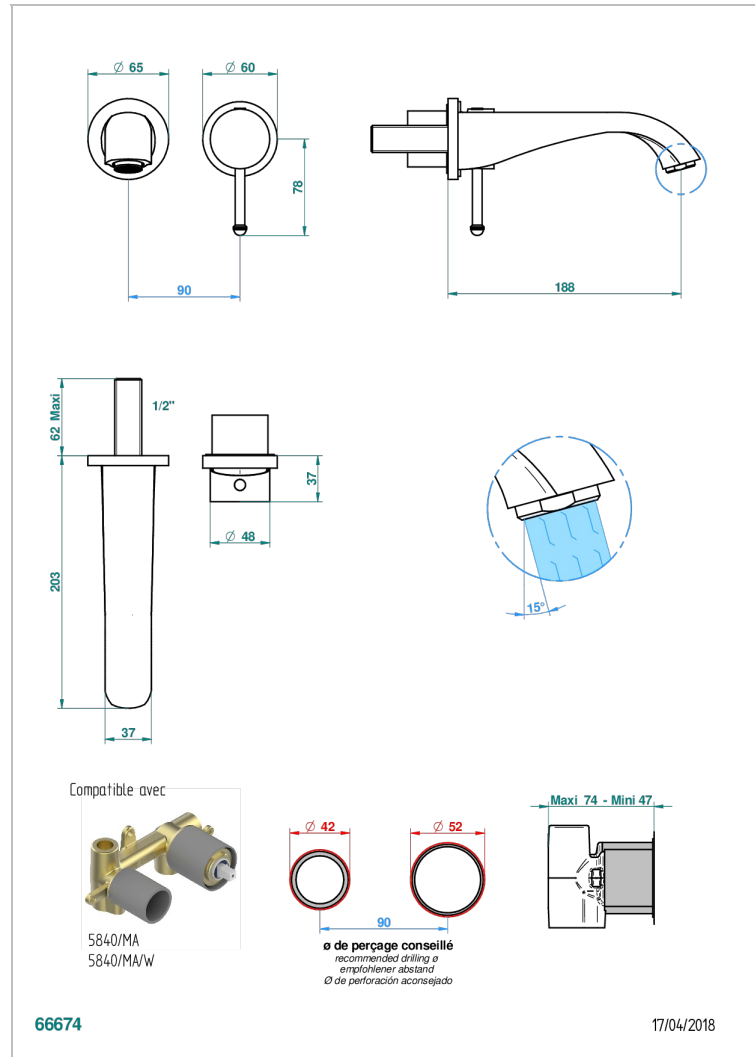

MOSSI CLEAR CRYSTAL

A2N-6541B

THG
PARIS

Trim only for Built-in basin mixer with spout (two x 1/2" inlets and one 1/2" outlet), without waste

CHARACTERISTIC

- Mossi Clear crystal
- Trim only for Built-in basin mixer with spout (two x 1/2" inlets and one 1/2" outlet), without waste

RELATED SKU'S

- Ref. G00-5840/MA Rough parts for concealed wall-mounted mixer with 1/2" outlet

AVAILABLE FINITIONS

Antique nickel - H28
Black ceram - D30
Blush PVD - H62
Brass color PVD - H49
Brown bronze color PVD - F33
Gold color PVD - H52