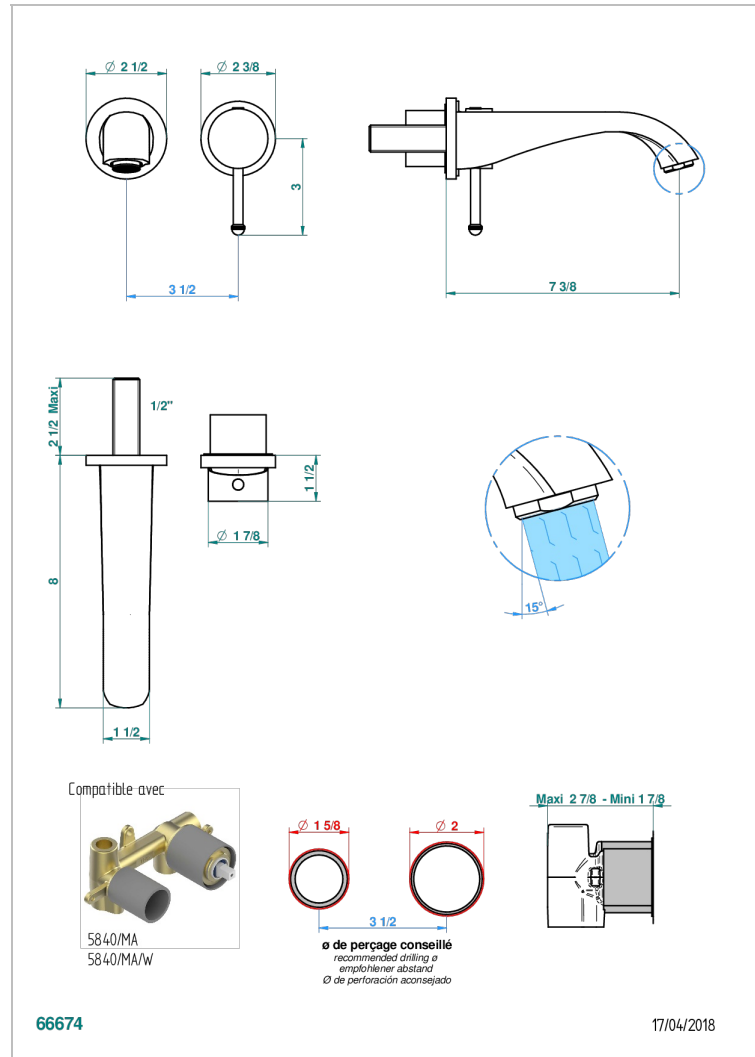

MOSSI CLEAR CRYSTAL

A2N-6541B

THG[®]
PARIS

Trim only for Built-in basin mixer with spout (two x 1/2" inlets and one 1/2" outlet), without waste

CHARACTERISTIC

- Mossi Clear crystal
- Trim only for Built-in basin mixer with spout (two x 1/2" inlets and one 1/2" outlet), without waste

RELATED SKU'S

- Ref. G00-5840/MA Rough parts for concealed wall-mounted mixer with 1/2" outlet

AVAILABLE FINITIONS

Antique nickel - H28
Black ceram - D30
Blush PVD - H62
Brass color PVD - H49
Brown bronze color PVD - F33
Gold color PVD - H52