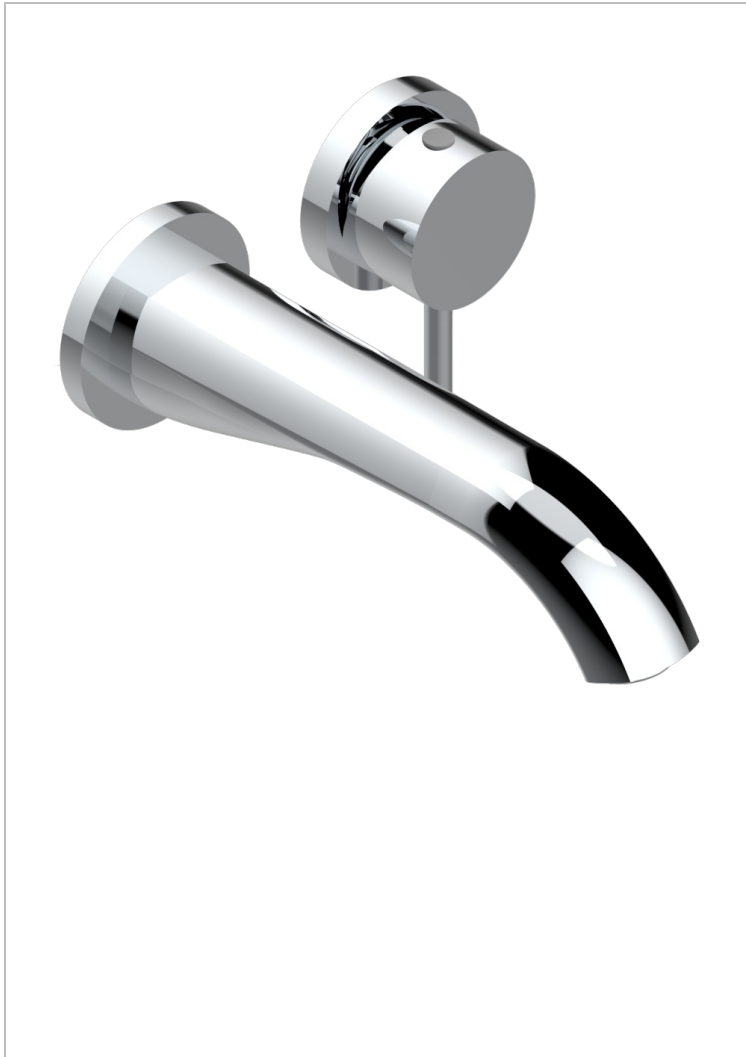

MOSSI CLEAR CRYSTAL

A2N-6541B

THG[®]
PARIS

Trim only for Built-in basin mixer with spout (two x 1/2" inlets and one 1/2" outlet), without waste

CHARACTERISTIC

- Mossi Clear crystal
- Trim only for Built-in basin mixer with spout (two x 1/2" inlets and one 1/2" outlet), without waste

RELATED SKU'S

- Ref. G00-5840/MA Rough parts for concealed wall-mounted mixer with 1/2" outlet

AVAILABLE FINITIONS

Antique nickel - H28
Black ceram - D30
Blush PVD - H62
Brass color PVD - H49
Brown bronze color PVD - F33
Gold color PVD - H52

Nickel color PVD - H55
Polished chrome (color finish) - A02
Polished chrome / Polished gold (color finish) - G02
Polished gold (color finish) - F01
Polished nickel - B01
Soft gold - F30

Soft matt gold - F31
Umber PVD - H66
Varnished matt antique red copper (color finish) - H07