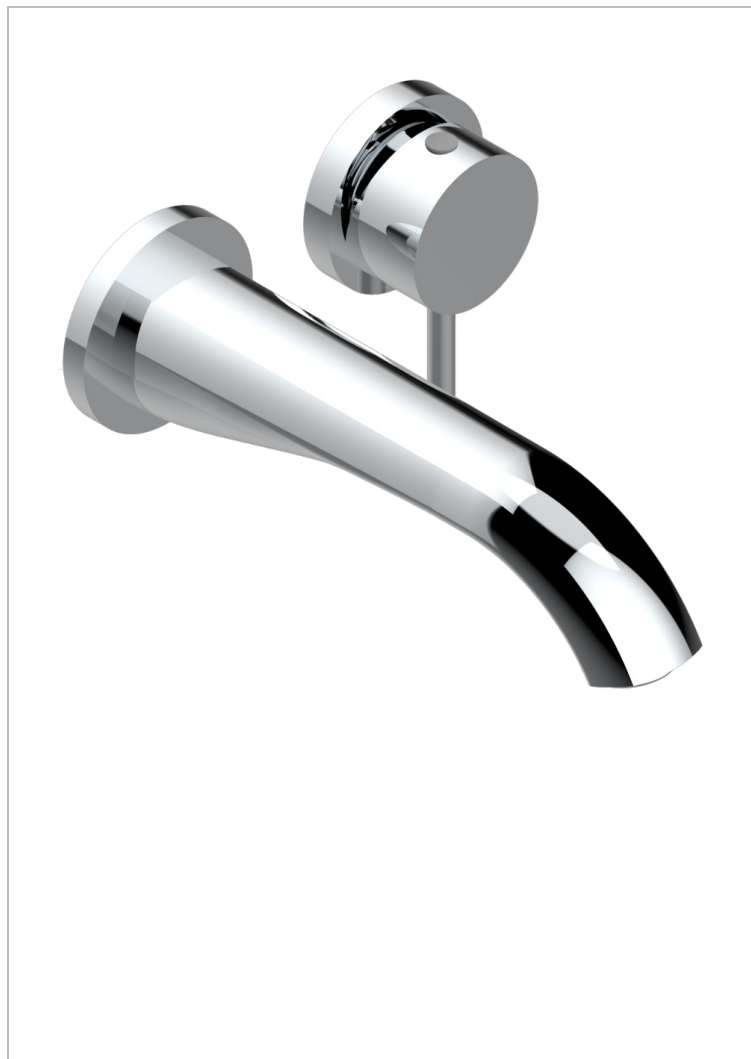

MOSSI CLEAR CRYSTAL

A2N-6541B

THG[®]
PARIS

Trim only for Built-in basin mixer with spout (two x 1/2" inlets and one 1/2" outlet), without waste

特色

- Mossi Clear crystal
- Trim only for Built-in basin mixer with spout (two x 1/2" inlets and one 1/2" outlet), without waste

相关的SKU

- Ref. G00-5840/MA 卫浴套装, 含: 入墙式弯管出水管, 1米25强化软管, 触控式花洒和托勾, 美国标准

可选饰面

Black ceram - D30
Blush PVD - H62
Graphite PVD - H64
Matt Umber PVD - H67
Matt blush PVD - H60
Matt graphite PVD - H65

PVD哑光棕铜 - F34
PVD哑光金 - H53
PVD哑光铜 - H50
PVD哑光镍 - H56
PVD抛光铜 - H49
PVD棕铜 - F33

PVD金色 - H52
PVD镍 - H55
Umber PVD - H66
哑光复古铜 - H07
哑光浅金 - F31
哑光金 - F07

哑光铬 - C02
哑光镍 - C01
复古镍 - H28
抛光金 (24K金) - F01
抛光铬 - A02
抛光铬/抛光金 - G02

抛光镍 - B01
浅金 - F30
漆面铜 - D01

17/04/2018