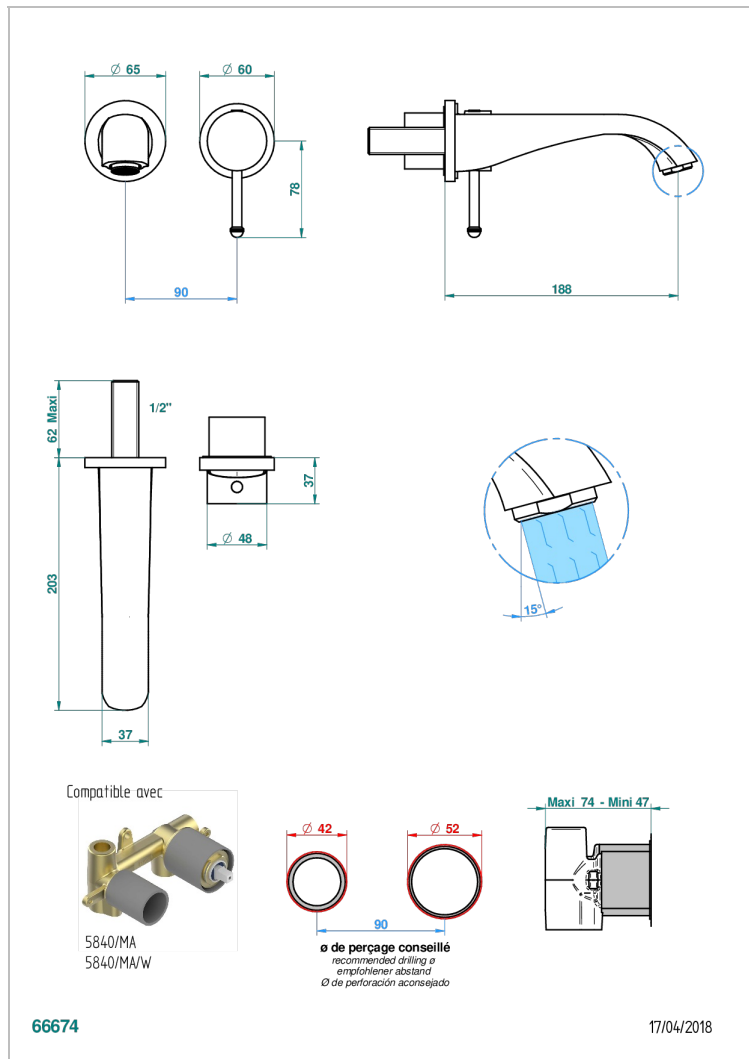

MOSSI CLEAR CRYSTAL

A2N-6541B

THG[®]
PARIS

Trim only for Built-in basin mixer with spout (two x 1/2" inlets and one 1/2" outlet), without waste

特色

- Mossi Clear crystal
- Trim only for Built-in basin mixer with spout (two x 1/2" inlets and one 1/2" outlet), without waste

相关的SKU

- Ref. G00-5840/MA 卫浴套装, 含: 入墙式弯管出水管, 1米25强化软管, 触控式花洒和托勾, 美国标准

可选饰面

Black ceram - D30
Blush PVD - H62
Graphite PVD - H64
Matt Umber PVD - H67
Matt blush PVD - H60
Matt graphite PVD - H65

PVD哑光棕铜 - F34
PVD哑光金 - H53
PVD哑光铜 - H50
PVD哑光镍 - H56
PVD抛光铜 - H49
PVD棕铜 - F33