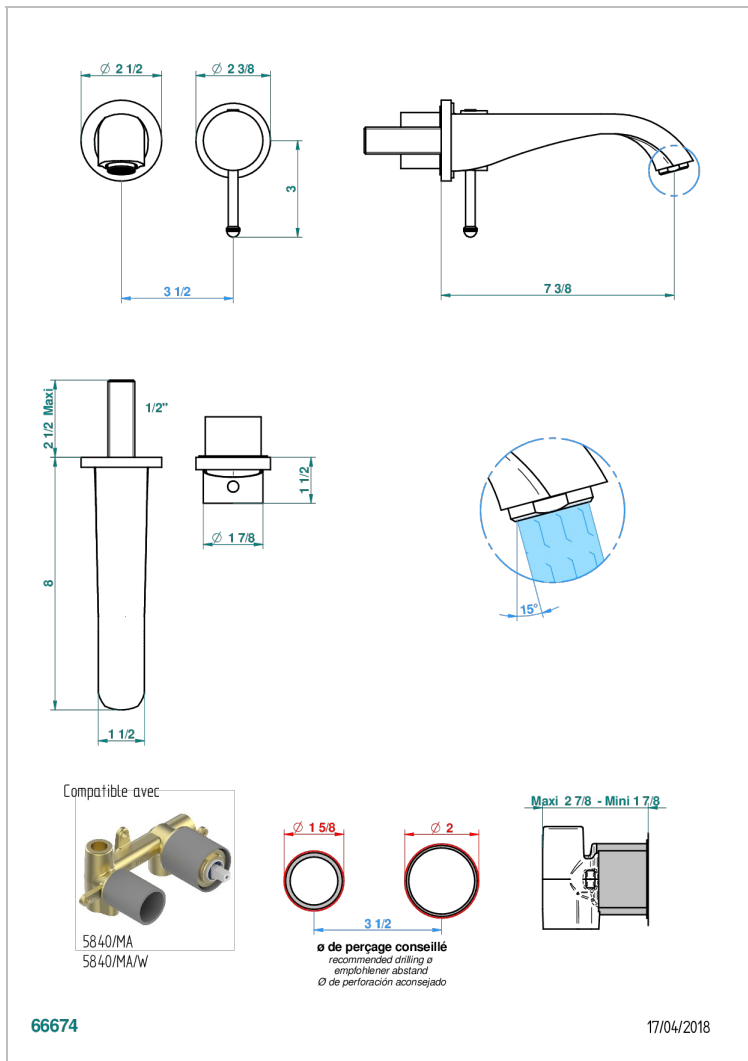

MOSSI CRISTAL NEGRO

A2N-6541B

Trim only for Built-in basin mixer with spout (two x 1/2" inlets and one 1/2" outlet), without waste

CARACTERÍSTICAS

- Mossi cristal negro
- Trim only for Built-in basin mixer with spout (two x 1/2" inlets and one 1/2" outlet), without waste

PRODUCTOS RELACIONADOS

- Ref. G00-5840/MA Parte empotrada para mezclador mural con salida hembra ½

ACABADOS DISPONIBLES

Bronce claro - D01
Cerámica negra mate - D30
Cobre viejo mate - H07
Cromo - A02
Cromo / dorado - G02
Cromo mate - C02