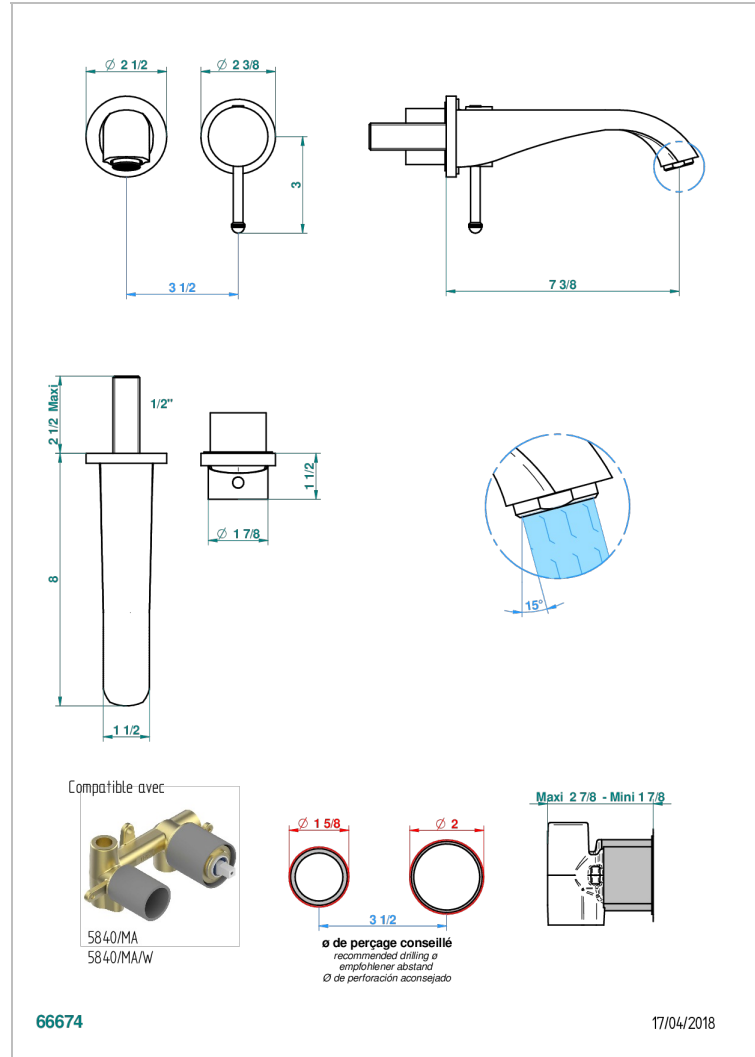

MOSSI CLEAR CRYSTAL

A2N-6541B

THG
PARIS

Trim only for Built-in basin mixer with spout (two x 1/2" inlets and one 1/2" outlet), without waste

CHARACTERISTIC

- Mossi Clear crystal
- Trim only for Built-in basin mixer with spout (two x 1/2" inlets and one 1/2" outlet), without waste

RELATED SKU'S

- Ref. G00-5840/MA Rough parts for concealed wall-mounted mixer with 1/2" outlet

AVAILABLE FINITIONS

Antique nickel - H28
Black ceram - D30
Blush PVD - H62
Brass color PVD - H49
Brown bronze color PVD - F33
Gold color PVD - H52