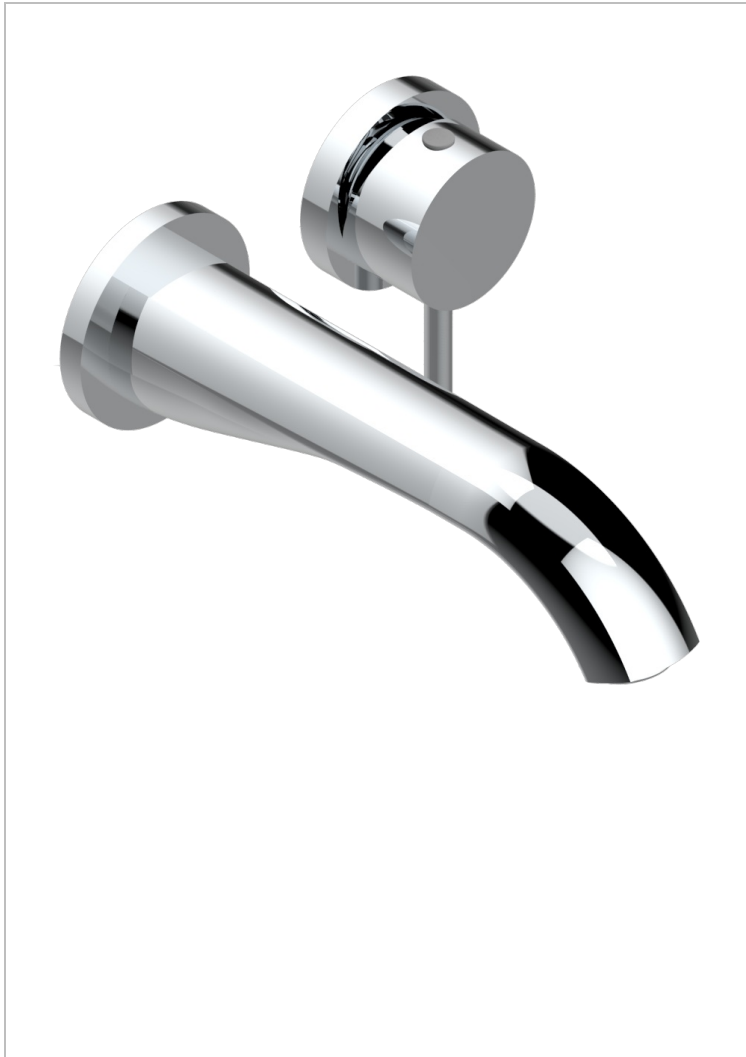

MOSSI CLEAR CRYSTAL

A2N-6541B

THG
PARIS

Trim only for Built-in basin mixer with spout (two x 1/2" inlets and one 1/2" outlet), without waste

CHARACTERISTIC

- Mossi Clear crystal
- Trim only for Built-in basin mixer with spout (two x 1/2" inlets and one 1/2" outlet), without waste

RELATED SKU'S

- Ref. G00-5840/MA Rough parts for concealed wall-mounted mixer with 1/2" outlet

AVAILABLE FINITIONS

Antique nickel - H28
Black ceram - D30
Blush PVD - H62
Brass color PVD - H49
Brown bronze color PVD - F33
Gold color PVD - H52

Nickel color PVD - H55
Polished chrome (color finish) - A02
Polished chrome / Polished gold (color finish) - G02
Polished gold (color finish) - F01
Polished nickel - B01
Soft gold - F30

Soft matt gold - F31
Umber PVD - H66
Varnished matt antique red copper (color finish) - H07