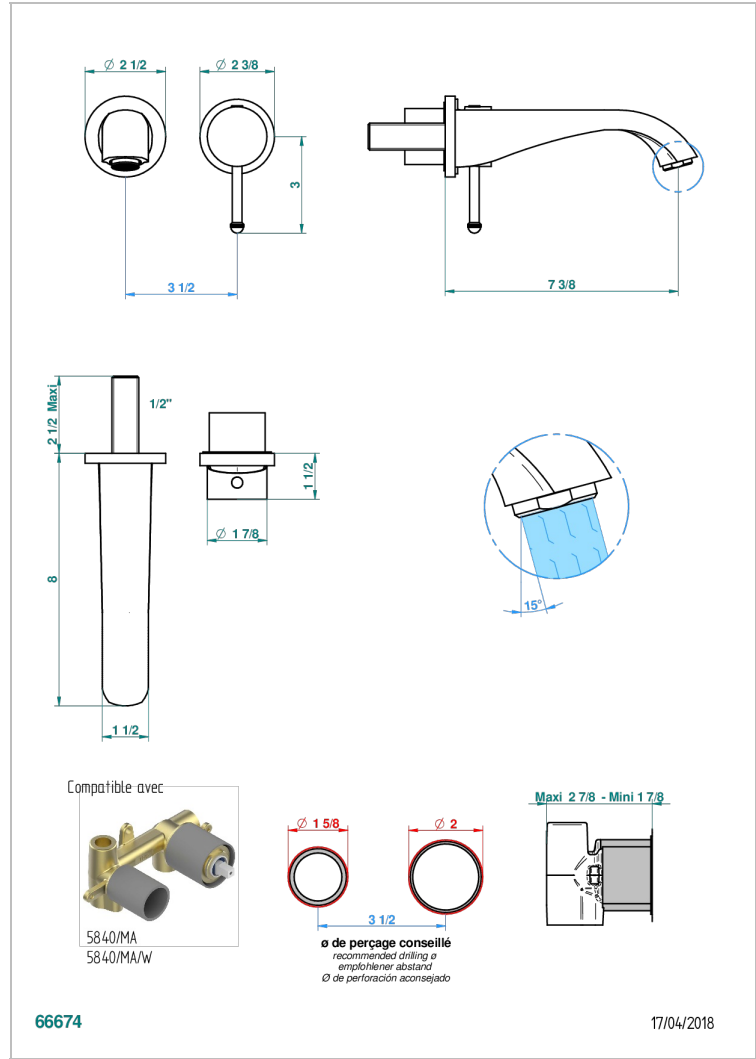

# MOSSI CLEAR CRYSTAL

A2N-6541B

THG<sup>®</sup>  
PARIS

Trim only for Built-in basin mixer with spout (two x 1/2" inlets and one 1/2" outlet), without waste

## 特色

- Mossi Clear crystal
- Trim only for Built-in basin mixer with spout (two x 1/2" inlets and one 1/2" outlet), without waste

## 相关的SKU

- Ref. G00-5840/MA 卫浴套装，含：入墙式弯管出水管，1米25强化软管，触控式花洒和托勾，美国标准