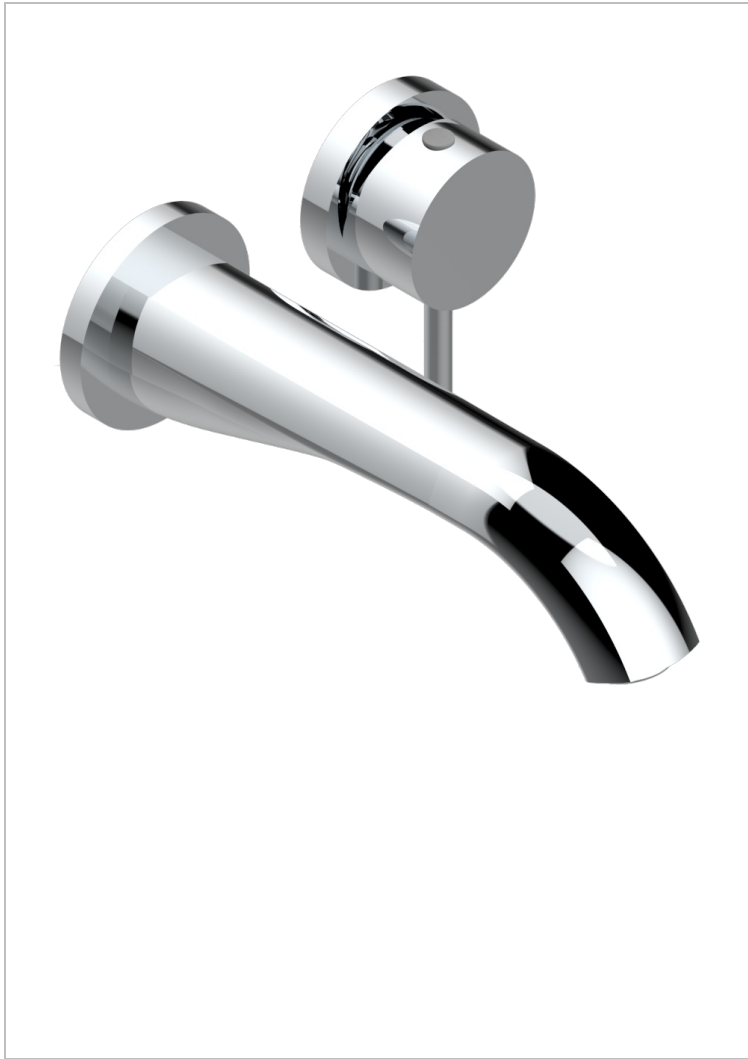

# MOSSI CLEAR CRYSTAL

A2N-6541B

THG<sup>®</sup>  
PARIS

Trim only for Built-in basin mixer with spout (two x 1/2" inlets and one 1/2" outlet), without waste

## 特色

- Mossi Clear crystal
- Trim only for Built-in basin mixer with spout (two x 1/2" inlets and one 1/2" outlet), without waste

## 相关的SKU

- Ref. G00-5840/MA 卫浴套装，含：入墙式弯管出水管，1米25强化软管，触控式花洒和托勾，美国标准