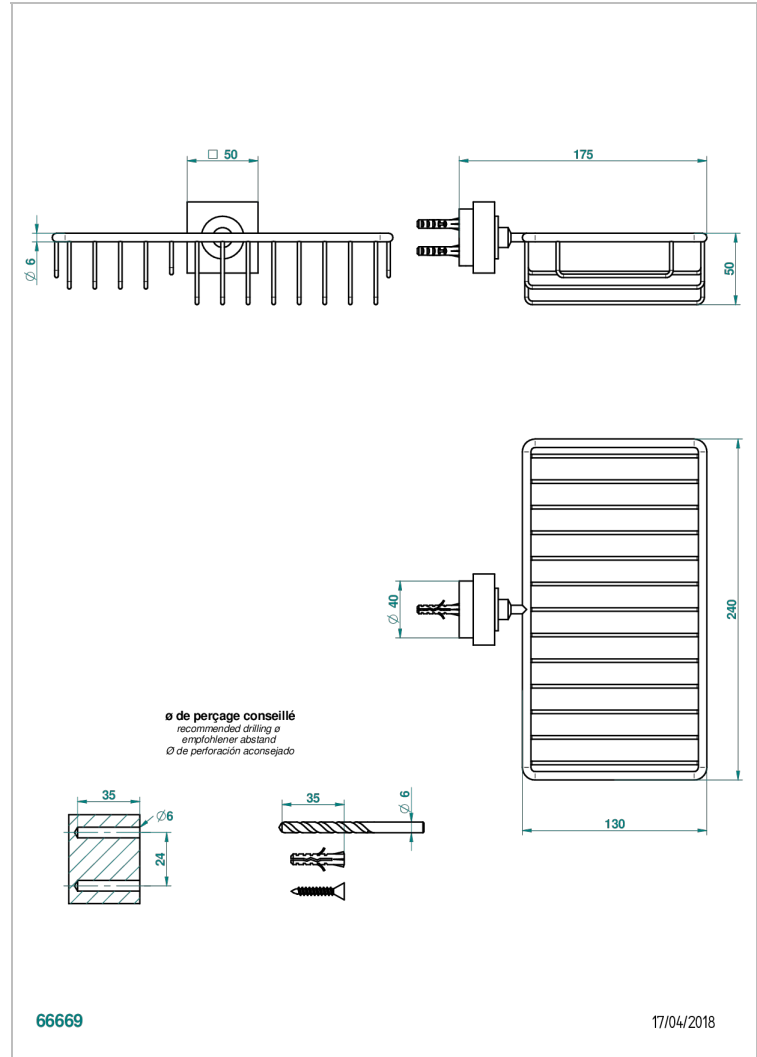

MONTAIGNE VENUS WHITE MARBLE WITH LEVER HANDLES

G3W-2620

Soap and sponge holder, wall mounted

CHARACTERISTIC

- Montaigne Vénus white marble with lever handles
- Soap and sponge holder, wall mounted

AVAILABLE FINITIONS