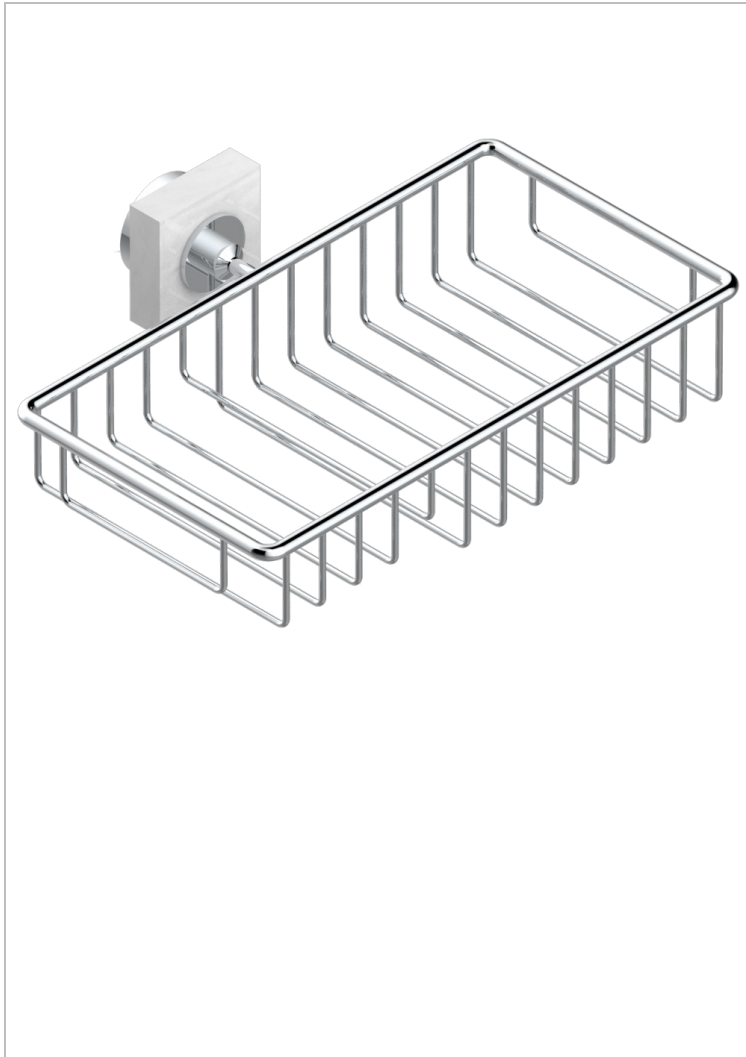

MONTAIGNE VENUS WHITE MARBLE WITH LEVER HANDLES

G3W-2620

Soap and sponge holder, wall mounted

CHARACTERISTIC

- Montaigne Vénus white marble with lever handles
- Soap and sponge holder, wall mounted

AVAILABLE FINITIONS

Black ceram - D30
Blush PVD - H62
Brass color PVD - H49
Brown bronze color PVD - F33
Chrome polished - A02
Chrome polished / gold polished - G02

Copper antique matt, coated - H07
Gold color PVD - H52
Gold mat - F07
Gold polished - F01
Graphite PVD - H64
Light coated bronze - D01