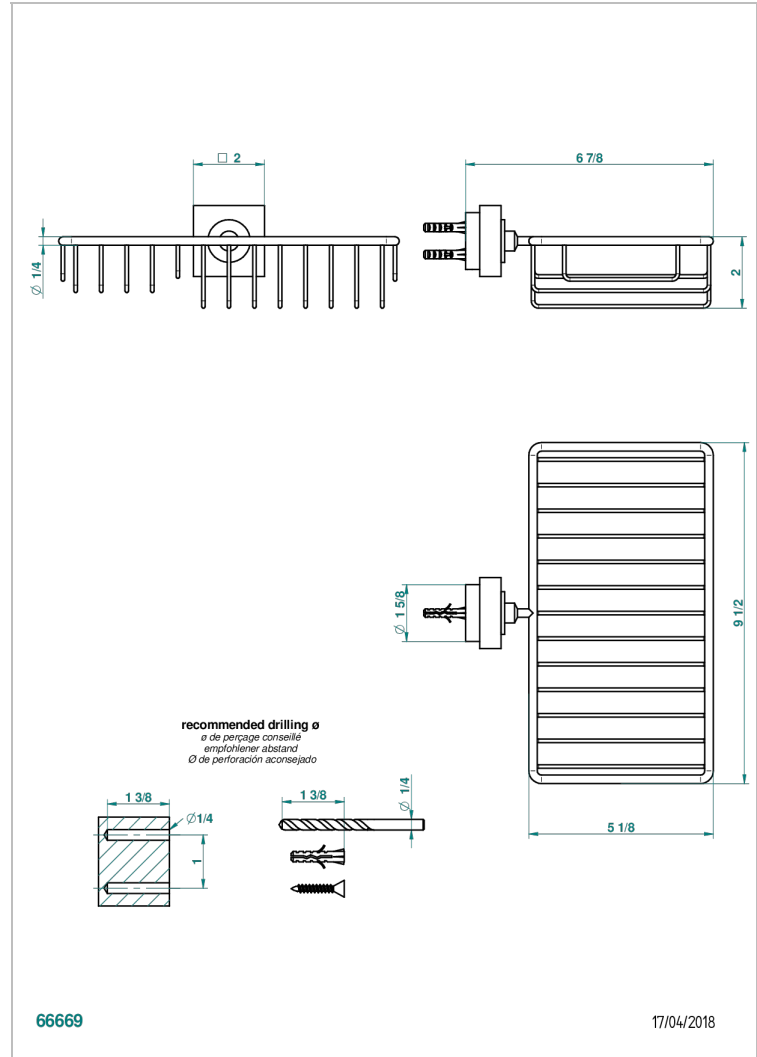

MONTAIGNE VENUS WHITE MARBLE WITH LEVER HANDLES

G3W-2620

Soap and sponge holder, wall mounted

CHARACTERISTIC

- Montaigne Vénus white marble with lever handles
- Soap and sponge holder, wall mounted

AVAILABLE FINITIONS