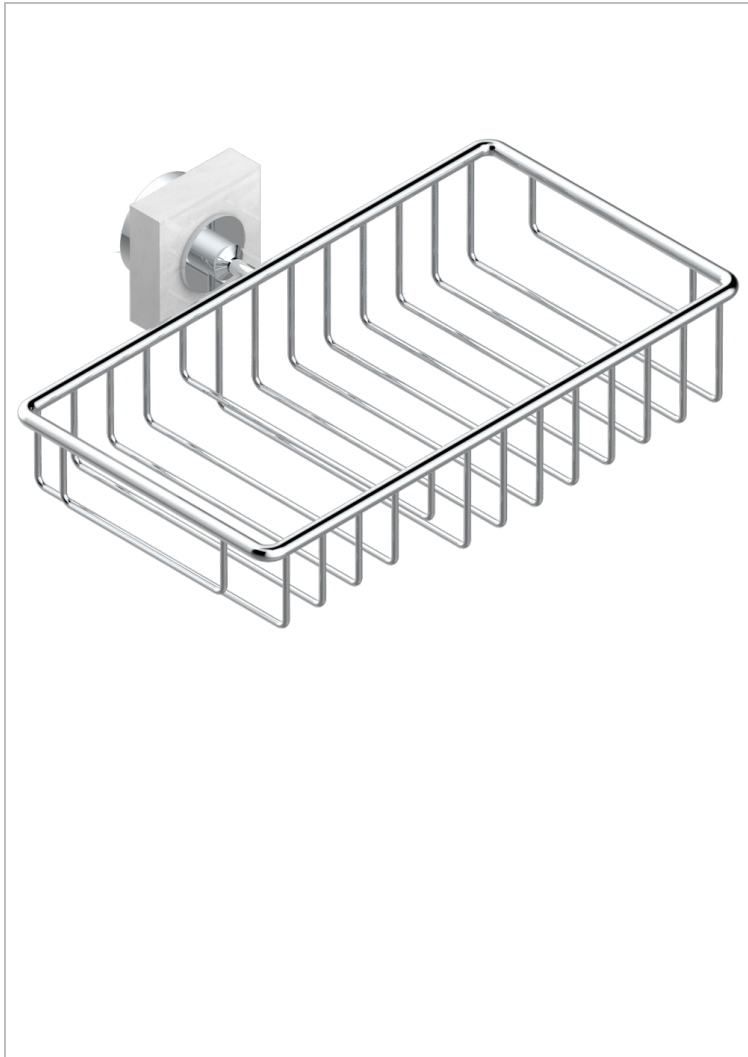

MONTAIGNE VENUS WHITE MARBLE

G3V-2620

Soap and sponge holder, wall mounted

THG[®]
PARIS

CHARACTERISTIC

- Montaigne Vénus white marble
- Soap and sponge holder, wall mounted

AVAILABLE FINITIONS

Black ceram - D30
Blush PVD - H62
Brass color PVD - H49
Brown bronze color PVD - F33
Chrome polished - A02
Chrome polished / gold polished - G02

Copper antique matt, coated - H07
Gold color PVD - H52
Gold mat - F07
Gold polished - F01
Graphite PVD - H64
Light coated bronze - D01

Matt Umber PVD - H67
Matt blush PVD - H60
Matt brass color PVD - H50
Matt brown bronze color PVD - F34
Matt chrome (American satin) - C02
Matt gold color PVD - H53