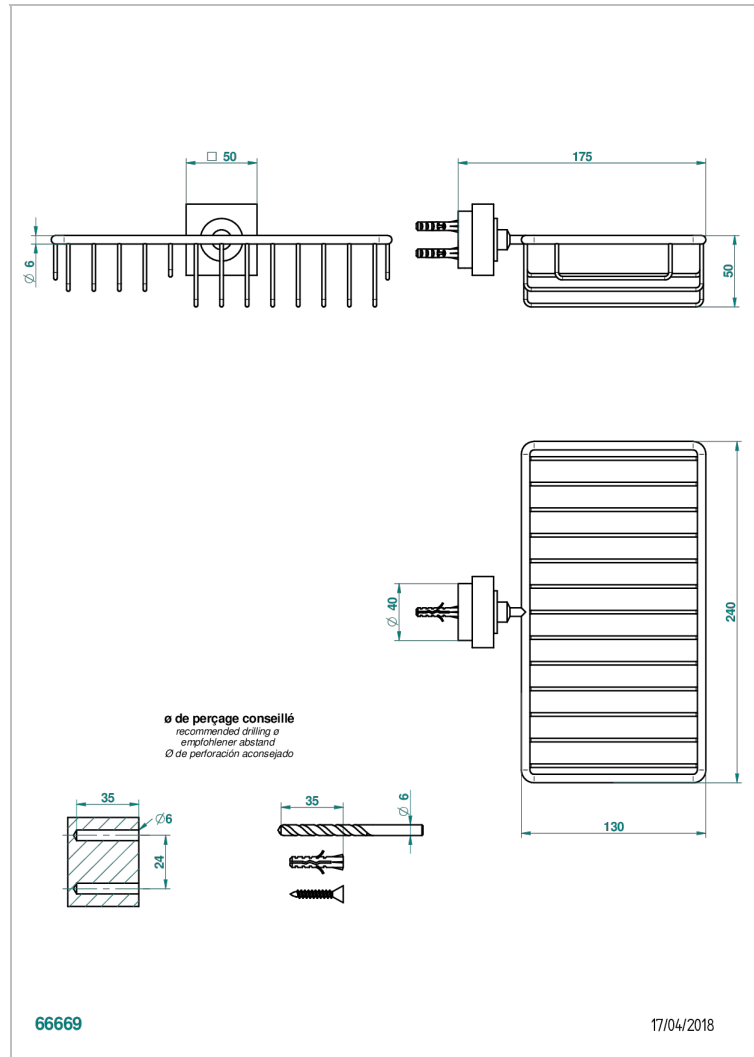

MONTAIGNE VENUS WHITE MARBLE

G3V-2620

Soap and sponge holder, wall mounted

THG[®]
PARIS

CHARACTERISTIC

- Montaigne Vénus white marble
- Soap and sponge holder, wall mounted

AVAILABLE FINITIONS

Black ceram - D30
Blush PVD - H62
Brass color PVD - H49
Brown bronze color PVD - F33
Chrome polished - A02
Chrome polished / gold polished - G02