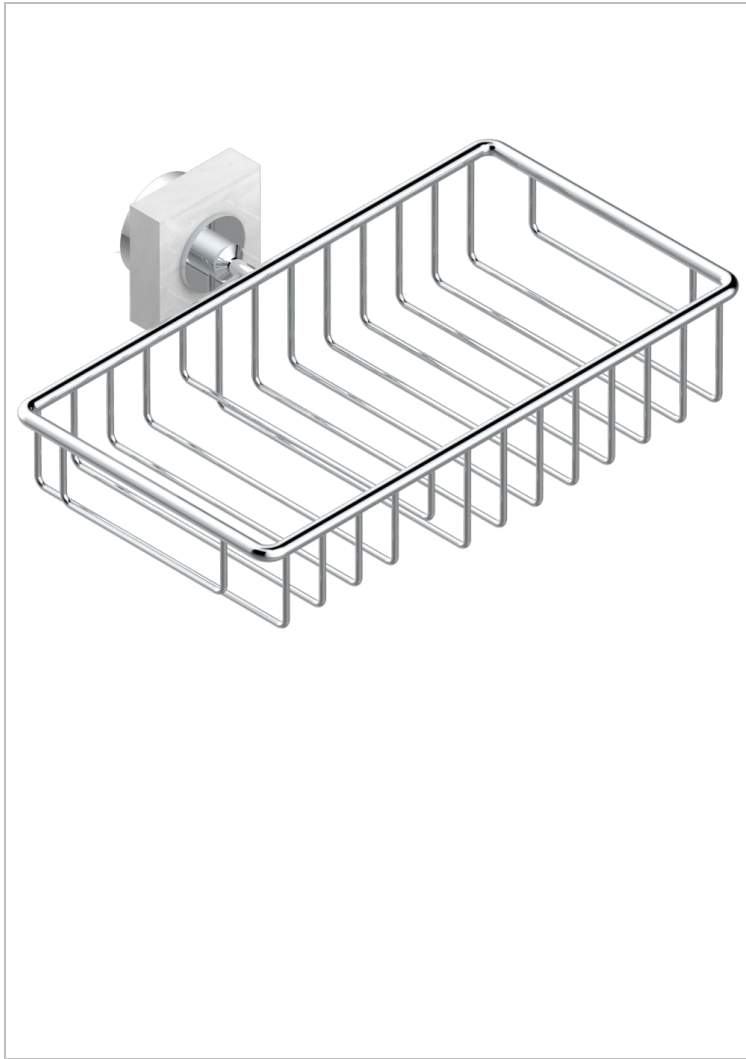

MONTAIGNE VENUS WHITE MARBLE

G3V-2620

Soap and sponge holder, wall mounted

THG[®]
PARIS

CHARACTERISTIC

- Montaigne Vénus white marble
- Soap and sponge holder, wall mounted

AVAILABLE FINITIONS

Black ceram - D30
Blush PVD - H62
Brass color PVD - H49
Brown bronze color PVD - F33
Chrome polished - A02
Chrome polished / gold polished - G02

Copper antique matt, coated - H07
Gold color PVD - H52
Gold mat - F07
Gold polished - F01
Graphite PVD - H64
Light coated bronze - D01

Matt Umber PVD - H67
Matt blush PVD - H60
Matt brass color PVD - H50
Matt brown bronze color PVD - F34
Matt chrome (American satin) - C02
Matt gold color PVD - H53

Matt graphite PVD - H65
Matt nickel (American satin) - C01
Matt nickel color PVD - H56
Nickel antique / Sovereign - H28
Nickel color PVD - H55
Nickel polished - B01

Soft gold - F30
Soft matt gold - F31
Umber PVD - H66