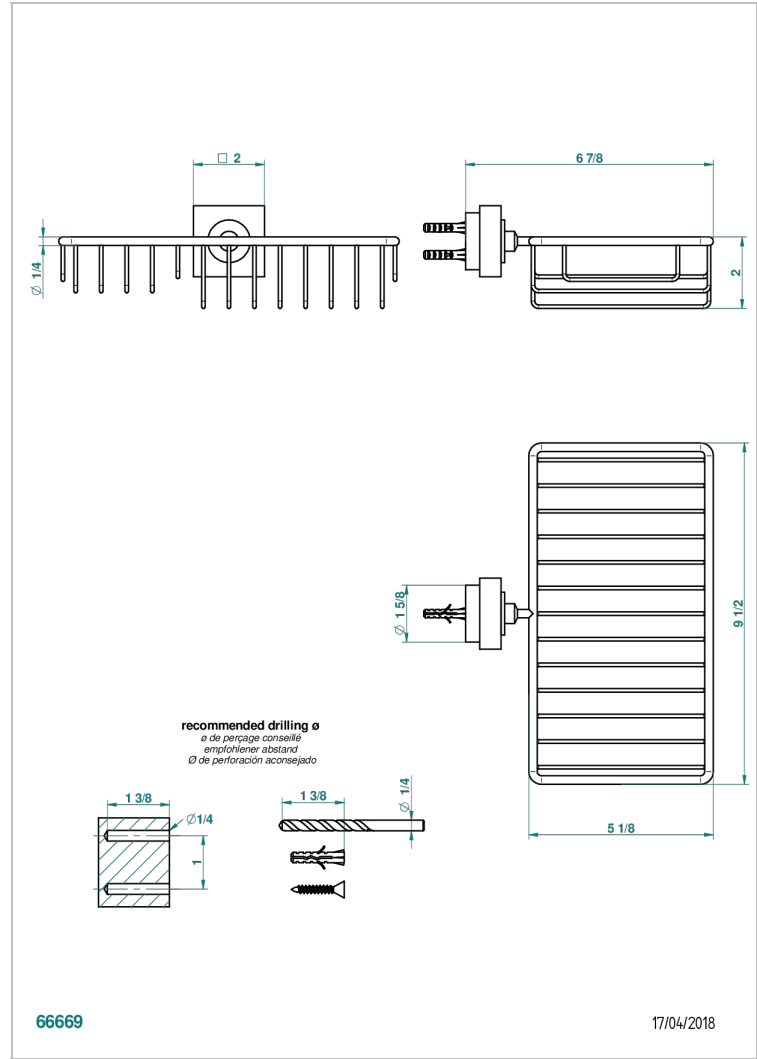

MONTAIGNE VENUS WHITE MARBLE

G3V-2620

Soap and sponge holder, wall mounted

THG[®]
PARIS

CHARACTERISTIC

- Montaigne Vénus white marble
- Soap and sponge holder, wall mounted

AVAILABLE FINITIONS

Black ceram - D30
Blush PVD - H62
Brass color PVD - H49
Brown bronze color PVD - F33
Chrome polished - A02
Chrome polished / gold polished - G02