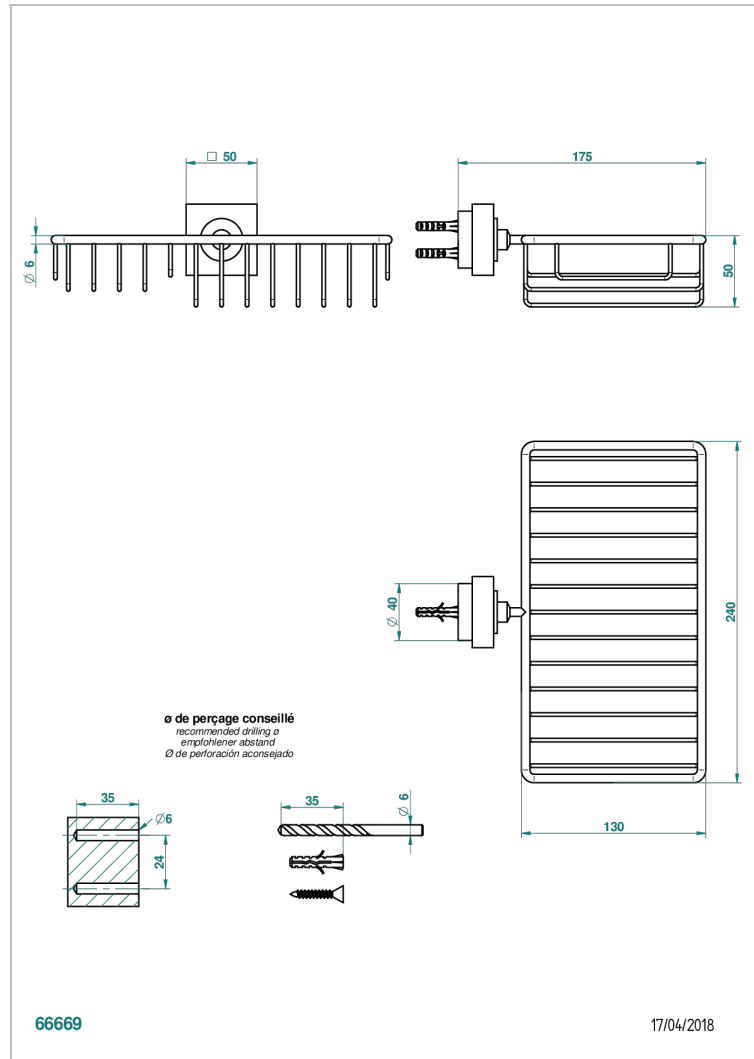

MONTAIGNE VENUS WHITE MARBLE

G3V-2620

Combined soap and sponge holder with flange, 240 x 130 mm

THG[®]
PARIS

CHARACTERISTIC

- Montaigne Venus white marble
- Combined soap and sponge holder with flange, 240 x 130 mm