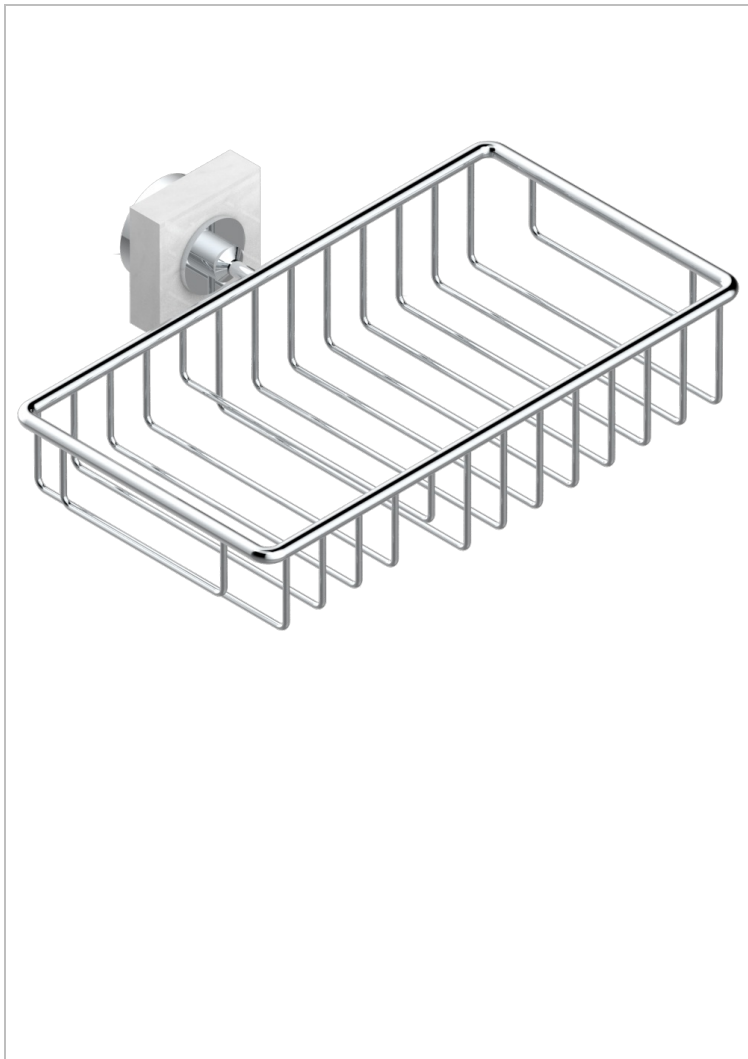

MONTAIGNE VENUS WHITE MARBLE

G3V-2620

Combined soap and sponge holder with flange, 240 x 130 mm

THG[®]
PARIS

CHARACTERISTIC

- Montaigne Venus white marble
- Combined soap and sponge holder with flange, 240 x 130 mm

AVAILABLE FINITIONS

Antique nickel - H28
Black ceram - D30
Blush PVD - H62
Brass color PVD - H49
Brown bronze color PVD - F33
Gold color PVD - H52

Graphite PVD - H64
Lacquered light bronze - D01
Matt Umber PVD - H67
Matt blush PVD - H60
Matt brass color PVD - H50
Matt brown bronze color PVD - F34