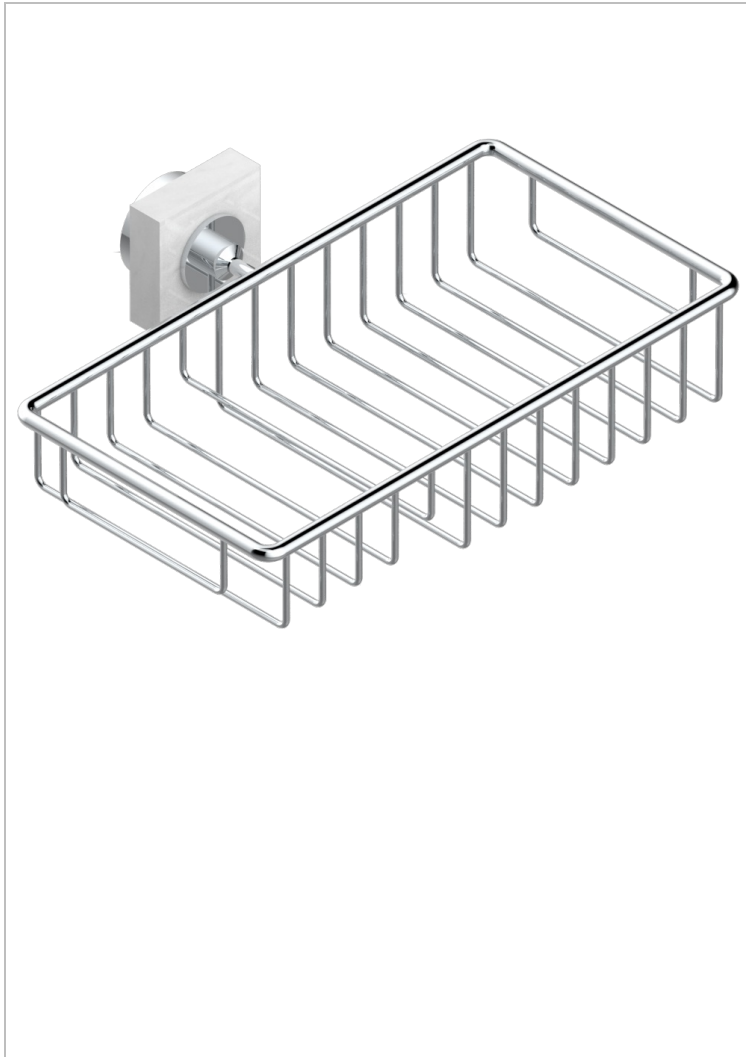

# MONTAIGNE VENUS WHITE MARBLE

G3V-2620

Combined soap and sponge holder with flange, 240 x 130 mm

## CHARACTERISTIC

- Montaigne Venus white marble
- Combined soap and sponge holder with flange, 240 x 130 mm

## AVAILABLE FINITIONS

Antique nickel - H28  
Black ceram - D30  
Blush PVD - H62  
Brass color PVD - H49  
Brown bronze color PVD - F33  
Gold color PVD - H52

Graphite PVD - H64  
Lacquered light bronze - D01  
Matt Umber PVD - H67  
Matt blush PVD - H60  
Matt brass color PVD - H50  
Matt brown bronze color PVD - F34