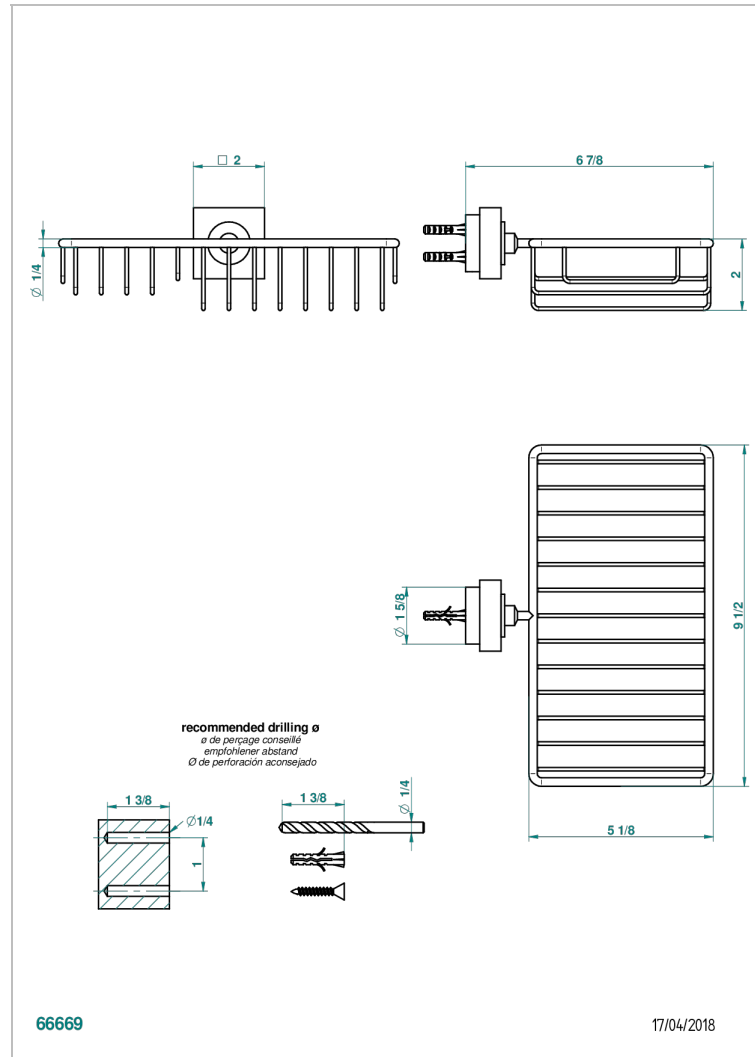

# MONTAIGNE VENUS WHITE MARBLE

G3V-2620

Combined soap and sponge holder with flange, 240 x 130 mm

## CHARACTERISTIC

- Montaigne Venus white marble
- Combined soap and sponge holder with flange, 240 x 130 mm