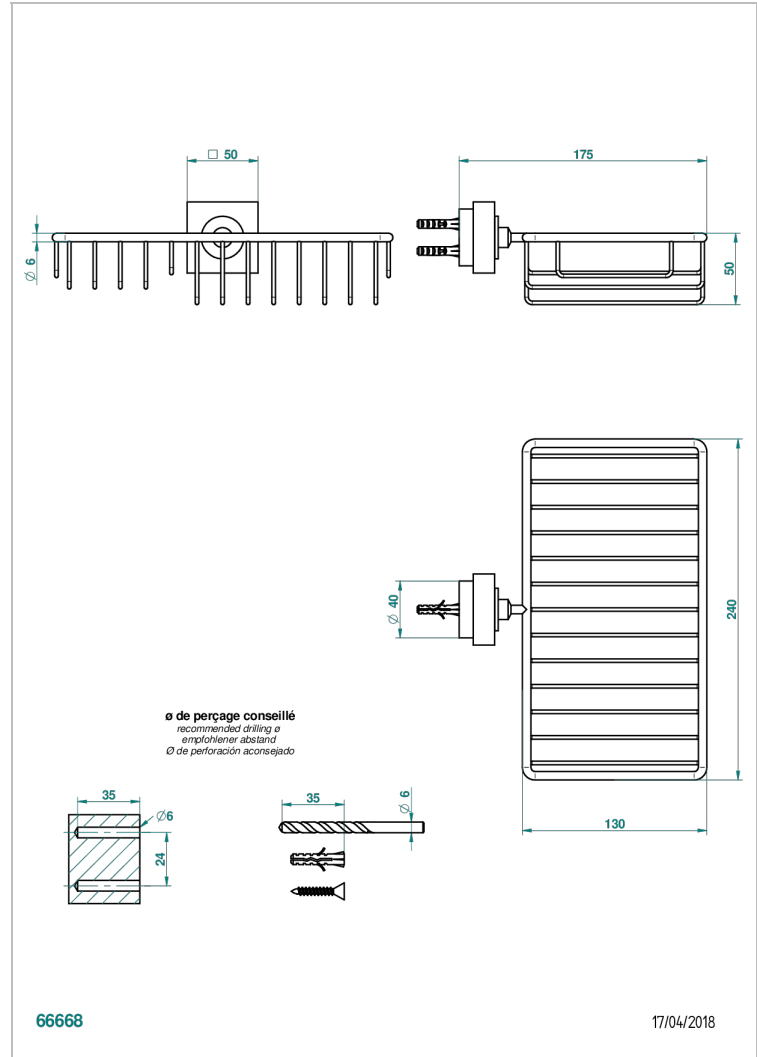

MONTAIGNE LEONARDO GREY MARBLE WITH LEVER HANDLES

G3U-2620

Soap and sponge holder, wall mounted

CHARACTERISTIC

- Montaigne Leonardo Grey marble with lever handles
- Soap and sponge holder, wall mounted

AVAILABLE FINITIONS