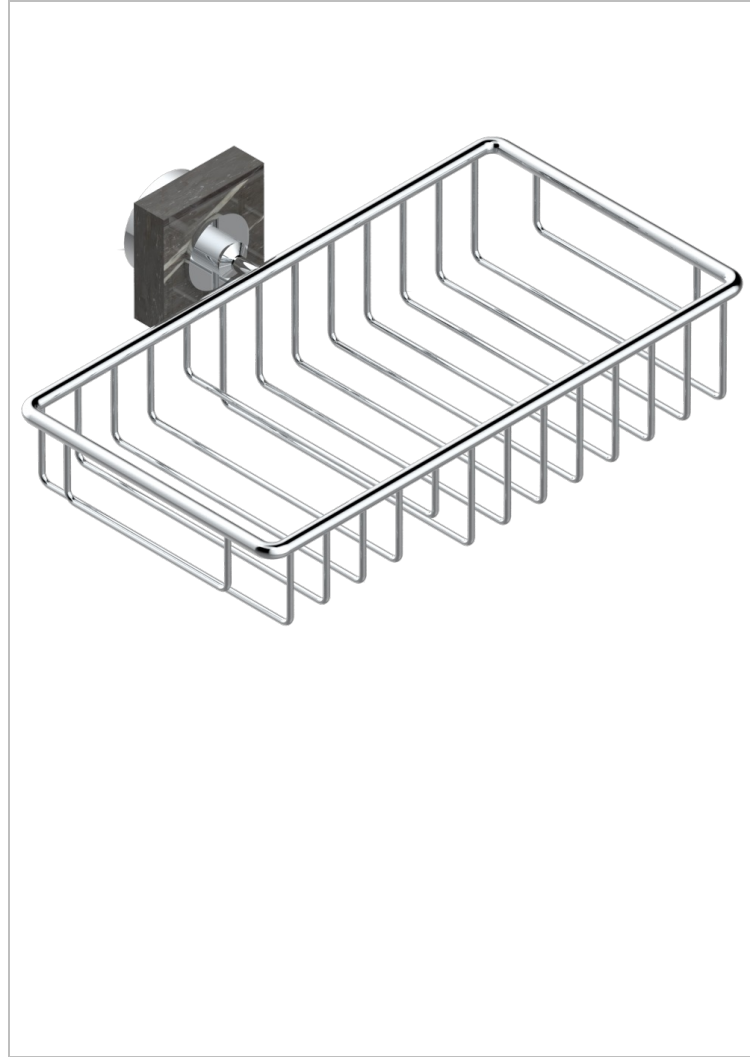

MONTAIGNE LEONARDO GREY MARBLE WITH LEVER HANDLES

G3U-2620

Soap and sponge holder, wall mounted

CHARACTERISTIC

- Montaigne Leonardo Grey marble with lever handles
- Soap and sponge holder, wall mounted

AVAILABLE FINITIONS