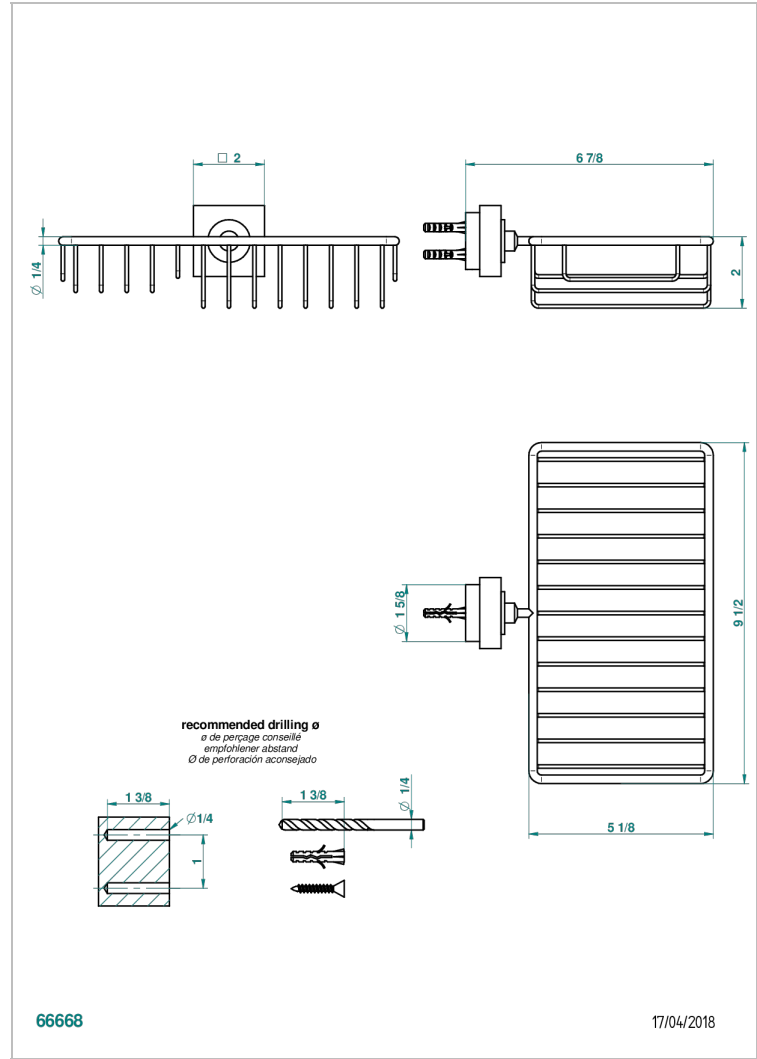

MONTAIGNE LEONARDO GREY MARBLE WITH LEVER HANDLES

G3U-2620

Soap and sponge holder, wall mounted

CHARACTERISTIC

- Montaigne Leonardo Grey marble with lever handles
- Soap and sponge holder, wall mounted

AVAILABLE FINITIONS