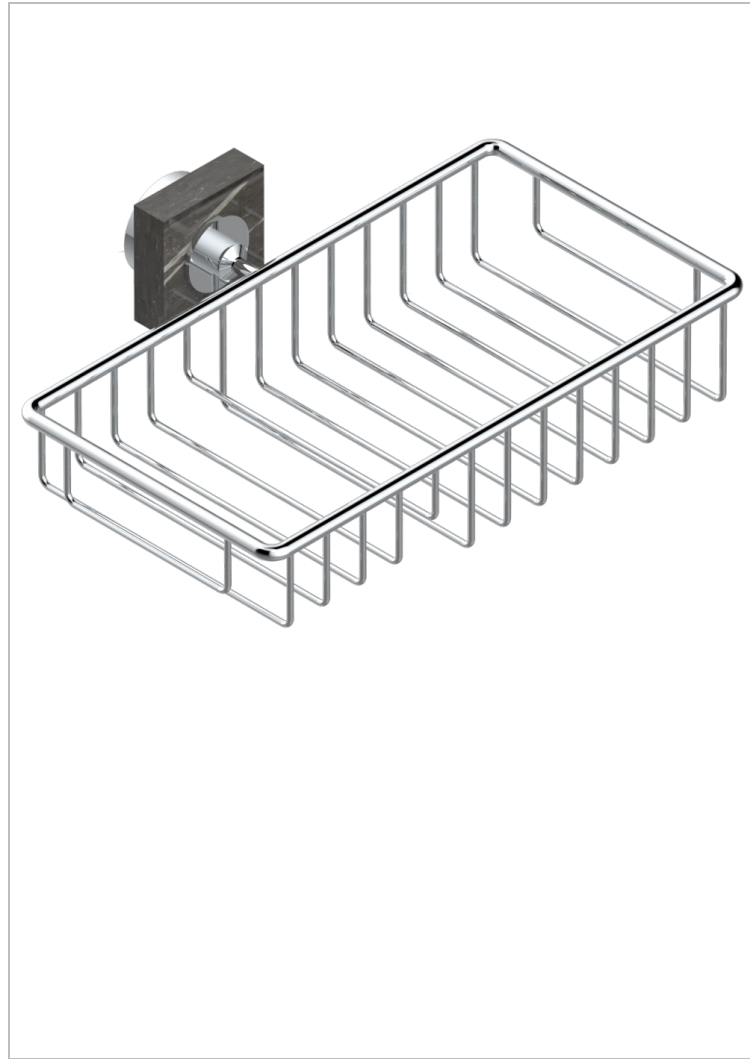

MONTAIGNE LEONARDO GREY MARBLE WITH LEVER HANDLES

G3U-2620

Soap and sponge holder, wall mounted

CHARACTERISTIC

- Montaigne Leonardo Grey marble with lever handles
- Soap and sponge holder, wall mounted

AVAILABLE FINITIONS