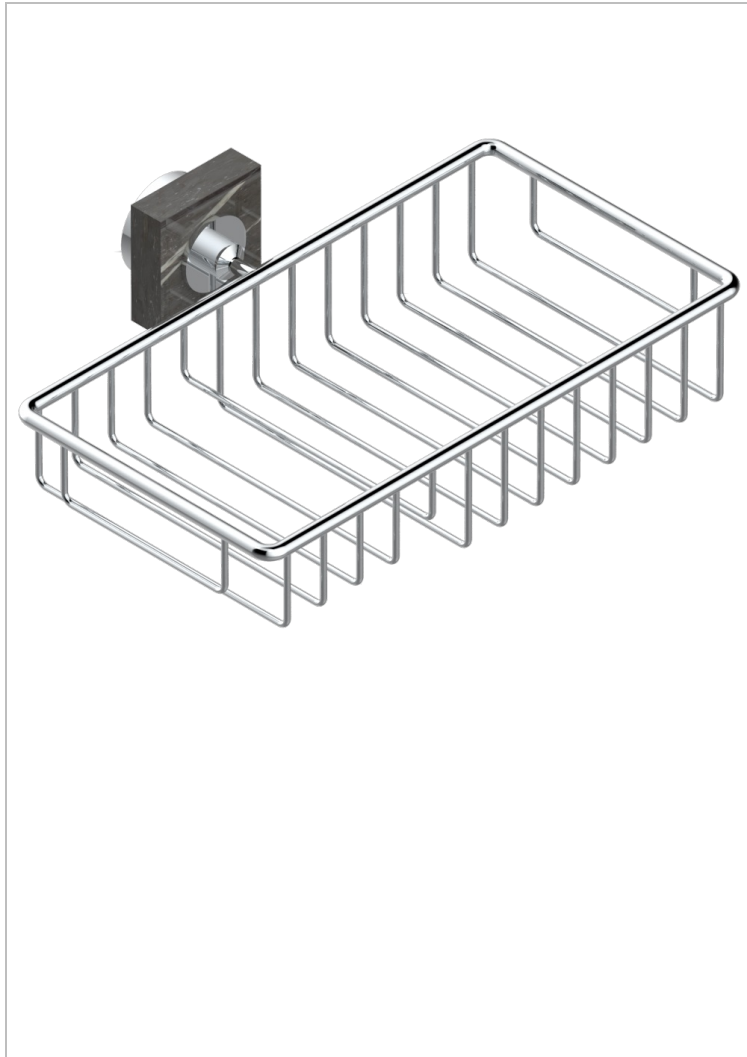

MONTAIGNE LEONARDO GREY MARBLE WITH LEVER HANDLES

G3U-2620

Combined soap and sponge holder with flange, 240 x 130 mm

CHARACTERISTIC

- Montaigne Leonardo Grey marble with lever handles
- Combined soap and sponge holder with flange, 240 x 130 mm

AVAILABLE FINITIONS

Antique nickel - H28
Black ceram - D30
Blush PVD - H62
Brass color PVD - H49
Brown bronze color PVD - F33
Gold color PVD - H52

Graphite PVD - H64
Lacquered light bronze - D01
Matt Umber PVD - H67
Matt blush PVD - H60
Matt brass color PVD - H50
Matt brown bronze color PVD - F34