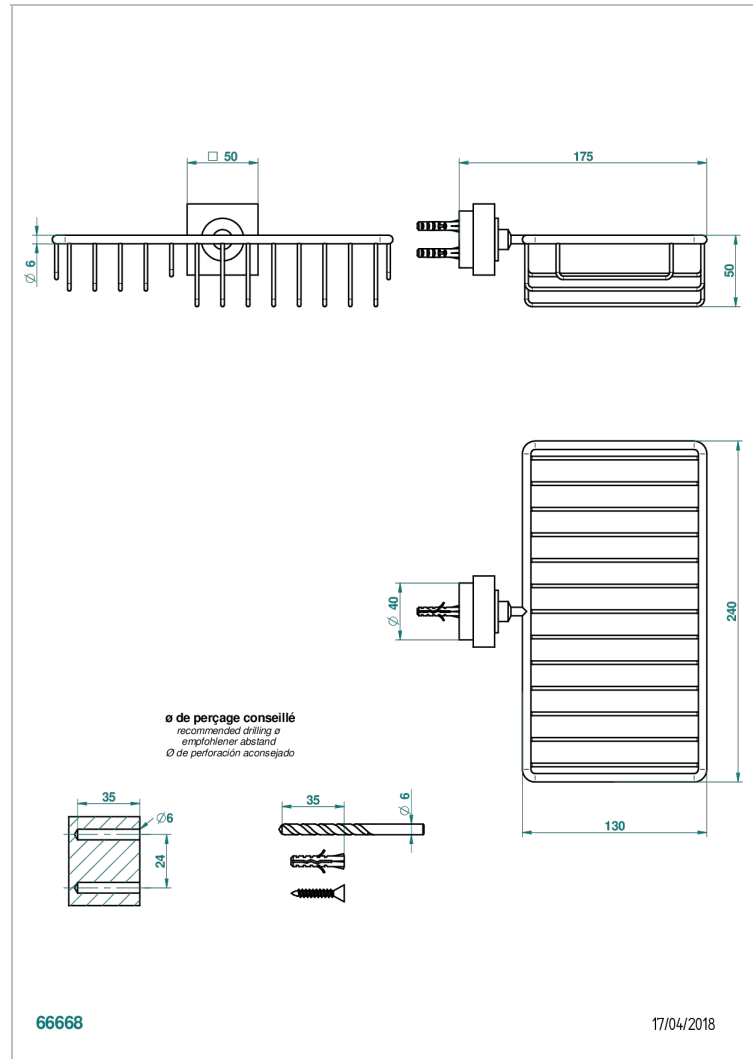

MONTAIGNE LEONARDO GREY MARBLE WITH LEVER HANDLES

G3U-2620

Combined soap and sponge holder with flange, 240 x 130 mm

CHARACTERISTIC

- Montaigne Leonardo Grey marble with lever handles
- Combined soap and sponge holder with flange, 240 x 130 mm