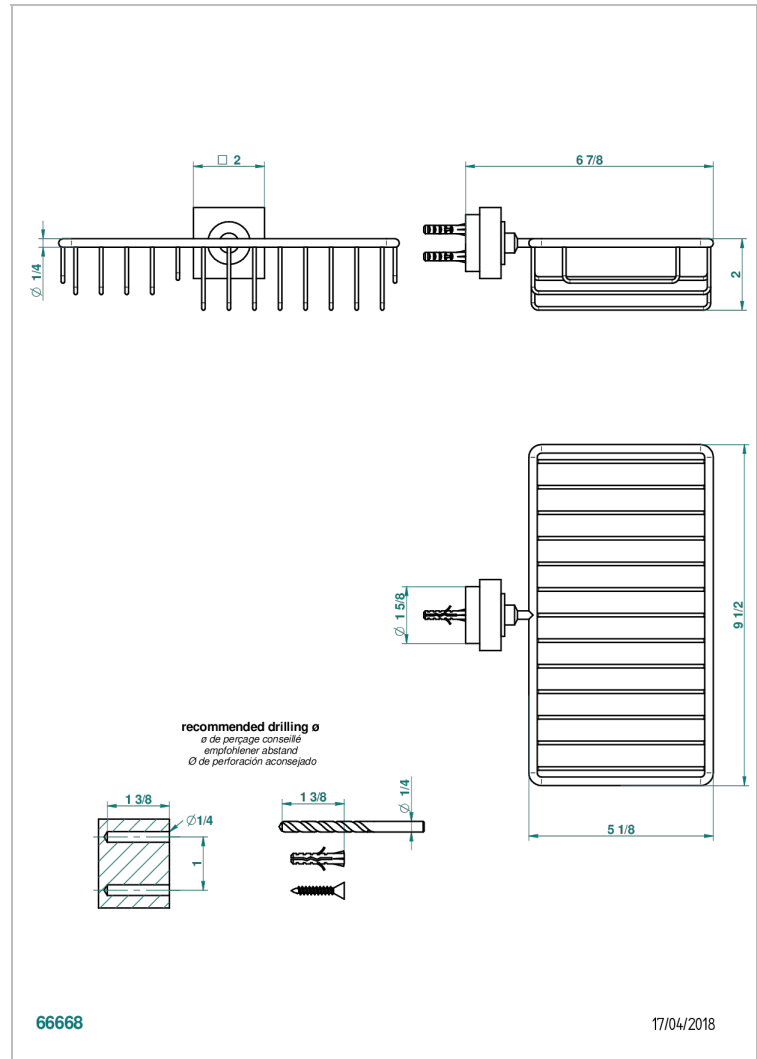

MONTAIGNE LEONARDO GREY MARBLE WITH LEVER HANDLES

G3U-2620

Combined soap and sponge holder with flange, 240 x 130 mm

CHARACTERISTIC

- Montaigne Leonardo Grey marble with lever handles
- Combined soap and sponge holder with flange, 240 x 130 mm