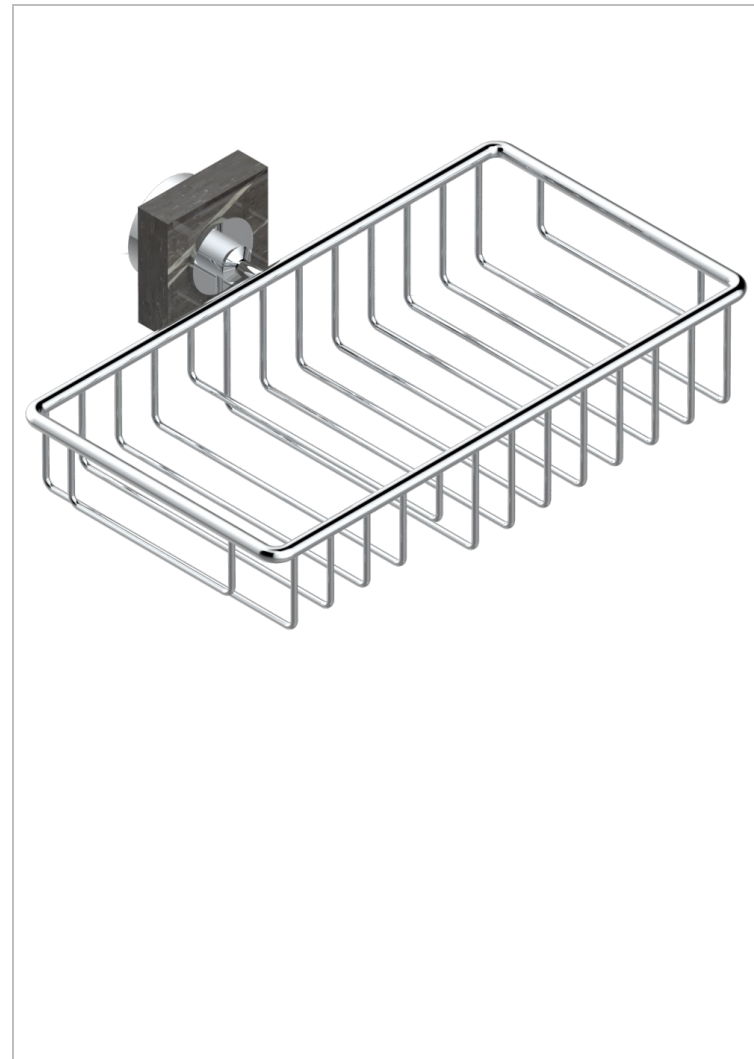

MONTAIGNE LEONARDO GREY MARBLE WITH LEVER HANDLES

G3U-2620

Combined soap and sponge holder with flange, 240 x 130 mm

CHARACTERISTIC

- Montaigne Leonardo Grey marble with lever handles
- Combined soap and sponge holder with flange, 240 x 130 mm

AVAILABLE FINITIONS

Antique nickel - H28
Black ceram - D30
Blush PVD - H62
Brass color PVD - H49
Brown bronze color PVD - F33
Gold color PVD - H52

Graphite PVD - H64
Lacquered light bronze - D01
Matt Umber PVD - H67
Matt blush PVD - H60
Matt brass color PVD - H50
Matt brown bronze color PVD - F34