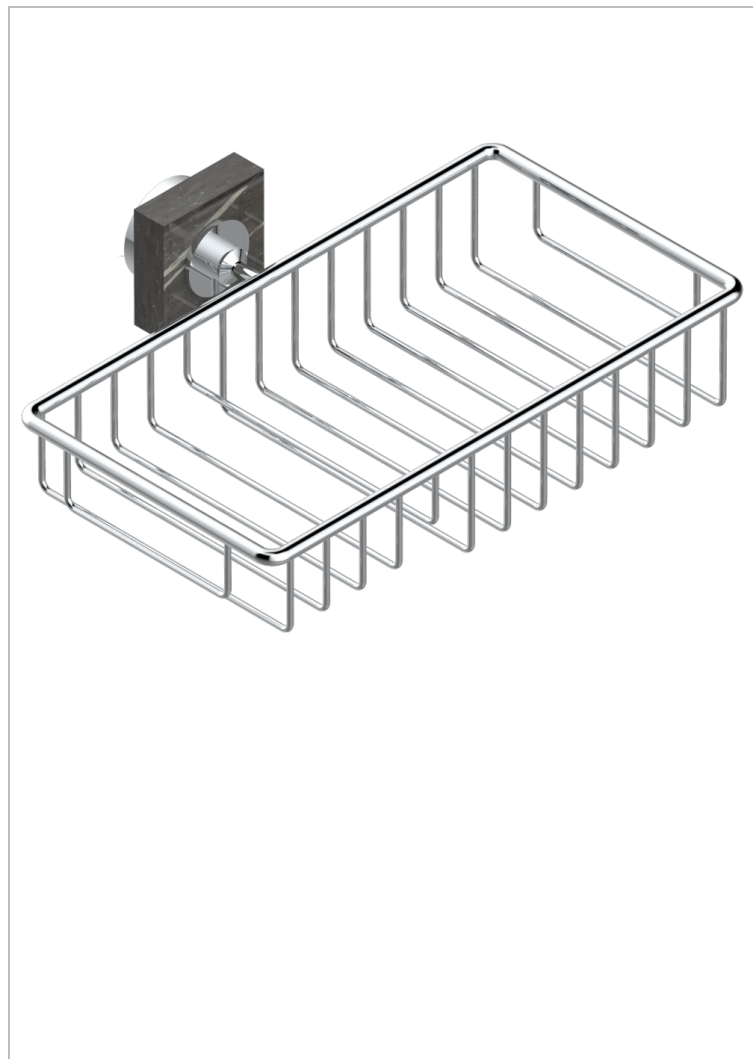

# MONTAIGNE LEONARDO GREY MARBLE

G3T-2620

Soap and sponge holder, wall mounted

## CHARACTERISTIC

- Montaigne Leonardo Grey marble
- Soap and sponge holder, wall mounted