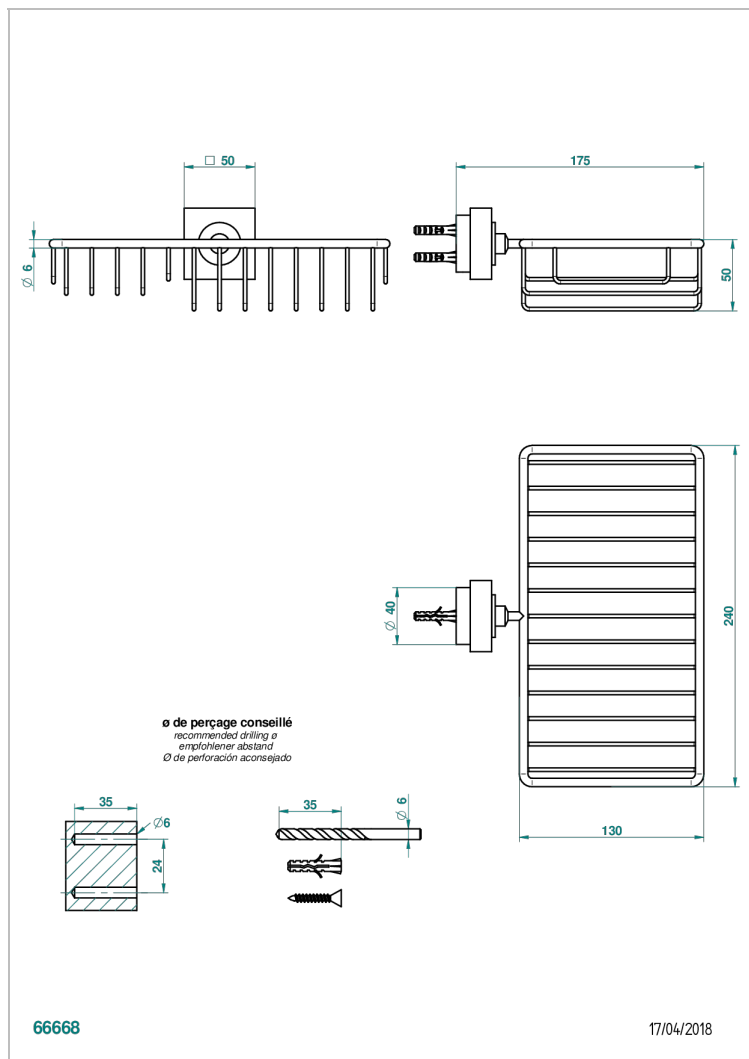

# MONTAIGNE LEONARDO GREY MARBLE

G3T-2620

Soap and sponge holder, wall mounted